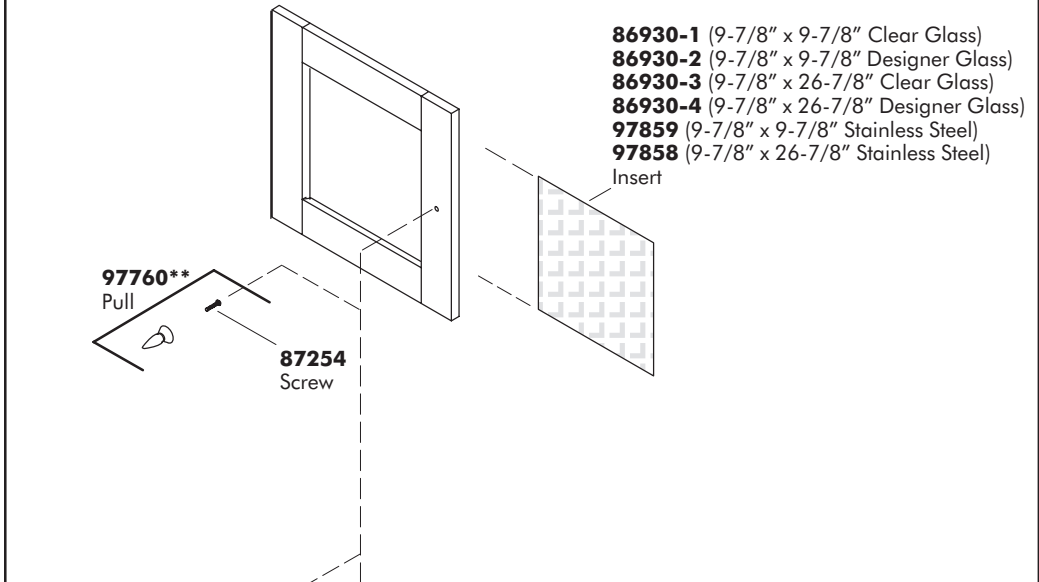

SERVICE PARTS

G U I D E

TELLIEUR™  
FURNITURE

THE BOLD LOOK  
OF **KOHLER**®

**87256**  
 Hardware Kit (4 ea.)

**87425**  
 Top Bracket Kit (6 ea.)

**\*\*Finish/color code must be specified when ordering.**

**87426\*\*** (13-7/8" x 13-7/8" w/Clear Glass Insert)  
**87427\*\*** (13-7/8" x 13-7/8" w/Designer Glass Insert)  
**87428\*\*** (13-7/8" x 30-7/8" w/Clear Glass Insert)  
**87429\*\*** (13-7/8" x 30-7/8" w/Designer Glass Insert)  
**87430\*\*** (13-7/8" x 13-7/8" w/Stainless Steel Insert)  
**87431\*\*** (13-7/8" x 30-7/8" w/Stainless Steel Insert)  
 Door