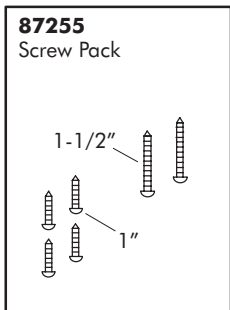

SERVICE PARTS

G U I D E

TELLIEUR™  
FURNITURE

THE BOLD LOOK  
OF **KOHLER**®

**87256**  
 Hardware Kit (4 ea.)

**87425**  
 Top Bracket Kit (6 ea.)

**\*\*Finish/color code must be specified when ordering.**

**87426\*\*** (13-7/8" x 13-7/8" w/Clear Glass Insert)  
**87427\*\*** (13-7/8" x 13-7/8" w/Designer Glass Insert)  
**87428\*\*** (13-7/8" x 30-7/8" w/Clear Glass Insert)  
**87429\*\*** (13-7/8" x 30-7/8" w/Designer Glass Insert)  
**87430\*\*** (13-7/8" x 13-7/8" w/Stainless Steel Insert)  
**87431\*\*** (13-7/8" x 30-7/8" w/Stainless Steel Insert)  
 Door