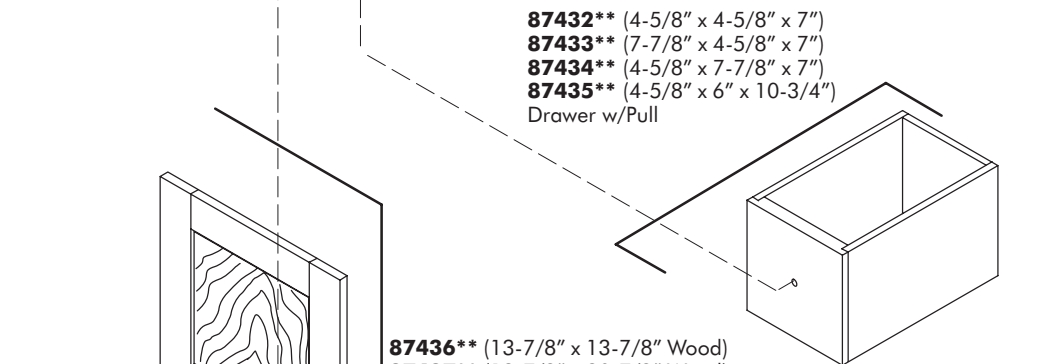

SERVICE PARTS

G U I D E

TELLIEUR™  
FURNITURE

THE BOLD LOOK  
OF **KOHLER**®

**87256**  
 Hardware Kit (4 ea.)

**87425**  
 Top Bracket Kit (6 ea.)

**\*\*Finish/color code must be specified when ordering.**

**87426\*\*** (13-7/8" x 13-7/8" w/Clear Glass Insert)  
**87427\*\*** (13-7/8" x 13-7/8" w/Designer Glass Insert)  
**87428\*\*** (13-7/8" x 30-7/8" w/Clear Glass Insert)  
**87429\*\*** (13-7/8" x 30-7/8" w/Designer Glass Insert)  
**87430\*\*** (13-7/8" x 13-7/8" w/Stainless Steel Insert)  
**87431\*\*** (13-7/8" x 30-7/8" w/Stainless Steel Insert)  
 Door