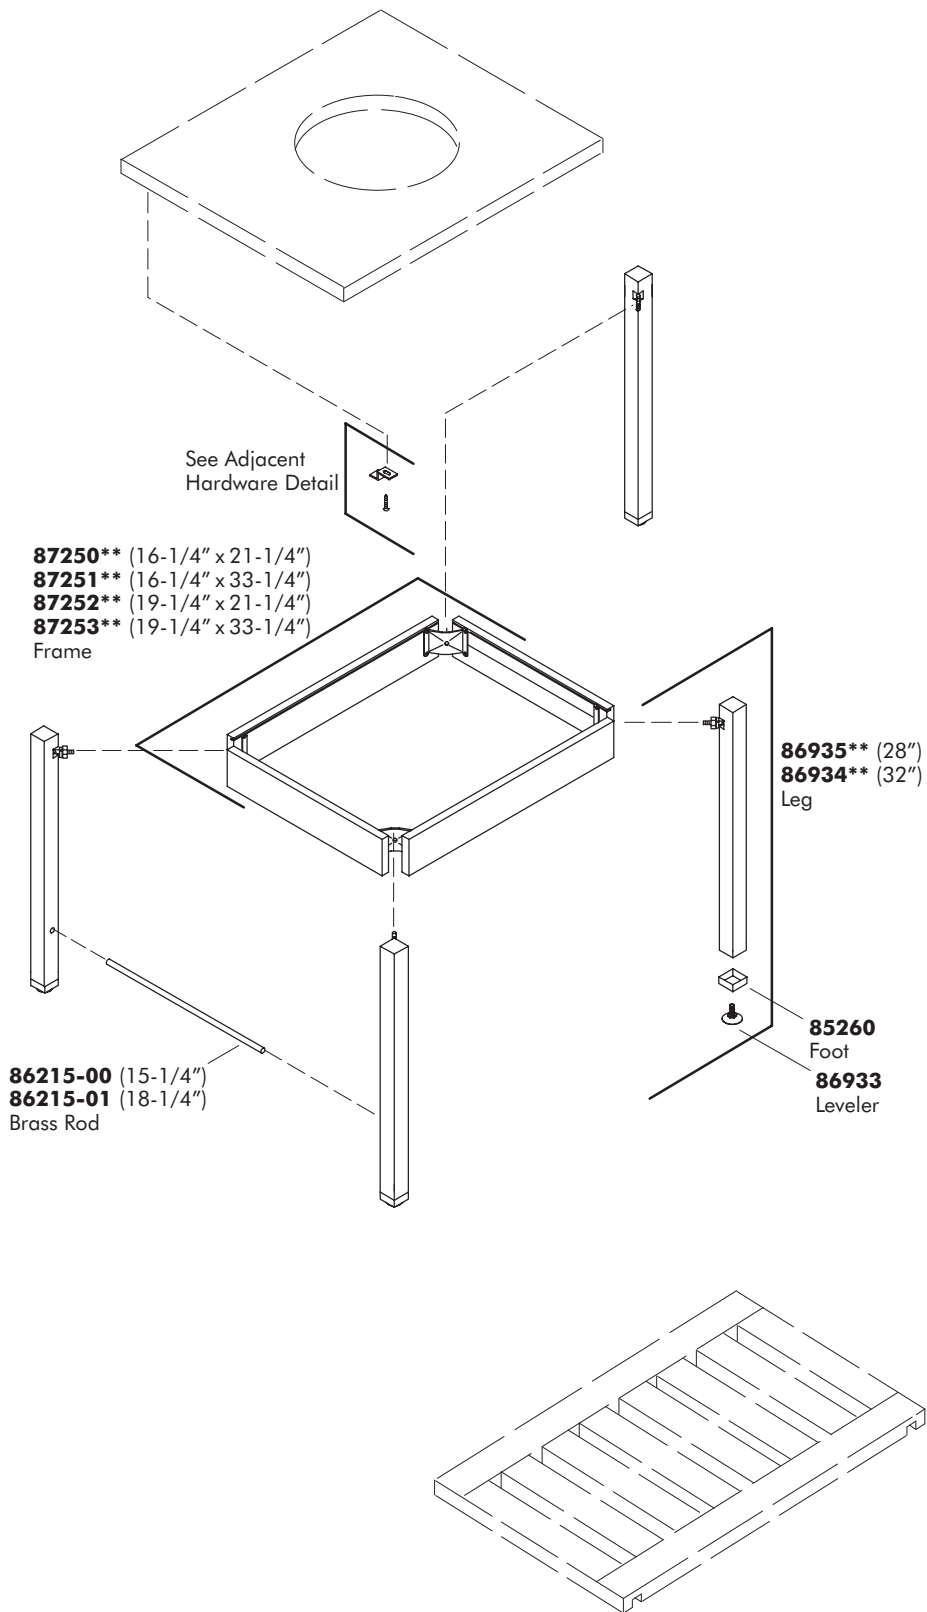

SERVICE PARTS

G U I D E

TELLIEUR™  
FURNITURE

THE BOLD LOOK  
OF **KOHLER**®

**87256**  
 Hardware Kit (4 ea.)

**87425**  
 Top Bracket Kit (6 ea.)

**\*\*Finish/color code must be specified when ordering.**

**87426\*\*** (13-7/8" x 13-7/8" w/Clear Glass Insert)  
**87427\*\*** (13-7/8" x 13-7/8" w/Designer Glass Insert)  
**87428\*\*** (13-7/8" x 30-7/8" w/Clear Glass Insert)  
**87429\*\*** (13-7/8" x 30-7/8" w/Designer Glass Insert)  
**87430\*\*** (13-7/8" x 13-7/8" w/Stainless Steel Insert)  
**87431\*\*** (13-7/8" x 30-7/8" w/Stainless Steel Insert)  
 Door