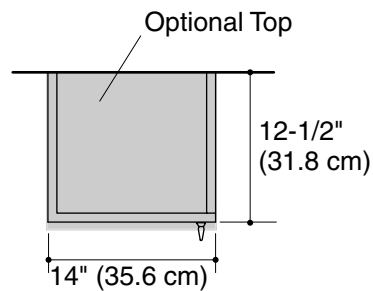

Product Information

Applicable product:	
Storage case 31" (78.7 cm) high	K-3107
Storage case 14" (35.6 cm) high	K-3108
Optional accessories:	
Case top 14" (35.6 cm) x 13" (33 cm)	K-3045
4-legged base	K-3109

Installation Notes

Install this product according to the installation guide.

	A	B
K-3108	14" (35.6 cm)	24" (61 cm)
K-3107	31" (78.7 cm)	41" (104.1 cm)