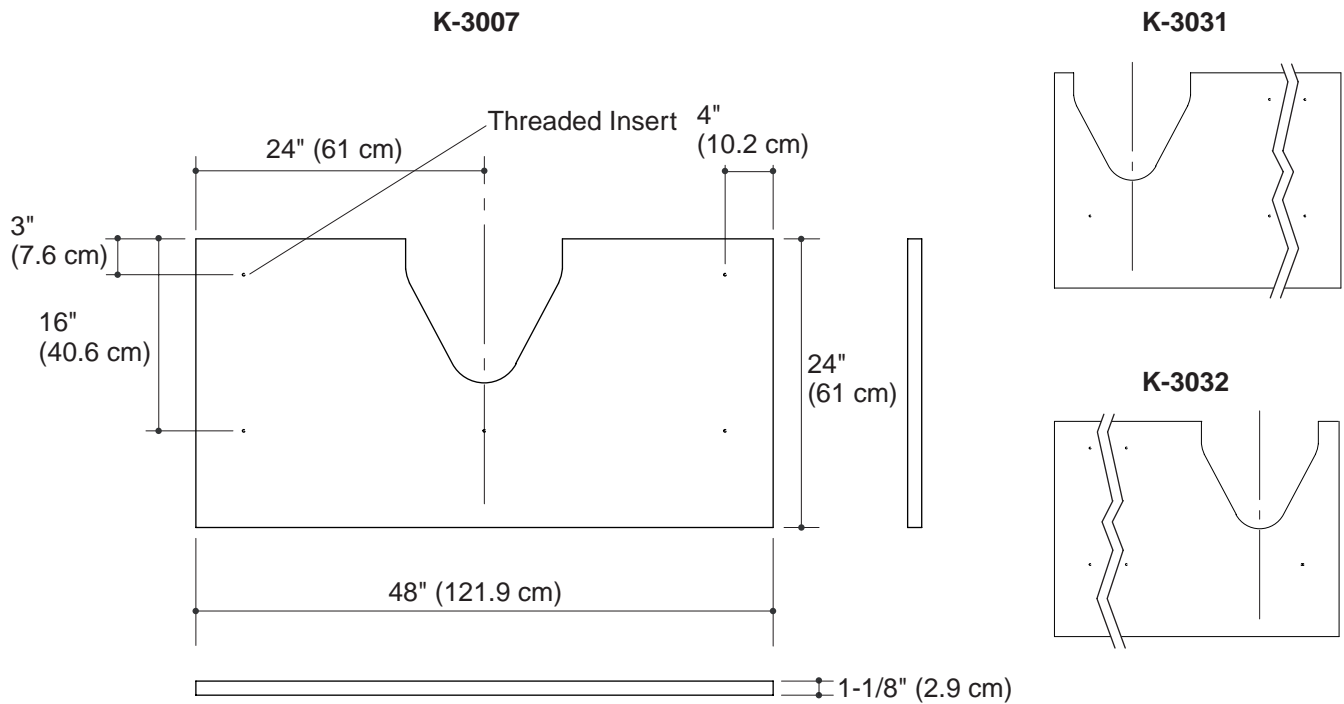

PURIST®

Installation Notes

Install this product according to the installation guide.

Product Diagram