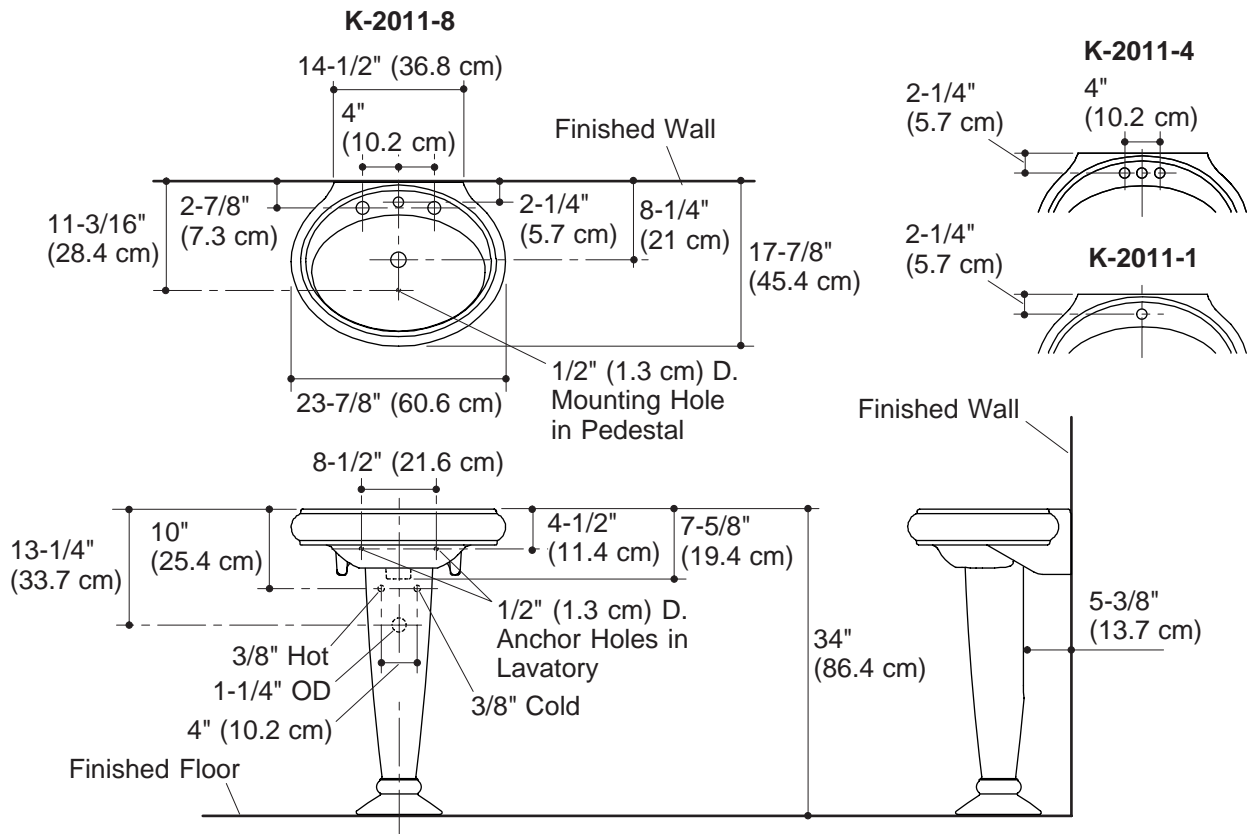

REVIVAL®

Technical Information

Fixture*:	basin area	water depth
Lavatory	18" (45.7 cm) x 11" (27.9 cm)	3-3/4" (9.5 cm)
Drain hole	1-3/4" (4.4 cm) D.	
* Approximate measurements for comparison only.		

Holes	K-2011-8	K-2011-4	K-2011-1
Spout	1-3/8" (3.5 cm) D.	1-1/4" (3.2 cm) D.	1-3/8" (3.5 cm) D.
Faucet	1-3/8" (3.5 cm) D.	1-1/4" (3.2 cm) D.	

Included Components:	
Lavatory basin, 8" (20.3 cm) centers	K-2008-8
Lavatory basin, 4" (10.2 cm) centers	K-2008-4
Lavatory basin, single-hole	K-2008-1
Pedestal	K-2003
Rubber pads	63069
Accessory pack	84017

Optional Components:

Hollow wall pedestal lavatory mounting kit	1041816

Installation Notes

Install this product according to the installation guide.

Product Diagram