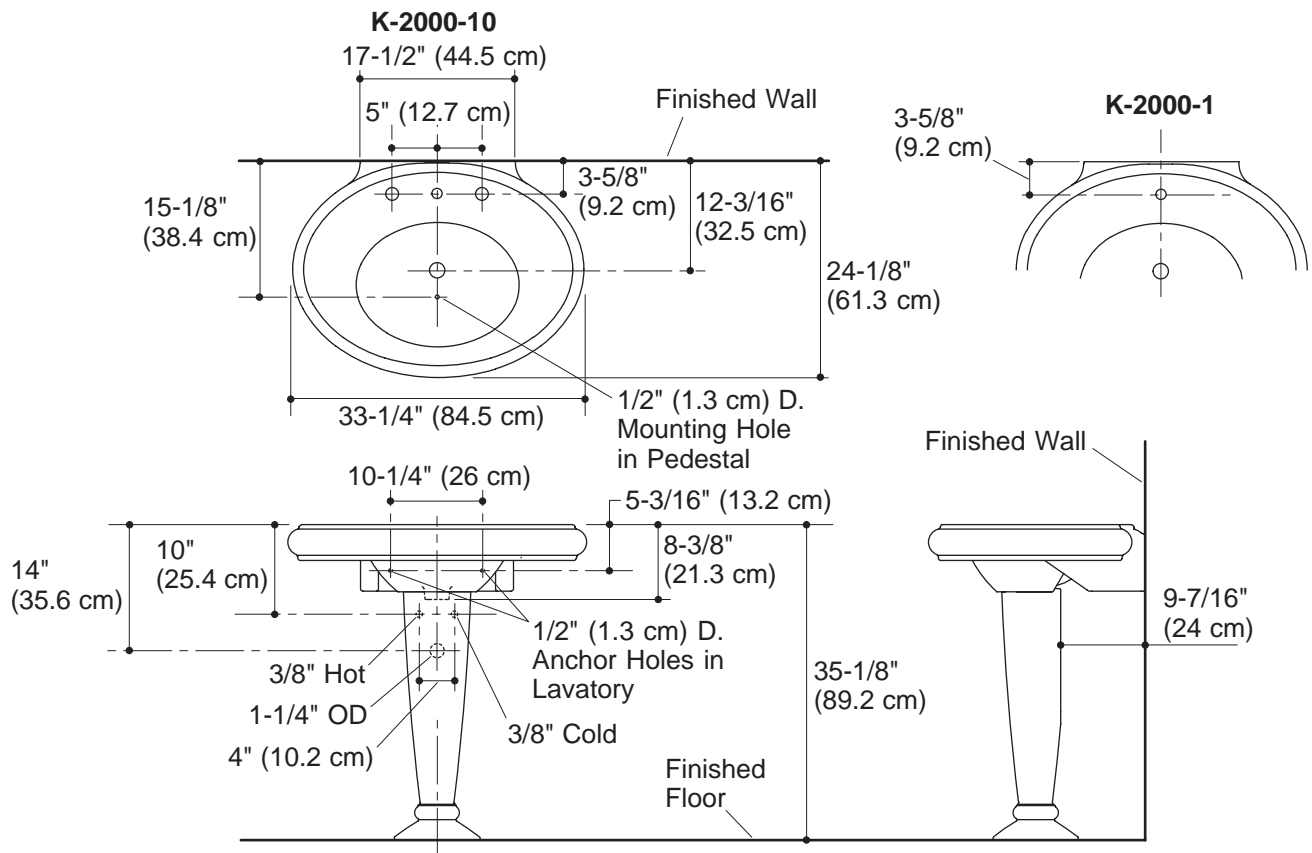

REVIVAL®

Technical Information

Fixture*:	basin area	water depth
Lavatory	18" (45.7 cm) x 14" (35.6 cm)	6-1/2" (16.5 cm)
Drain hole	1-3/4" (4.4 cm) D.	
* Approximate measurements for comparison only.		

Holes	K-2000-10	K-2000-1
Spout	1-3/8" (3.5 cm) D.	1-3/8" (3.5 cm) D.
Faucet	1-3/8" (3.5 cm) D.	

Included Components:	
Lavatory basin, 10" (25.4 cm) centers	K-2001-10
Lavatory basin, single-hole	K-2001-1
Pedestal	K-2003
Rubber pads	63069
Accessory pack	84017

Optional Components:	
Hollow wall pedestal lavatory mounting kit	1041816

Installation Notes

Install this product according to the installation guide.

Product Diagram