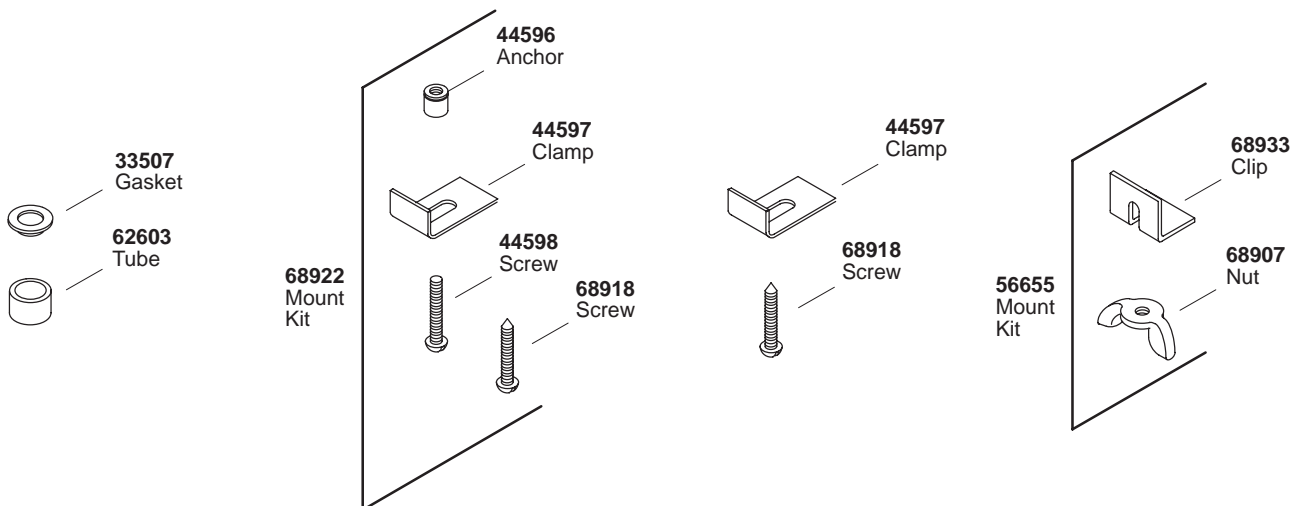

# KOHLER<sup>®</sup> SERVICE PARTS

BOLERO AND UNDERTONE/LYRIC  
STAINLESS STEEL LAVATORIES  
K-2610-\*\*-BA, K-2611-\*\*-AA  
K-3341-\*\*-AA, K-3341-\*\*-BA

**K-2610-\*\*-BA  
Bolero**

**K-2611-\*\*-AA  
Bolero**

**K-3341-\*\*-AA/BA  
Undertone/Lyric**

Variation and/or finish/color code may be required when ordering.