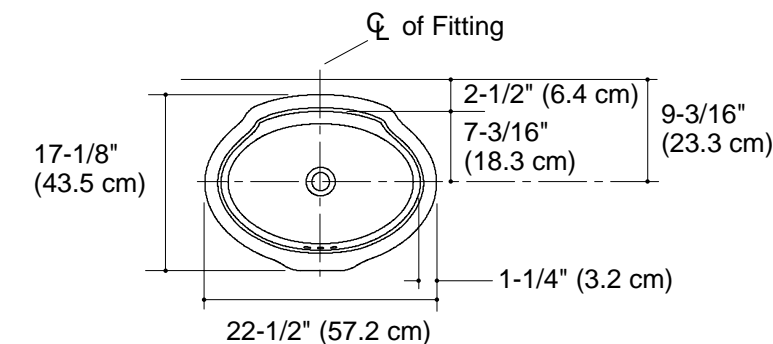

## Product Information

Fixture:*	basin area	water depth
Lavatory	20" (50.8 cm) x 14-3/16" (36 cm)	4-11/16" (11.9 cm)
Drain hole	1-3/4" (4.4 cm) D.	
* Approximate measurements for comparison only.		

Included Components:	
Basin clamp assembly	52047
Adjustable linkage	40372
Cut-out template	1031349-7

## Installation Notes

Install this product according to the installation guide.

Supplied basin clamp assemblies require 1" (2.5 cm) minimum countertop thickness. Installer must supply anchors for thinner countertops.

Fixture dimensions are nominal and conform to tolerances in ASME Standard A112.19.2.

Standard Installation

Recommended ADA Installation

Marble

Wood

Installation