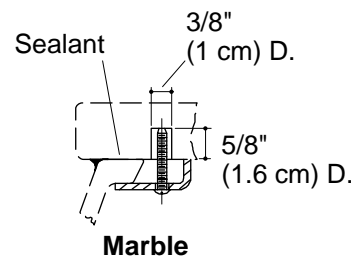

## Product Information

Fixture:*	basin area	water depth
Lavatory	20" (50.8 cm) x 14-3/16" (36 cm)	4-11/16" (11.9 cm)
Drain hole	1-3/4" (4.4 cm) D.	
* Approximate measurements for comparison only.		

Included Components:	
Basin clamp assembly	52047
Adjustable linkage	40372
Cut-out template	1031349-7

## Installation Notes

Install this product according to the installation guide.

Supplied basin clamp assemblies require 1" (2.5 cm) minimum countertop thickness. Installer must supply anchors for thinner countertops.

**NOTICE:** Countertop manufacturer or cutter must use the cut-out template provided with the product or a current one provided by Kohler (call 1-800-4-KOHLER). Kohler is not responsible for cut-out errors when an incorrect cut-out template is used.

Fixture dimensions are nominal and conform to tolerances in ASME Standard A112.19.2.

Standard Installation

Recommended ADA Installation

Marble

Wood

Installation