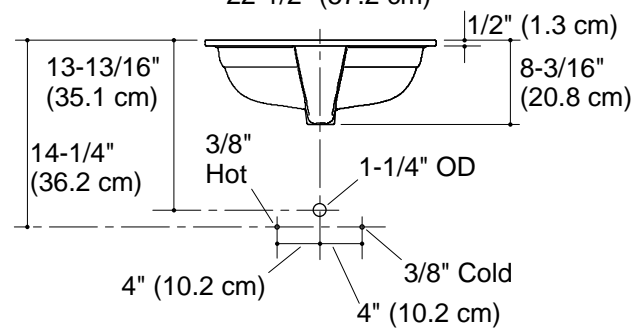

## Product Information

Fixture:*	basin area	water depth
Lavatory	20" (50.8 cm) x 14-3/16" (36 cm)	4-11/16" (11.9 cm)
Drain hole	1-3/4" (4.4 cm) D.	
* Approximate measurements for comparison only.		

Included Components:	
Basin clamp assembly	52047
Adjustable linkage	40372
Cut-out template	1031349-7

## Installation Notes

Install this product according to the installation guide.

Supplied basin clamp assemblies require 1" (2.5 cm) minimum countertop thickness. Installer must supply anchors for thinner countertops.

Fixture dimensions are nominal and conform to tolerances in ASME Standard A112.19.2.

Standard Installation

Recommended ADA Installation

Marble

Wood

Installation