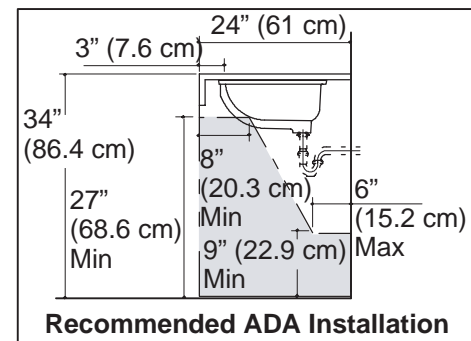

## Product Information

Fixture:*	basin area	water depth
Lavatory	20" (50.8 cm) x 14-3/16" (36 cm)	4-11/16" (11.9 cm)
Drain hole	1-3/4" (4.4 cm) D.	
* Approximate measurements for comparison only.		

Included Components:	
Basin clamp assembly	52047
Adjustable linkage	40372
Cut-out template	1031349-7

## Installation Notes

Install this product according to the installation guide.

Supplied basin clamp assemblies require 1" (2.5 cm) minimum countertop thickness. Installer must supply anchors for thinner countertops.

Fixture dimensions are nominal and conform to tolerances in ASME Standard A112.19.2.

Standard Installation

Recommended ADA Installation

Marble

Wood

Installation