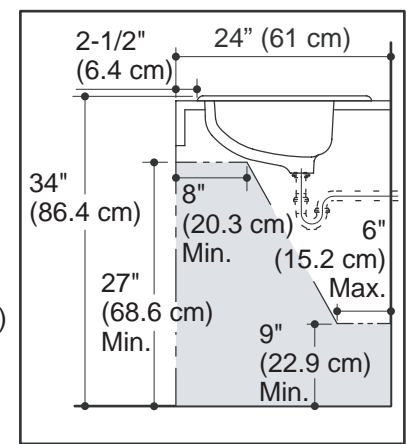

### Product Information

ADA compliant			
Mexico products have an <b>M</b> after the first sequence of numbers (such as K-12345 <b>M</b> )			
Fixture:*		basin area	water depth
Lavatory		14" (35.6 cm) x 12" (30.5 cm)	5" (12.7 cm)
Drain hole	1-11/16" D. (4.3 cm)		
* Approximate measurements for comparison only.			
Holes	<b>K-2917-8</b>	<b>K-2917-4</b>	<b>K-2917-1</b>
Spout	1-1/8" D. (2.9 cm)	1-1/8" D. (2.9 cm)	1-3/8" D. (3.5 cm)
Faucet	1-3/8" D. (3.5 cm)	1-3/16" D. (3.3 cm)	
Soap dispenser		1-1/4" D. (3.2 cm)	
Included Components:			
Overflow ferrule		84896	
Cut out template		101082-7	

### Installation Notes

Install this product according to the installation guide.

**NOTICE:** Countertop manufacturer or cutter **must** use the cutout template provided with the product, or a current one provided by Kohler Co. (call 1-800-4-KOHLER). Kohler Co. is not responsible for cutout errors when the incorrect cutout template is used.

Fixture dimensions are nominal and conform to tolerances in ASME Standard A112.19.2.

(T) Pop-up drain 14-3/16" (36 cm),  
grid drain 13-5/16" (33.8 cm).

Supply (Based on 12" riser which may require cutting).	K-2917-4 K-2917-1	K-2917-8
(S)	10" (25.4 cm)	14" (35.6 cm)