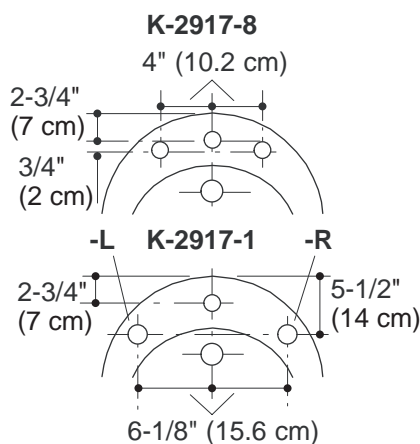

### Product Information

ADA compliant			
Mexico products have an <b>M</b> after the first sequence of numbers (such as K-12345 <b>M</b> )			
Fixture:*		basin area	water depth
Lavatory		14" (35.6 cm) x 12" (30.5 cm)	5" (12.7 cm)
Drain hole	1-11/16" D. (4.3 cm)		
* Approximate measurements for comparison only.			
Holes	<b>K-2917-8</b>	<b>K-2917-4</b>	<b>K-2917-1</b>
Spout	1-1/8" D. (2.9 cm)	1-1/8" D. (2.9 cm)	1-3/8" D. (3.5 cm)
Faucet	1-3/8" D. (3.5 cm)	1-3/16" D. (3.3 cm)	
Soap dispenser		1-1/4" D. (3.2 cm)	
Included Components:			
Overflow ferrule		84896	
Cut out template		101082-7	

### Installation Notes

Install this product according to the installation guide.

**NOTICE:** Countertop manufacturer or cutter **must** use the cutout template provided with the product, or a current one provided by Kohler Co. (call 1-800-4-KOHLER). Kohler Co. is not responsible for cutout errors when the incorrect cutout template is used.

Fixture dimensions are nominal and conform to tolerances in ASME Standard A112.19.2.

(T) Pop-up drain 14-3/16" (36 cm),  
grid drain 13-5/16" (33.8 cm).

Supply (Based on 12" riser which may require cutting).	K-2917-4 K-2917-1	K-2917-8
(S)	10" (25.4 cm)	14" (35.6 cm)