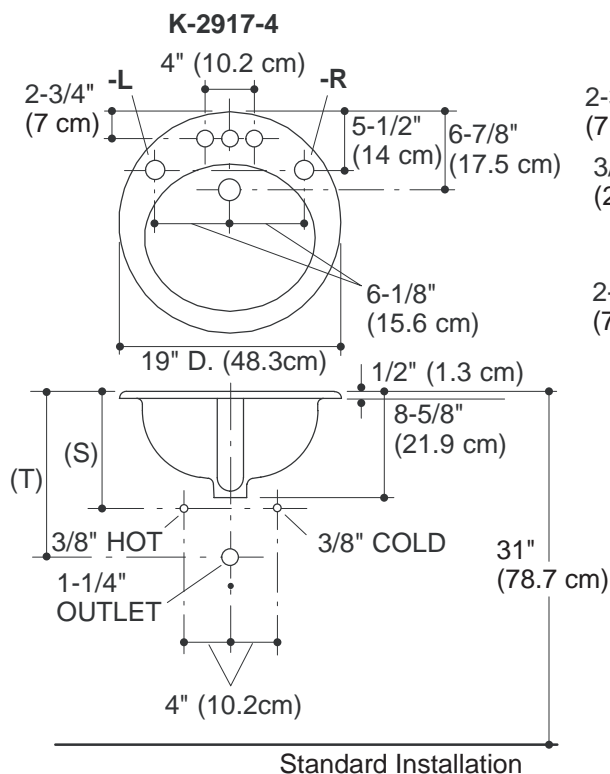

### Product Information

ADA compliant			
Mexico products have an <b>M</b> after the first sequence of numbers (such as K-12345 <b>M</b> )			
Fixture:*		basin area	water depth
Lavatory		14" (35.6 cm) x 12" (30.5 cm)	5" (12.7 cm)
Drain hole	1-11/16" D. (4.3 cm)		
* Approximate measurements for comparison only.			
Holes	<b>K-2917-8</b>	<b>K-2917-4</b>	<b>K-2917-1</b>
Spout	1-1/8" D. (2.9 cm)	1-1/8" D. (2.9 cm)	1-3/8" D. (3.5 cm)
Faucet	1-3/8" D. (3.5 cm)	1-3/16" D. (3.3 cm)	
Soap dispenser		1-1/4" D. (3.2 cm)	
Included Components:			
Overflow ferrule		84896	
Cut out template		101082-7	

### Installation Notes

Install this product according to the installation guide.

**NOTICE:** Countertop manufacturer or cutter **must** use the cutout template provided with the product, or a current one provided by Kohler Co. (call 1-800-4-KOHLER). Kohler Co. is not responsible for cutout errors when the incorrect cutout template is used.

Fixture dimensions are nominal and conform to tolerances in ASME Standard A112.19.2.

(T) Pop-up drain 14-3/16" (36 cm),  
grid drain 13-5/16" (33.8 cm).

Supply (Based on 12" riser which may require cutting).	K-2917-4 K-2917-1	K-2917-8
(S)	10" (25.4 cm)	14" (35.6 cm)