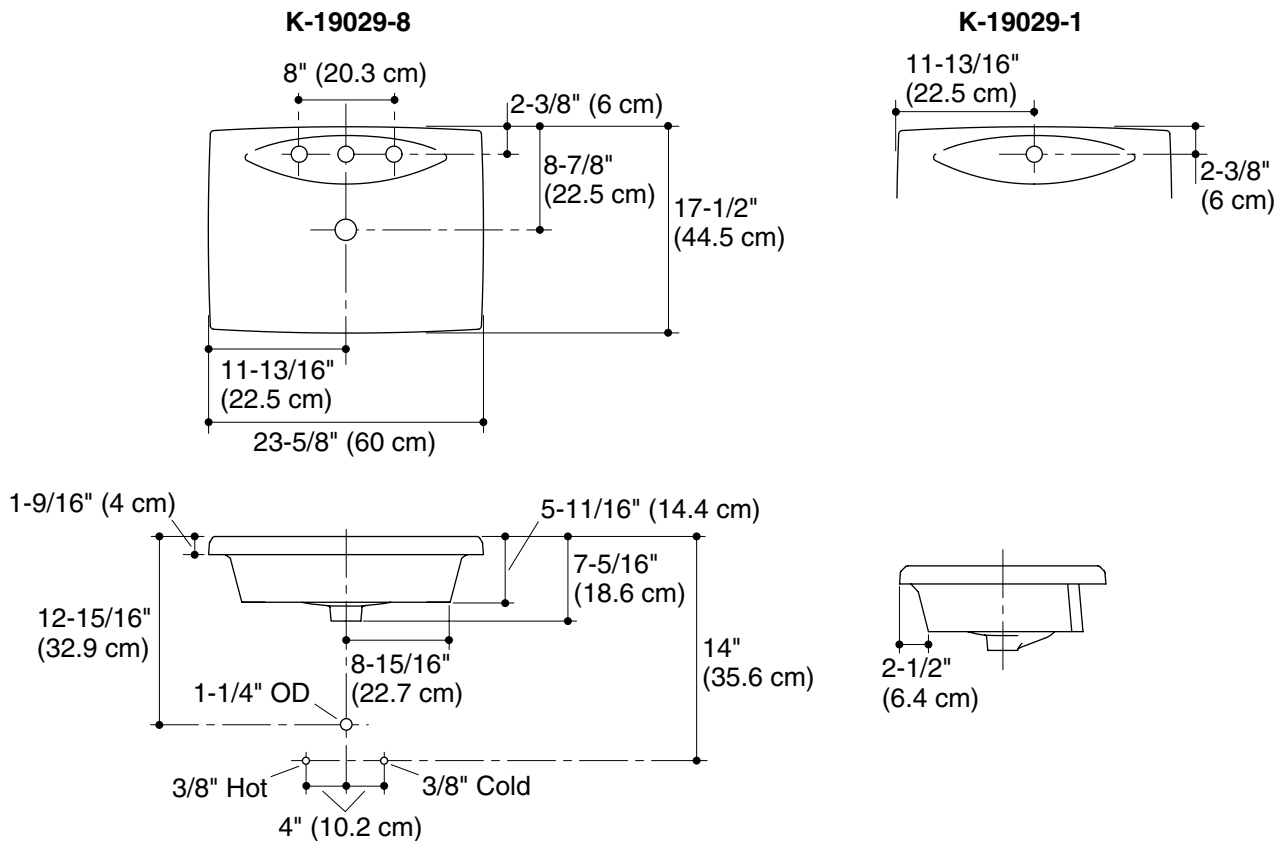

ESCALE™

Technical Information

Fixture*:	
Basin area	23-5/8" (60 cm) x 17-1/2" (44.5 cm)
Water depth	3-1/2" (8.8 cm)
Drain hole	1-11/16" (4.3 cm) D.
Faucet holes	1-3/8" (3.5 cm) D.
* Approximate measurements for comparison only.	

Included components:	
Cut-out template	1052863-7

Installation Notes

Install this product according to the installation guide.

Product Diagram