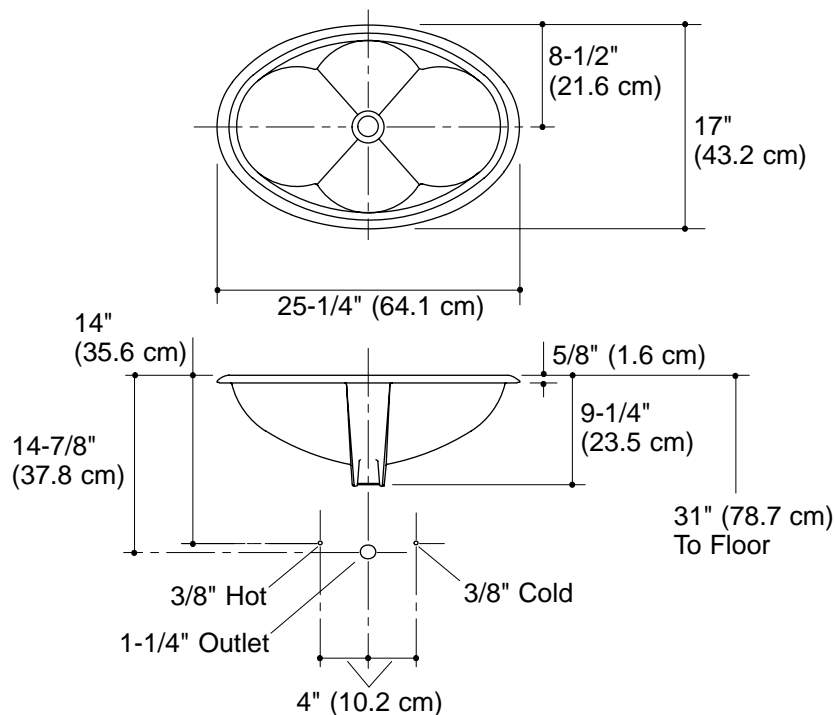

## Product Information

ADA compliant			
Mexico products have an <b>M</b> after the first sequence of numbers (such as K-12345 <b>M</b> )			
Fixture*:		basin area	water depth
Lavatory		22" (55.9 cm) x 14" (35.6 cm)	5-3/8" (13.7 cm)
Outlet	1-3/4" D. (4.4 cm)		
* Approximate measurements for comparison only.			
Included Components:			
Adjustable linkage		40372	
Cutout template		111539-7	

Fixture dimensions are nominal and conform to tolerances in ASME Standard A112.19.2.

Standard Installation

Recommended ADA Installation