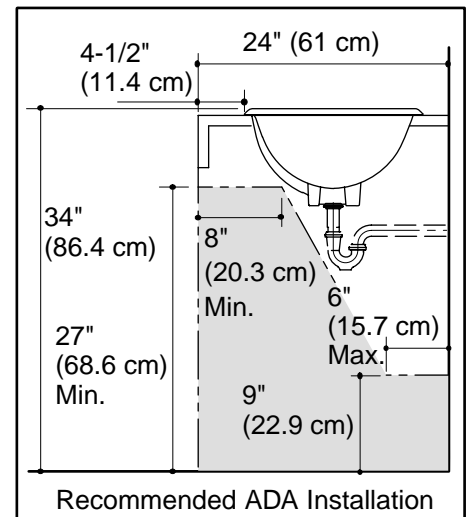

## Product Information

ADA compliant			
Mexico products have an <b>M</b> after the first sequence of numbers (such as K-12345 <b>M</b> )			
Fixture*:		basin area	water depth
Lavatory		22" (55.9 cm) x 14" (35.6 cm)	5-3/8" (13.7 cm)
Outlet	1-3/4" D. (4.4 cm)		
* Approximate measurements for comparison only.			
Included Components:			
Adjustable linkage		40372	
Cutout template		111539-7	

## Installation Notes

Install this product according to the installation guide.

**NOTICE:** Countertop manufacturer or cutter **must** use the cutout template provided with the product, or a current one provided by Kohler Co. (call 1-800-4-KOHLER). Kohler Co. is not responsible for cutout errors when the incorrect cutout template is used.

Fixture dimensions are nominal and conform to tolerances in ASME Standard A112.19.2.

Standard Installation

Recommended ADA Installation