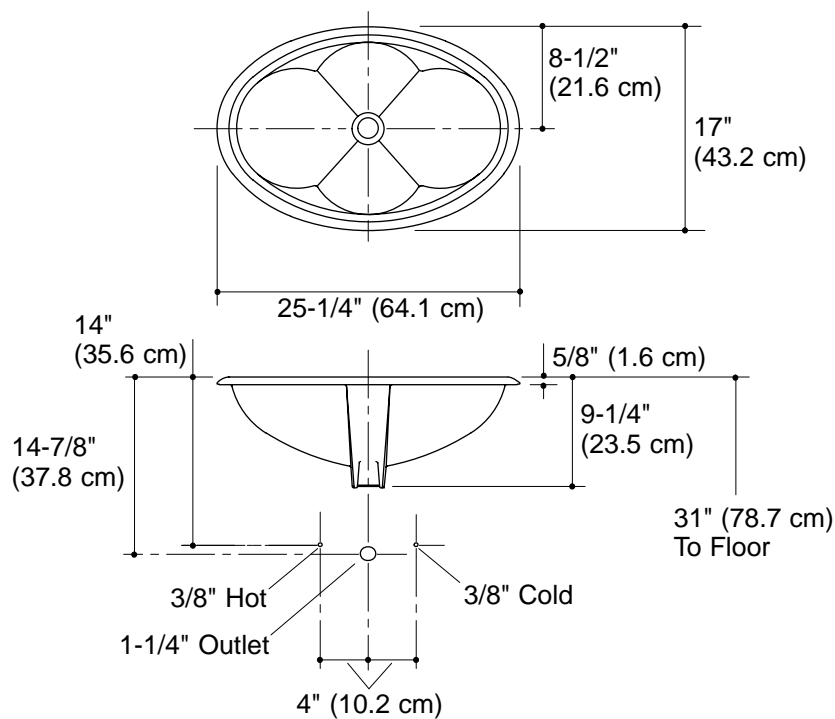

CANTATA™

Technical Information

ADA compliant			
Mexico products have an M after the first sequence of numbers (such as K-12345 M)			
Fixture*:		basin area	water depth
Lavatory		22" (55.9 cm) x 14" (35.6 cm)	5-3/8" (13.7 cm)
Outlet	1-3/4" D. (4.4 cm)		
* Approximate measurements for comparison only.			

Included Components:	
Adjustable linkage	40372
Cutout template	111539-7

Installation Notes

Install this product according to the installation guide.

NOTICE: Countertop manufacturer or cutter **must** use the cutout template provided with the product, or a current one provided by Kohler Co. (call 1-800-4-KOHLER). Kohler Co. is not responsible for cutout errors when the incorrect cutout template is used.

Standard Installation