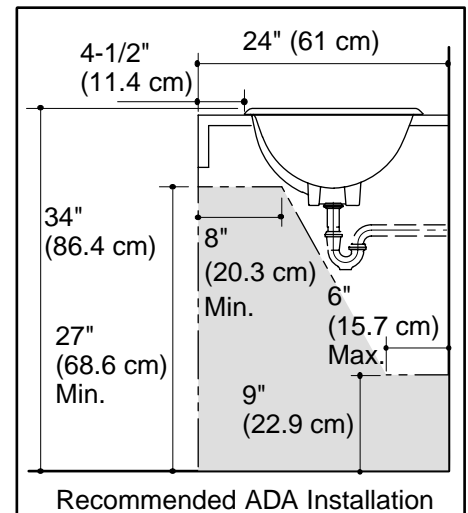

Recommended ADA Installation

Product Diagram