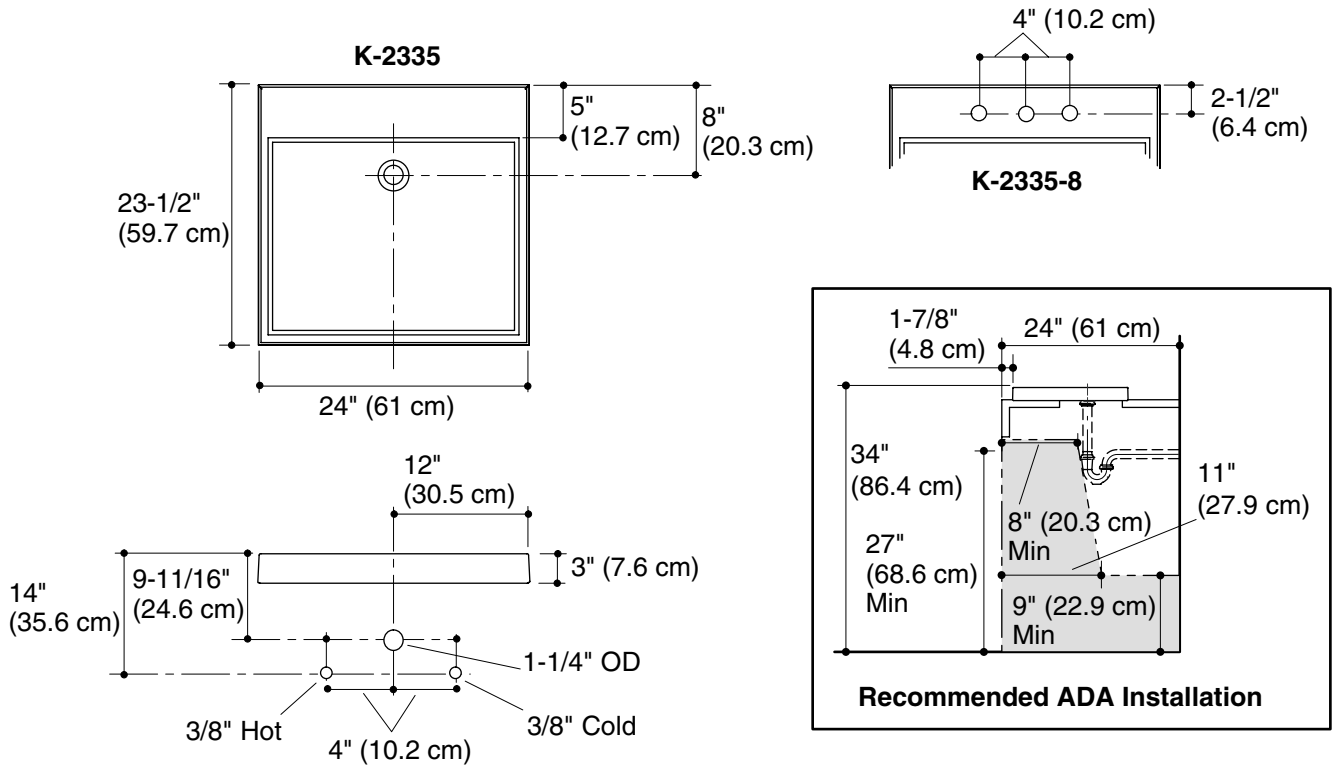

PURIST®

Technical Information

Fixture*:		
Basin area	22" (55.9 cm) x 17-1/2" (44.5 cm)	
Water depth	1-3/4" (4.4 cm)	
Drain hole	1-3/4" (4.4 cm) D.	
Hole diameter:		
	Spout	Faucet
K-2335		
K-2335-8	1-3/16" (3 cm) D.	1-7/16" (3.7 cm) D.
* Approximate measurements for comparison only.		
Included component:		
Cut-out template	1014137-7	

Installation Notes

Install this product according to the installation guide.
Product does not have an overflow.

NOTICE: Countertop manufacturer or cutter **must** use the cut-out template provided with the product, or a current cut-out template provided by Kohler Co. (call 1-800-4-KOHLER). Kohler Co. is not responsible for cutout errors when the incorrect template is used.

Product Diagram