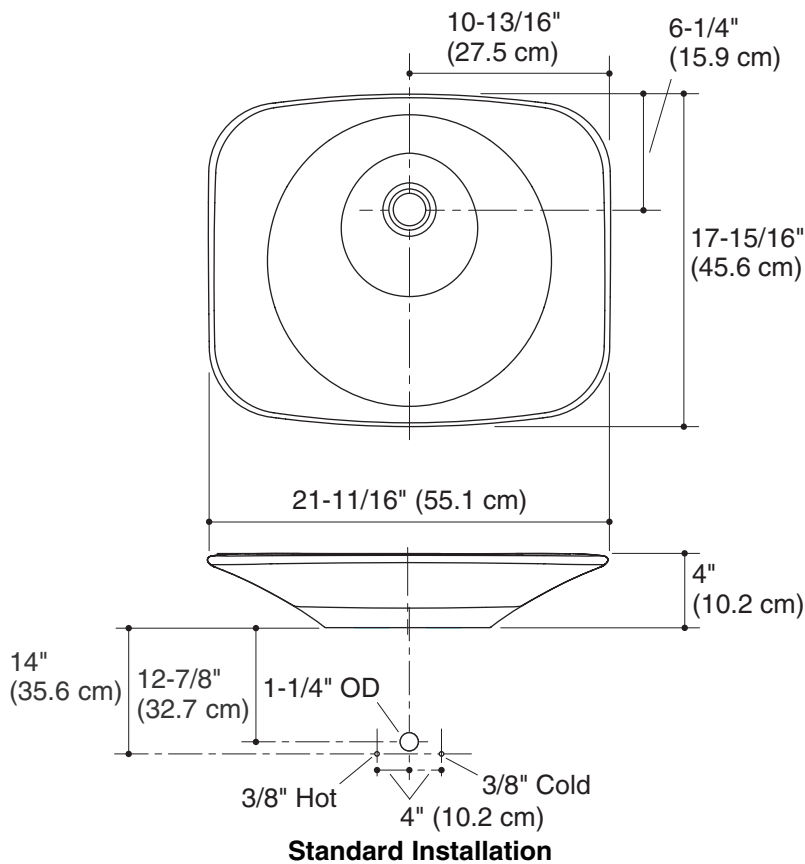

FOUNTAINHEAD™

Technical Information

Fixture*:	
Lavatory	
Basin area	21-11/16" (55.1 cm) x 17-15/16" (45.6 cm)
Water depth	3-3/16" (8.1 cm)
Drain hole	1-3/4" (4.4 cm) D.
* Approximate measurements for comparison only.	

Included components:	
Cut-out template	1071334-7

Installation Notes

Install this product according to the installation guide.

A wall-mount faucet is recommended. When selecting a wall-mount faucet, ensure the spout will reach a minimum of 3" (7.6 cm) over the rim of the lavatory and the stream of water is directed toward the center of the lavatory basin.

The lavatory rests on a countertop. Consider height of product when planning the installation

NOTICE: The countertop manufacturer or cutter **must** use the cut-out template provided with the product, or a current one provided by the Kohler Co. (Call 1-800-4-KOHLER.) Kohler Co. is not responsible for cut-out errors when the incorrect cut-out template is used.

Product Diagram