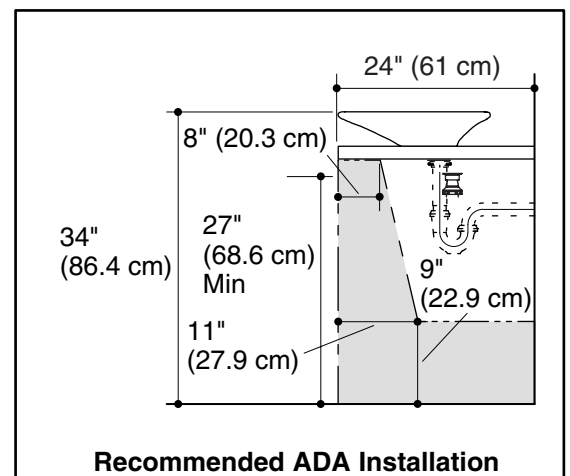

Product Specification

The above-the-counter marble lavatory shall be 21-11/16" (55.1 cm) in length and 17-15/16" (45.6 cm) in width. Lavatory shall be without overflow and faucet hole, and feature a 3-3/16" (8.1 cm) water depth. Lavatory shall be Kohler Model K-2352-_____.

FOUNTAINHEAD™

Technical Information

Fixture*:	
Lavatory	
Basin area	21-11/16" (55.1 cm) x 17-15/16" (45.6 cm)
Water depth	3-3/16" (8.1 cm)
Drain hole	1-3/4" (4.4 cm) D.
* Approximate measurements for comparison only.	

Included components:	
Cut-out template	1071334-7

Installation Notes

Install this product according to the installation guide.

A wall-mount faucet is recommended. When selecting a wall-mount faucet, ensure the spout will reach a minimum of 3" (7.6 cm) over the rim of the lavatory and the stream of water is directed toward the center of the lavatory basin.

The lavatory rests on a countertop. Consider height of product when planning the installation

NOTICE: The countertop manufacturer or cutter **must** use the cut-out template provided with the product, or a current one provided by the Kohler Co. (Call 1-800-4-KOHLER.) Kohler Co. is not responsible for cut-out errors when the incorrect cut-out template is used.