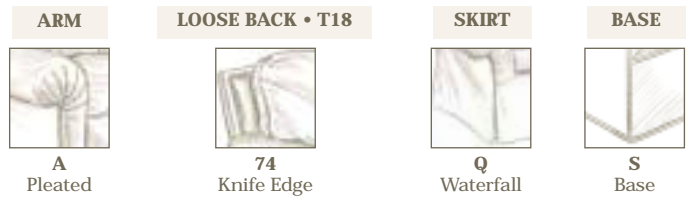

Quartet Chair T18 A 74 Q

OW	OD	OH	SD	SH	AH	IW
37"	36"	37"	19"	22"	26"	20"

Quartet chair options

T18 A 74 S

- OW: 37"
- OD: 36"
- OH: 37"
- SD: 19"
- SH: 22"
- AH: 26"
- IW: 20"

QUARTET AVAILABLE

Extended Sofa	<u>OW</u>	Chair	<u>OW</u>
T18 EXT	83"	T18	37"
Deluxe Sofa	<u>OW</u>	Sectionals	Varies
T18 DLX	96"	T18 L/R	by piece.

Dimensions will vary.
 *Nails additional