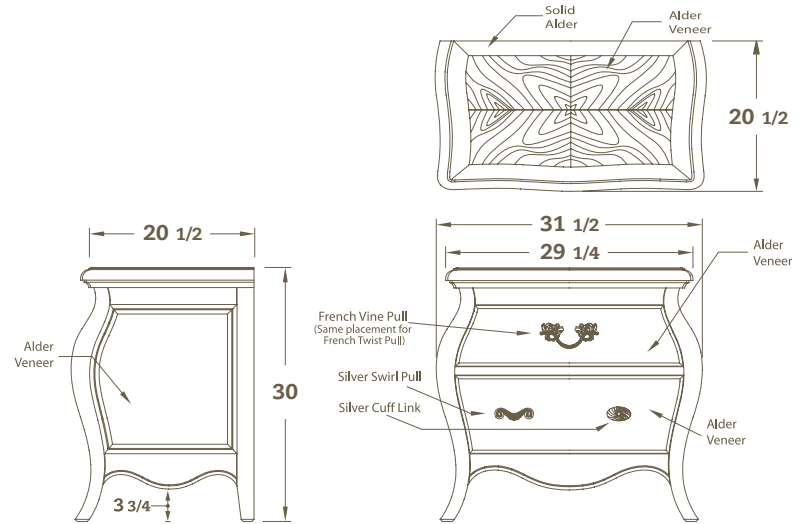

Petite Bombe Chest • OT403

OW	OD	OH
31.5"	20.5"	30"

Walnut finish with Silver Swirl Pull • Sweet Pea finish with Antique Silver French Vine Pull • Stone Base finish and Buckskin Top with Silver Cuff Link

Petite Bombe Chest • OT403

Worn Layered Finish Option
Barcelona/Spa Blue with Barcelona Top with French Twist Pull in Antique Brass

INTERIOR TOP DRAWER: 20"W x 15"D x 6"H
 INTERIOR BOTTOM DRAWER: 20"W x 15-1/2"D x 6" H
 Constructed of Alder Solids and Alder Figured Veneers,
 the Petite Bombe Chest has two functioning drawers with hardware choices.
 Figured Veneer Patterns will vary. Veneers will show through paint finishes.