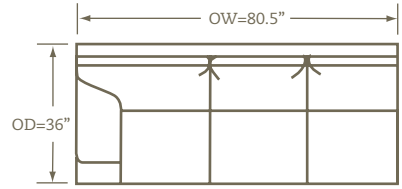

Inverness One Arm Sofa • B110LAS/RAS *(shown LAS)*

OW	OD	OH	SD	SH	AH	IW
80.5"	36"	36.5"	20.5"	19.5"	24.5"	72"

Inverness One Arm Corner Sofa • B110LCS/RCS *(shown RCS)*

OW	OD	OH	SD	SH	AH	IW
90.5"	36"	36.5"	20.5"	19.5"	24.5"	70"

Inverness sectionals

Left/Right Corner Sofa
B110LCS/RCS

Left/Right Sofa
B110LAS/RAS

Left/Right Loveseat
B110LAL/RAL

Left/Right Chair
B110LC/RC

Left/Right Queen Sleeper
B110LQS/RQS

Left/Right Queen Sleeper
B110LQS/RQS

Quarter Turn
B110QTR

Left/Right Chaise
B110LAH/RAH

Armless Chair
B110AC

Armless Loveseat
B110ALS

Corner
B110CC

Scale (approximate): 1/4 inch = 1 foot

INVERNESS AVAILABLE				
Sofa	OW	Queen Sleeper	OW	Sectionals
B1010-1	82"	B1010-4	82"	B110 L/R
				<i>Varies by piece.</i>

Dimensions will vary.