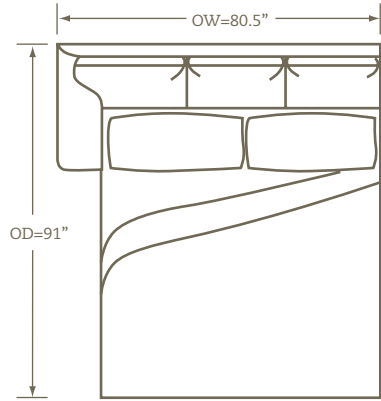

Inverness One Arm Sofa • B110LAS/RAS *(shown LAS)*

OW	OD	OH	SD	SH	AH	IW
80.5"	36"	36.5"	20.5"	19.5"	24.5"	72"

Inverness One Arm Corner Sofa • B110LCS/RCS *(shown RCS)*

OW	OD	OH	SD	SH	AH	IW
90.5"	36"	36.5"	20.5"	19.5"	24.5"	70"

Inverness sectionals

Left/Right Corner Sofa
B110LCS/RCS

Left/Right Sofa
B110LAS/RAS

Left/Right Loveseat
B110LAL/RAL

Left/Right Chair
B110LC/RC

Left/Right Queen Sleeper
B110LQS/RQS

Left/Right Queen Sleeper
B110LQS/RQS

Quarter Turn
B110QTR

Left/Right Chaise
B110LAH/RAH

Armless Chair
B110AC

Armless Loveseat
B110ALS

Corner
B110CC

Scale (approximate): 1/4 inch = 1 foot

INVERNESS AVAILABLE				
Sofa	OW	Queen Sleeper	OW	Sectionals
B1010-1	82"	B1010-4	82"	B110 L/R
				<i>Varies by piece.</i>

Dimensions will vary.