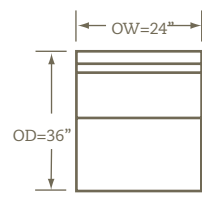

Inverness One Arm Sofa • B110LAS/RAS *(shown LAS)*

OW	OD	OH	SD	SH	AH	IW
80.5"	36"	36.5"	20.5"	19.5"	24.5"	72"

Inverness One Arm Corner Sofa • B110LCS/RCS *(shown RCS)*

OW	OD	OH	SD	SH	AH	IW
90.5"	36"	36.5"	20.5"	19.5"	24.5"	70"

Inverness sectionals

Left/Right Corner Sofa
B110LCS/RCS

Left/Right Sofa
B110LAS/RAS

Left/Right Loveseat
B110LAL/RAL

Left/Right Chair
B110LC/RC

Left/Right Queen Sleeper
B110LQS/RQS

Left/Right Queen Sleeper
B110LQS/RQS

Quarter Turn
B110QTR

Left/Right Chaise
B110LAH/RAH

Armless Chair
B110AC

Armless Loveseat
B110ALS

Corner
B110CC

Scale (approximate): 1/4 inch = 1 foot

INVERNESS AVAILABLE				
Sofa	OW	Queen Sleeper	OW	Sectionals
B1010-1	82"	B1010-4	82"	B110 L/R
				<i>Varies by piece.</i>

Dimensions will vary.