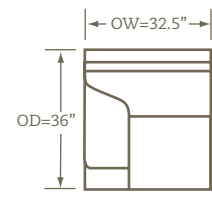

Inverness One Arm Sofa • B110LAS/RAS *(shown LAS)*

OW	OD	OH	SD	SH	AH	IW
80.5"	36"	36.5"	20.5"	19.5"	24.5"	72"

Inverness One Arm Corner Sofa • B110LCS/RCS *(shown RCS)*

OW	OD	OH	SD	SH	AH	IW
90.5"	36"	36.5"	20.5"	19.5"	24.5"	70"

Inverness sectionals

Left/Right Corner Sofa
B110LCS/RCS

Left/Right Sofa
B110LAS/RAS

Left/Right Loveseat
B110LAL/RAL

Left/Right Chair
B110LC/RC

Left/Right Queen Sleeper
B110LQS/RQS

Left/Right Queen Sleeper
B110LQS/RQS

Quarter Turn
B110QTR

Left/Right Chaise
B110LAH/RAH

Armless Chair
B110AC

Armless Loveseat
B110ALS

Corner
B110CC

Scale (approximate): 1/4 inch = 1 foot

INVERNESS AVAILABLE				
Sofa	OW	Queen Sleeper	OW	Sectionals
B1010-1	82"	B1010-4	82"	B110 L/R
				<i>Varies by piece.</i>

Dimensions will vary.