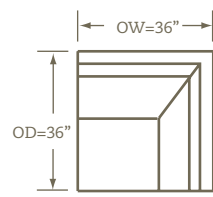

Inverness One Arm Sofa • B110LAS/RAS *(shown LAS)*

OW	OD	OH	SD	SH	AH	IW
80.5"	36"	36.5"	20.5"	19.5"	24.5"	72"

Inverness One Arm Corner Sofa • B110LCS/RCS *(shown RCS)*

OW	OD	OH	SD	SH	AH	IW
90.5"	36"	36.5"	20.5"	19.5"	24.5"	70"

Quarter Turn
B110QTR

Left/Right Chaise
B110LAH/RAH

Armless Chair
B110AC

Armless Loveseat
B110ALS

Corner
B110CC

Scale (approximate): 1/4 inch = 1 foot

INVERNESS AVAILABLE				
Sofa	OW	Queen Sleeper	OW	Sectionals
B1010-1	82"	B1010-4	82"	B110 L/R
				<i>Varies by piece.</i>

Dimensions will vary.