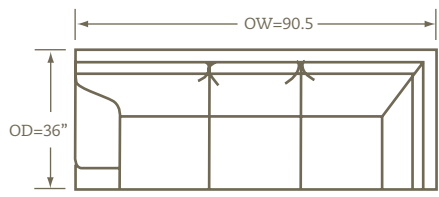

Inverness sectionals

Left/Right Corner Sofa
B110LCS/RCS