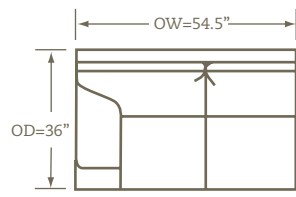

Left/Right Loveseat
B110LAL/RAL