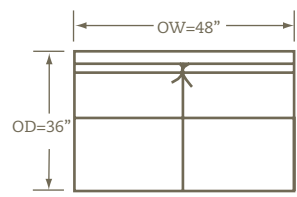

Inverness One Arm Sofa • B110LAS/RAS *(shown LAS)*

OW	OD	OH	SD	SH	AH	IW
80.5"	36"	36.5"	20.5"	19.5"	24.5"	72"

Inverness One Arm Corner Sofa • B110LCS/RCS *(shown RCS)*

OW	OD	OH	SD	SH	AH	IW
90.5"	36"	36.5"	20.5"	19.5"	24.5"	70"

Inverness sectionals

Left/Right Corner Sofa
B110LCS/RCS

Left/Right Sofa
B110LAS/RAS

Left/Right Loveseat
B110LAL/RAL

Left/Right Chair
B110LC/RC

Left/Right Queen Sleeper
B110LQS/RQS

Left/Right Queen Sleeper
B110LQS/RQS

Quarter Turn
B110QTR

Left/Right Chaise
B110LAH/RAH

Armless Chair
B110AC

Armless Loveseat
B110ALS

Corner
B110CC

Scale (approximate): 1/4 inch = 1 foot

INVERNESS AVAILABLE				
Sofa	OW	Queen Sleeper	OW	Sectionals
B1010-1	82"	B1010-4	82"	B110 L/R
				<i>Varies by piece.</i>

Dimensions will vary.