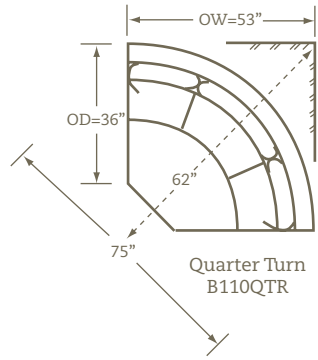

Inverness One Arm Sofa • B110LAS/RAS *(shown LAS)*

OW	OD	OH	SD	SH	AH	IW
80.5"	36"	36.5"	20.5"	19.5"	24.5"	72"

Inverness One Arm Corner Sofa • B110LCS/RCS *(shown RCS)*

OW	OD	OH	SD	SH	AH	IW
90.5"	36"	36.5"	20.5"	19.5"	24.5"	70"

Inverness sectionals

Left/Right Corner Sofa
B110LCS/RCS

Left/Right Sofa
B110LAS/RAS

Left/Right Loveseat
B110LAL/RAL

Left/Right Chair
B110LC/RC

Left/Right Queen Sleeper
B110LQS/RQS

Left/Right Queen Sleeper
B110LQS/RQS

Quarter Turn
B110QTR

Left/Right Chaise
B110LAH/RAH

Armless Chair
B110AC

Armless Loveseat
B110ALS

Corner
B110CC

Scale (approximate): 1/4 inch = 1 foot

INVERNESS AVAILABLE				
Sofa	OW	Queen Sleeper	OW	Sectionals
B1010-1	82"	B1010-4	82"	B110 L/R
				<i>Varies by piece.</i>

Dimensions will vary.