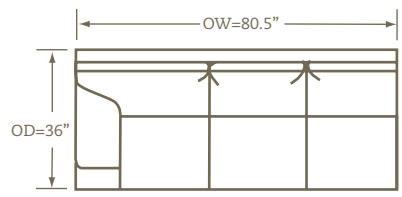

Inverness One Arm Sofa • B110LAS/RAS *(shown LAS)*

OW	OD	OH	SD	SH	AH	IW
80.5"	36"	36.5"	20.5"	19.5"	24.5"	72"

Inverness One Arm Corner Sofa • B110LCS/RCS *(shown RCS)*

OW	OD	OH	SD	SH	AH	IW
90.5"	36"	36.5"	20.5"	19.5"	24.5"	70"

Inverness sectionals

Left/Right Corner Sofa
B110LCS/RCS

Left/Right Sofa
B110LAS/RAS

Left/Right Loveseat
B110LAL/RAL

Left/Right Chair
B110LC/RC

Left/Right Queen Sleeper
B110LQS/RQS

Left/Right Queen Sleeper
B110LQS/RQS

Quarter Turn
B110QTR

Left/Right Chaise
B110LAH/RAH

Armless Chair
B110AC

Armless Loveseat
B110ALS

Corner
B110CC

Scale (approximate): 1/4 inch = 1 foot

INVERNESS AVAILABLE				
Sofa	OW	Queen Sleeper	OW	Sectionals
B1010-1	82"	B1010-4	82"	B110 L/R
				<i>Varies by piece.</i>

Dimensions will vary.