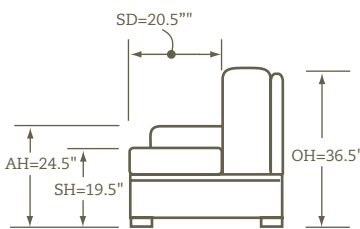

Inverness One Arm Sofa • B110LAS/RAS *(shown LAS)*

OW	OD	OH	SD	SH	AH	IW
80.5"	36"	36.5"	20.5"	19.5"	24.5"	72"

Inverness One Arm Corner Sofa • B110LCS/RCS *(shown RCS)*

OW	OD	OH	SD	SH	AH	IW
90.5"	36"	36.5"	20.5"	19.5"	24.5"	70"

Inverness sectionals

Left/Right Corner Sofa
B110LCS/RCS

Left/Right Sofa
B110LAS/RAS

Left/Right Loveseat
B110LAL/RAL

Left/Right Chair
B110LC/RC

Left/Right Queen Sleeper
B110LQS/RQS

Left/Right Queen Sleeper
B110LQS/RQS

Quarter Turn
B110QTR

Left/Right Chaise
B110LAH/RAH

Armless Chair
B110AC

Armless Loveseat
B110ALS

Corner
B110CC

Scale (approximate): 1/4 inch = 1 foot

INVERNESS AVAILABLE				
Sofa	OW	Queen Sleeper	OW	Sectionals
B1010-1	82"	B1010-4	82"	B110 L/R
				<i>Varies by piece.</i>

Dimensions will vary.