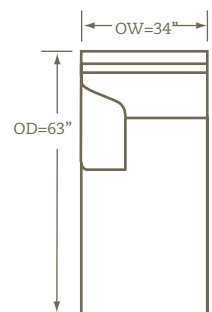

Inverness One Arm Sofa • B110LAS/RAS *(shown LAS)*

OW	OD	OH	SD	SH	AH	IW
80.5"	36"	36.5"	20.5"	19.5"	24.5"	72"

Inverness One Arm Corner Sofa • B110LCS/RCS *(shown RCS)*

OW	OD	OH	SD	SH	AH	IW
90.5"	36"	36.5"	20.5"	19.5"	24.5"	70"

Inverness sectionals

Left/Right Corner Sofa
B110LCS/RCS

Left/Right Sofa
B110LAS/RAS

Left/Right Loveseat
B110LAL/RAL

Left/Right Chair
B110LC/RC

Left/Right Queen Sleeper
B110LQS/RQS

Left/Right Queen Sleeper
B110LQS/RQS

Quarter Turn
B110QTR

Left/Right Chaise
B110LAH/RAH

Armless Chair
B110AC

Armless Loveseat
B110ALS

Corner
B110CC

Scale (approximate): 1/4 inch = 1 foot

INVERNESS AVAILABLE				
Sofa	OW	Queen Sleeper	OW	Sectionals
B1010-1	82"	B1010-4	82"	B110 L/R
				<i>Varies by piece.</i>

Dimensions will vary.