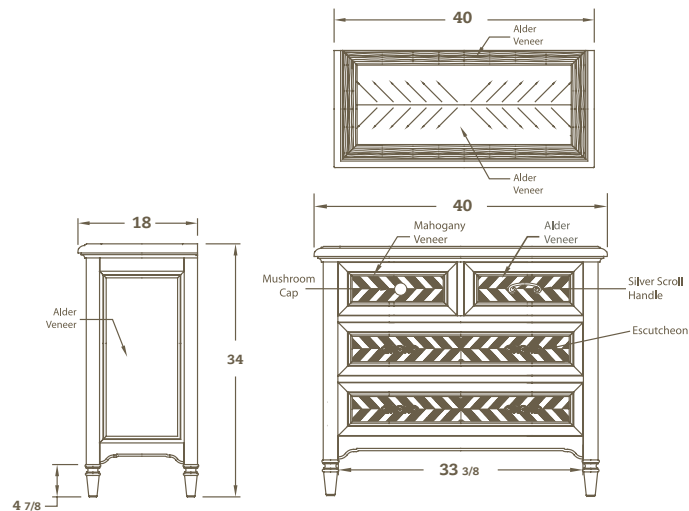

Herringbone Bachelors Chest • OT402

INTERIOR SMALL DRAWERS: 14-5/16"W x 13-1/2"D x 6"H
INTERIOR LARGE DRAWERS: 31-1/2"W x 13-1/2"D x 6"H
Constructed of Alder Solids and Figured Veneers in both Alder and Mahogany,
the Herringbone Bachelors Chest has four functioning drawers
with hardware choices.

Note: Figured Veneer Patterns will vary. Veneers will show through paint finishes.

**HERRINGBONE
HARDWARE CHOICES**

#9 Escutcheon
Antique Silver
Antique Brass

#10 Silver
Mushroom Cap

#11 Silver
Scroll Handle Small