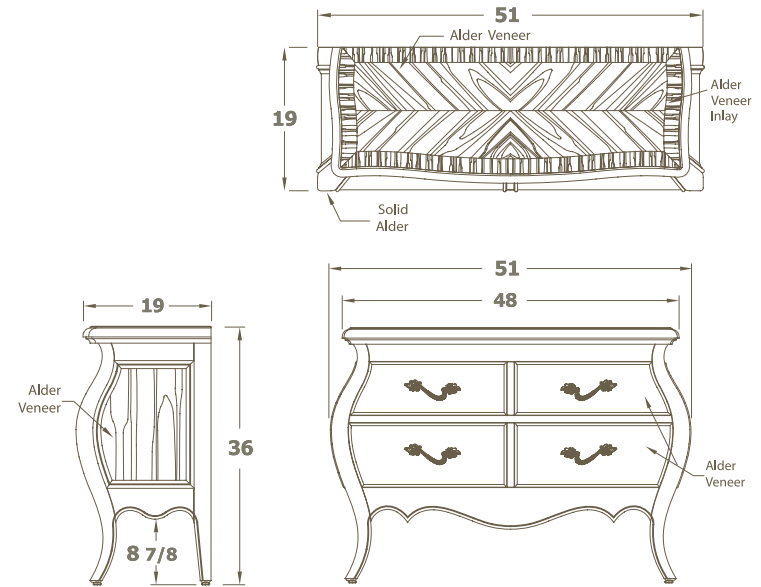

Grande Bombe Chest • OT404

INTERIOR TOP DRAWERS: (2) 17-5/8"W x 12-3/4"D x 6-1/4"H
INTERIOR BOTTOM DRAWERS: (2) 17-5/8"W x 15"D x 7-3/4"H

Constructed of Alder Solids and Alder Figured Veneers, the Grande Bombe Chest has four functioning drawers with hardware choices.

Figured Veneer Patterns will vary. Veneers will show through paint finishes.

GRANDE BOMBE
HARDWARE CHOICES

#5
Left/Right Large Pull
Antique Brass
Antique Silver