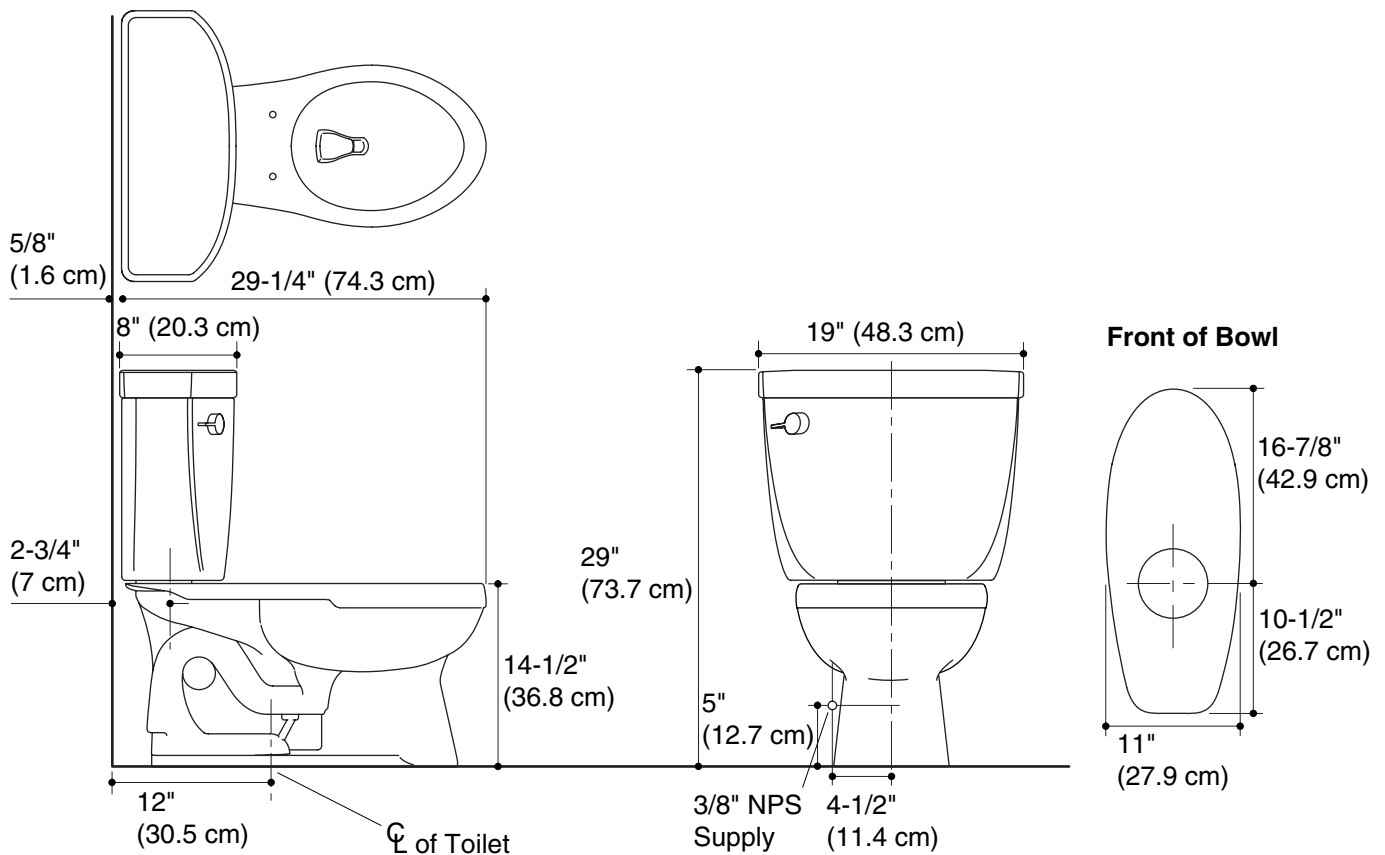

CIMARRON™

Technical Information

Fixture:	
Configuration	Two-piece, elongated
Water per flush	1.6 gal (6 L) or 1.28 gal (4.8 L)
Passageway	2-1/8" (5.4 cm)
Water area	11" (27.9 cm) x 8-1/4" (21 cm)
Water depth from rim	5-1/2" (14 cm)
Seat post hole centers	5-1/2" (14 cm)

Included components:	
Bowl	K-4285
Tank cover	1015867
Trip lever, left-hand	1059436
Trip lever, right-hand	1036058
Bolt cap accessory pack	1013092
Tank accessory pack	1016548
Tank, left-hand trip lever	K-4634
Tank, right-hand trip lever	K-4634-RA

Installation Notes

Install this product according to the installation guide.

Product Diagram