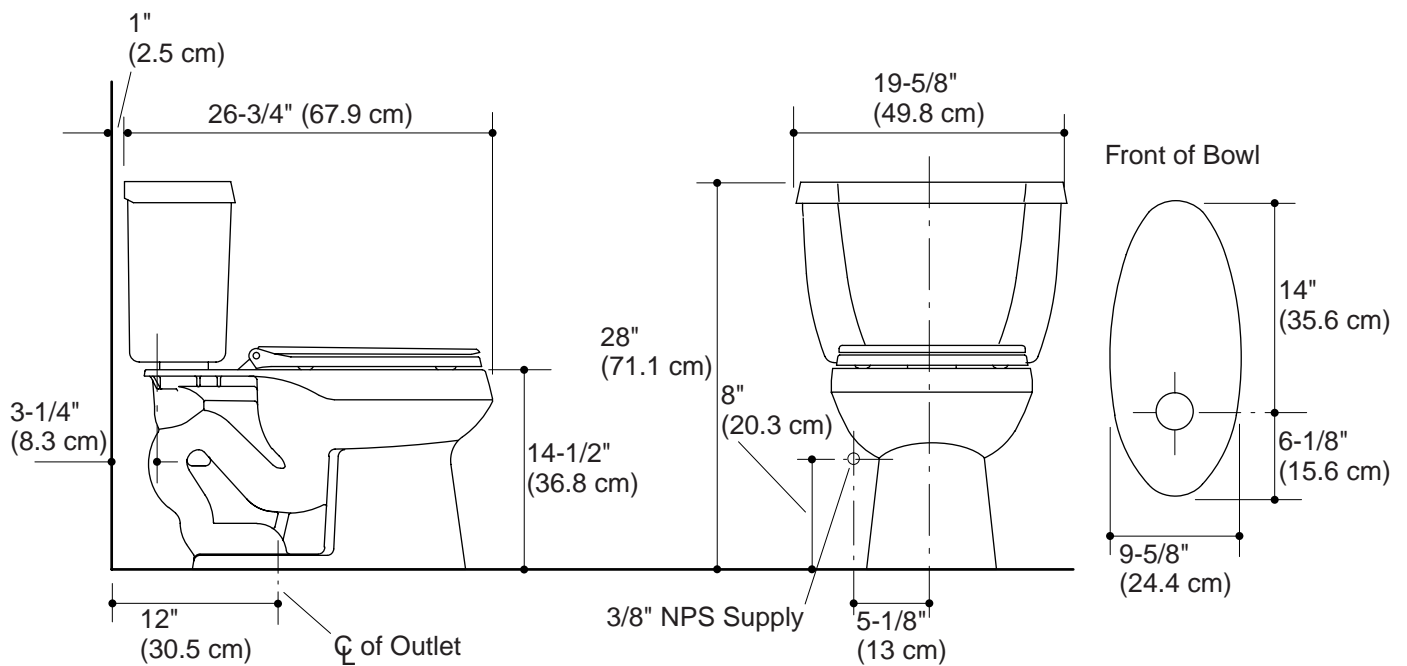

WELLWORTH™

Installation Notes

Install this product according to the installation guide.

Product Diagram