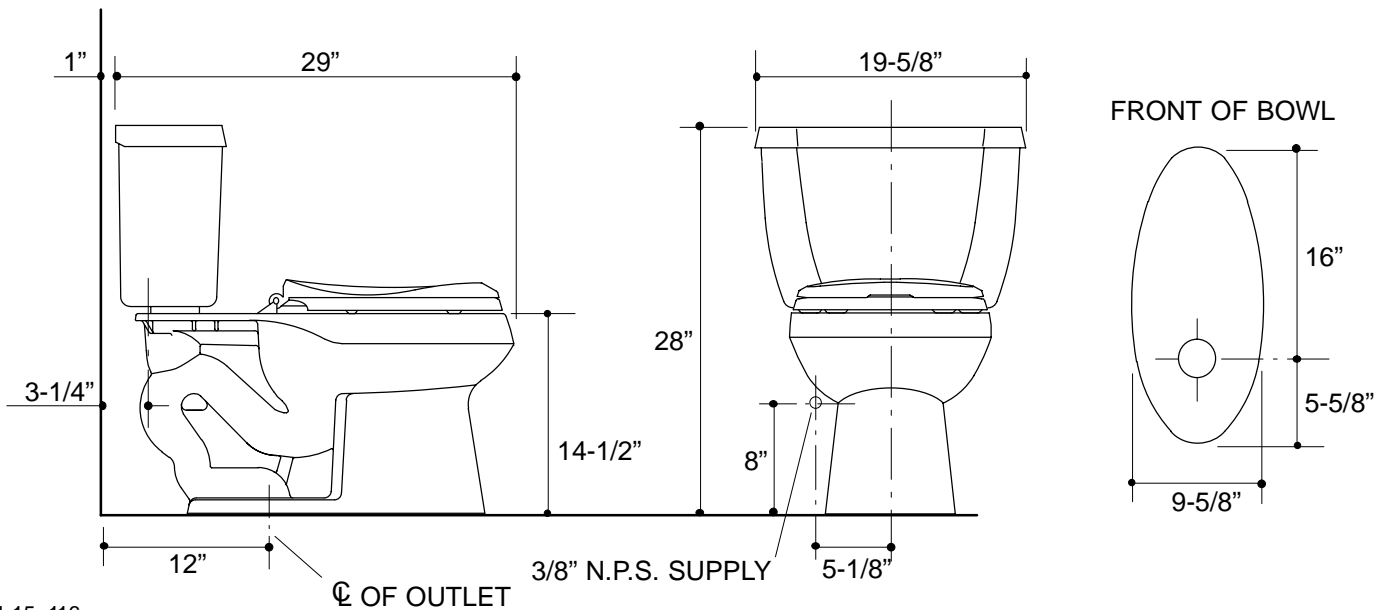

K-3422-X

FEATURES

- 12" rough-in
- Vitreous china
- Elongated bowl
- 1.6 gpf
- Peacekeeper™ system
- Includes seat and cover
- Less supply
- Peacekeeper seat-actuated flush
- 2", 100% glazed trapway
- With Insuliner® insulated tank lining (-XU)
- Combination toilet

PRODUCT SPECIFICATION:

The elongated combination toilet shall be 12" rough-in with Kohler Peacekeeper™ system. Toilet shall be made of vitreous china. Toilet shall be 1.6 gpf. Toilet shall include seat and cover. Toilet shall be less supply. Toilet shall have Peacekeeper seat-actuated flush. Toilet shall have a 2", 100% glazed trapway. Toilet shall have Insuliner® insulated tank lining (-XU). Toilet shall be Kohler Model K-3422-_____ -_____.

PRODUCT INFORMATION

Fixture:	
Configuration	2-piece, elongated
Gallons per flush	1.6
Passageway	2"
Water depth from rim	6"
Seat post hole centers	5-1/2"
Included Components:	
Bowl	K-4276
Tank and seat	K-4620-XE
Tank cover	84635
Peacekeeper assembly	82993