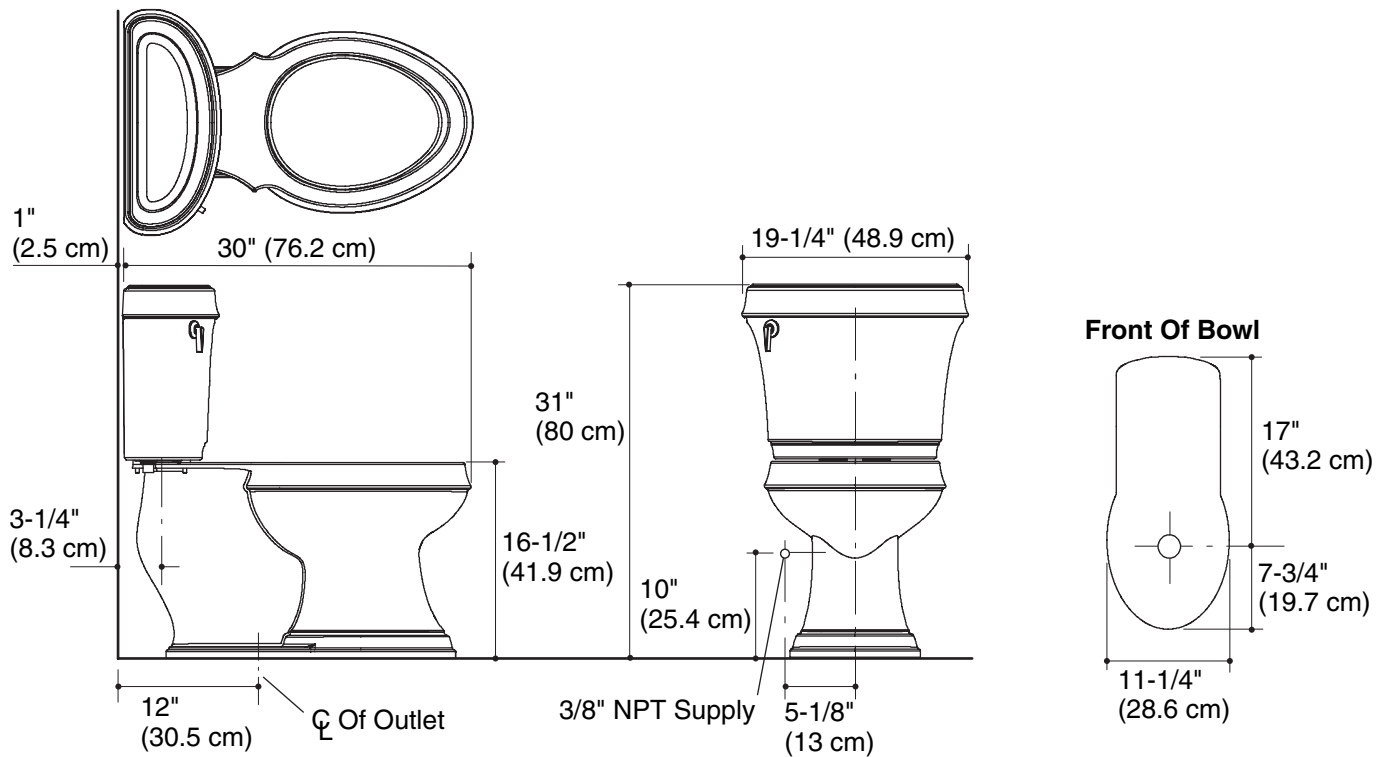

LEIGHTON™

Technical Information

Fixture:	
Configuration	two-piece, elongated
Water per flush	1.6 gal (6 L)
Passageway	2" (5.1 cm)
Water area	9-7/8" (25.1 cm) x 8-5/8" (21.9 cm)
Water depth from rim	5-1/2" (14 cm)
Seat post hole centers	5-1/2" (14 cm)

Included components:	
Bowl	K-4275
Tank	K-4628
Tank cover	1016946
Trip lever	1022562
Bolt cap accessory pack	1013092

Installation Notes

Install this product according to the installation guide.

Product Diagram