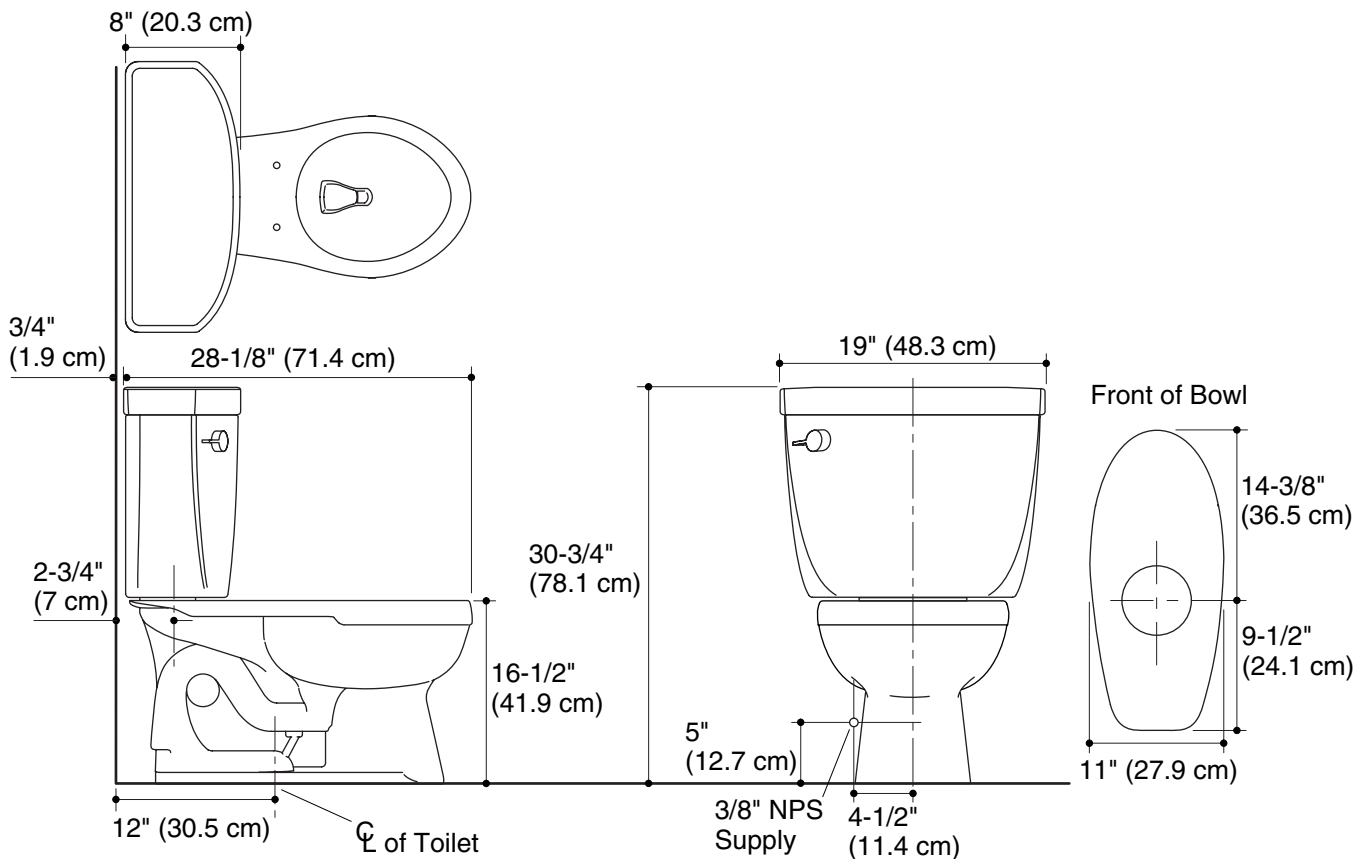

CIMARRON™

Technical Information

Fixture:	
Configuration	Two-piece, round-front
Water per flush	1.6 gal (6 L) or 1.28 gal (4.8 L)
Passageway	2-1/8" (5.4 cm)
Water area	11" (27.9 cm) x 8-1/4" (21 cm)
Water depth from rim	5-7/8" (14.9 cm)
Seat post hole centers	5-1/2" (14 cm)

Included components:	
Bowl	K-4287
Tank cover	1015867
Trip lever, left-hand	1059436
Trip lever, right-hand	1036058
Bolt cap accessory pack	1013092
Tank accessory pack	1016548
Tank, left-hand trip lever	K-4634
Tank, right-hand trip lever	K-4634-RA

Installation Notes

Install this product according to the installation guide.

Product Diagram