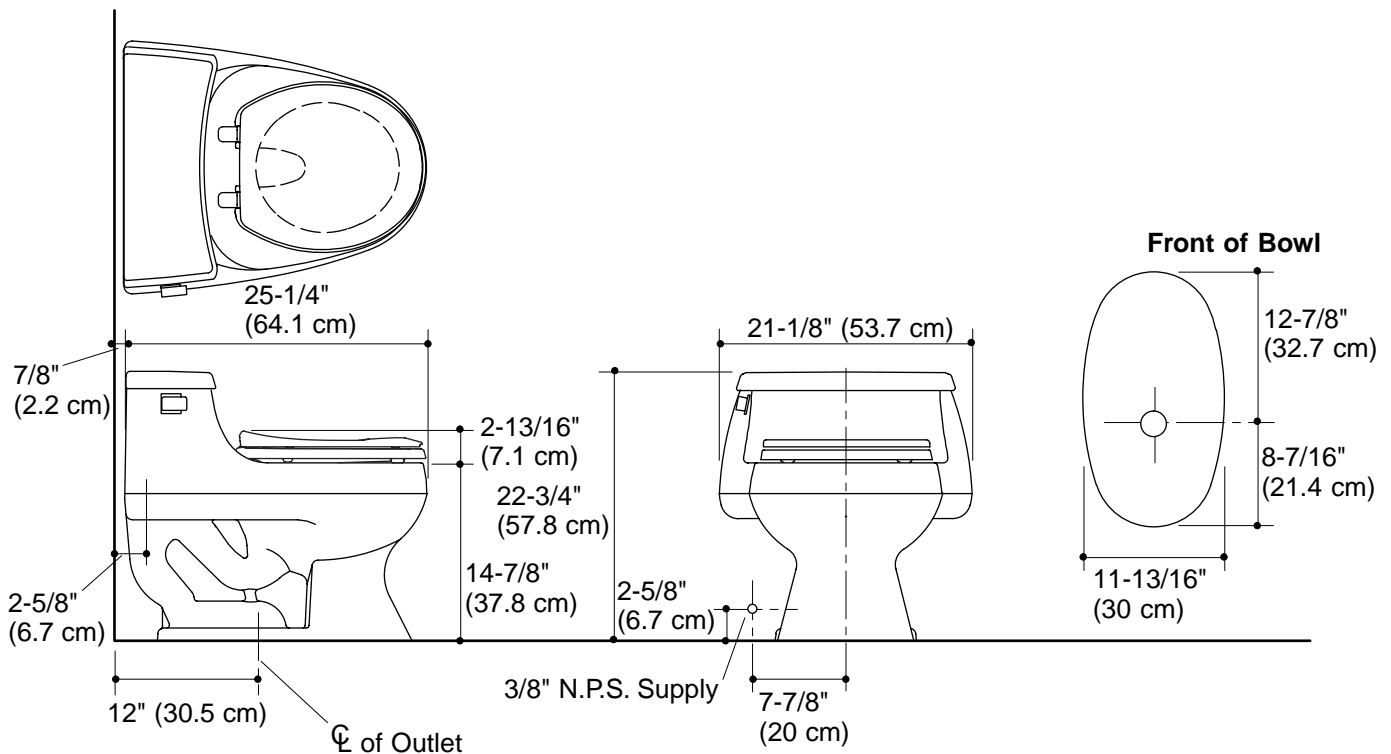

# KOHLER® Roughing-In

K-3386  
RIALTO™  
TOILET

## Product Information

Fixture:		
Configuration	1-piece, round front	
Water per flush	1.6 gallons (6 L)	
Passageway	2" (5.1 cm)	
Water area	8-1/2" (21.6 cm) x 8-1/2" (21.6 cm)	
Water depth from rim	6-1/16" (15.4 cm)	
Seat post hole centers	5-1/2" (14 cm)	
Included components:		
Seat	K-4663	
Tank cover	84252	
Trip lever	K-9430	
Bolt cap accessory pack	52048	
Tank accessory pack	52265	
Accessories/hardware:		
3/8" supply	K-7637	recommended
Floor bolts (pr.)	2141	recommended

## Installation Notes

Install this product according to the installation guide.

Fixture dimensions are nominal and conform to tolerances in ASME Standard A112.19.2.

RIALTO™ TOILET  
114504-1-BC

KOHLER®