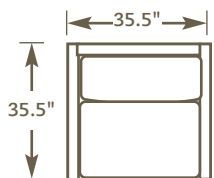

Bimini • K801LCHR/K801ARMC (2)/K801CRN/K801RCHR

Light Mahogany Finish
Shown with OT801C (2) | in Light Mahogany Finish with Clear Glass Top

Bimini One Arm Chair • K801L/RCHR

OW	OD	OH	SD	SH	AH	IW
32.5"	35.5"	35"	21"	16"	23"	31"

Bimini Armless Chair • K801ARMC

OW	OD	OH	SD	SH
30"	35.5"	35"	21"	16"

Bimini Corner • K801CRN

OW	OD	OH	SD	SH
35.5"	35.5"	35"	21"	16"

THE BIMINI COLLECTION

Scale (approximately): 1/4" = 1 Foot

ONE ARM CHAIR
K801L/RCHR

ARMLESS CHAIR
K801ARMC

CORNER CHAIR
K801CRN

LOVESEAT
K8001-3

LOUNGE CHAIR
K801

OCCASIONAL TABLES
OT801C
OT801SG
OT801N
OT801V

DOUBLE CHAISE
K801CHS

OTTOMAN
K801-O

DINING TABLE
OT811N / OT811V