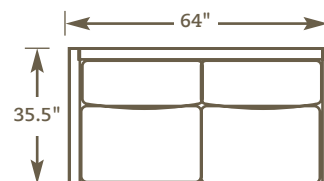

Bimini • K801LCHR/K801ARMC (2)/K801CRN/K801RCHR

Light Mahogany Finish
Shown with OT801C (2) | in Light Mahogany Finish with Clear Glass Top

Bimini One Arm Chair • K801L/RCHR

OW	OD	OH	SD	SH	AH	IW
32.5"	35.5"	35"	21"	16"	23"	31"

Bimini Armless Chair • K801ARMC

OW	OD	OH	SD	SH
30"	35.5"	35"	21"	16"

Bimini Corner • K801CRN

OW	OD	OH	SD	SH
35.5"	35.5"	35"	21"	16"

THE BIMINI COLLECTION

Scale (approximately): 1/4" = 1 Foot

ONE ARM CHAIR
K801L/RCHR

ARMLESS CHAIR
K801ARMC

CORNER CHAIR
K801CRN

LOVESEAT
K8001-3

LOUNGE CHAIR
K801

OCCASIONAL TABLES
OT801C
OT801SG
OT801N
OT801V

DOUBLE CHAISE
K801CHS

OTTOMAN
K801-O

DINING TABLE
OT811N / OT811V