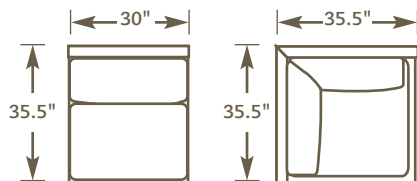

Bimini • K801LCHR/K801ARMC (2)/K801CRN/K801RCHR

Light Mahogany Finish
Shown with OT801C (2) | in Light Mahogany Finish with Clear Glass Top

Bimini One Arm Chair • K801L/RCHR

OW	OD	OH	SD	SH	AH	IW
32.5"	35.5"	35"	21"	16"	23"	31"

Bimini Armless Chair • K801ARMC

OW	OD	OH	SD	SH
30"	35.5"	35"	21"	16"

Bimini Corner • K801CRN

OW	OD	OH	SD	SH
35.5"	35.5"	35"	21"	16"

THE BIMINI COLLECTION

Scale (approximately): 1/4" = 1 Foot

ONE ARM CHAIR
K801L/RCHR

ARMLESS CHAIR
K801ARMC

CORNER CHAIR
K801CRN

LOVESEAT
K8001-3

LOUNGE CHAIR
K801

OCCASIONAL TABLES
OT801C
OT801SG
OT801N
OT801V

DOUBLE CHAISE
K801CHS

OTTOMAN
K801-O

DINING TABLE
OT811N / OT811V