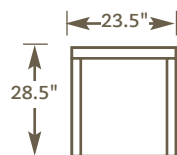

Bimini • K801LCHR/K801ARMC (2)/K801CRN/K801RCHR

Light Mahogany Finish
Shown with OT801C (2) | in Light Mahogany Finish with Clear Glass Top

Bimini One Arm Chair • K801L/RCHR

OW	OD	OH	SD	SH	AH	IW
32.5"	35.5"	35"	21"	16"	23"	31"

Bimini Armless Chair • K801ARMC

OW	OD	OH	SD	SH
30"	35.5"	35"	21"	16"

Bimini Corner • K801CRN

OW	OD	OH	SD	SH
35.5"	35.5"	35"	21"	16"

THE BIMINI COLLECTION

Scale (approximately): 1/4" = 1 Foot

ONE ARM CHAIR
K801L/RCHR

ARMLESS CHAIR
K801ARMC

CORNER CHAIR
K801CRN

LOVESEAT
K8001-3

LOUNGE CHAIR
K801

OCCASIONAL TABLES
OT801C
OT801SG
OT801N
OT801V

DOUBLE CHAISE
K801CHS

OTTOMAN
K801-O

DINING TABLE
OT811N / OT811V