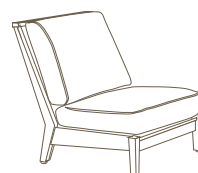

Bimini • K801LCHR/K801ARMC (2)/K801CRN/K801RCHR

Light Mahogany Finish
Shown with OT801C (2) | in Light Mahogany Finish with Clear Glass Top

Bimini One Arm Chair • K801L/RCHR

OW	OD	OH	SD	SH	AH	IW
32.5"	35.5"	35"	21"	16"	23"	31"

Bimini Armless Chair • K801ARMC

OW	OD	OH	SD	SH
30"	35.5"	35"	21"	16"

Bimini Corner • K801CRN

OW	OD	OH	SD	SH
35.5"	35.5"	35"	21"	16"

THE BIMINI COLLECTION

Scale (approximately): 1/4" = 1 Foot

ONE ARM CHAIR
K801L/RCHR

ARMLESS CHAIR
K801ARMC

CORNER CHAIR
K801CRN

LOVESEAT
K8001-3

LOUNGE CHAIR
K801

OCCASIONAL TABLES
OT801C
OT801SG
OT801N
OT801V

DOUBLE CHAISE
K801CHS

OTTOMAN
K801-O

DINING TABLE
OT811N / OT811V

DINING ARM CHAIR
K801-AC