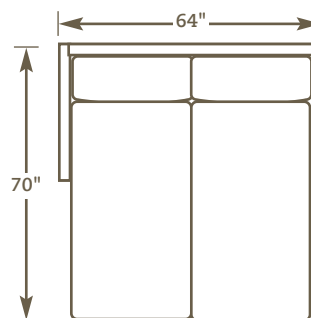

Bimini • K801LCHR/K801ARMC (2)/K801CRN/K801RCHR

Light Mahogany Finish
Shown with OT801C (2) | in Light Mahogany Finish with Clear Glass Top

Bimini One Arm Chair • K801L/RCHR

OW	OD	OH	SD	SH	AH	IW
32.5"	35.5"	35"	21"	16"	23"	31"

Bimini Armless Chair • K801ARMC

OW	OD	OH	SD	SH
30"	35.5"	35"	21"	16"

Bimini Corner • K801CRN

OW	OD	OH	SD	SH
35.5"	35.5"	35"	21"	16"

THE BIMINI COLLECTION

Scale (approximately): 1/4" = 1 Foot

ONE ARM CHAIR
K801L/RCHR

ARMLESS CHAIR
K801ARMC

CORNER CHAIR
K801CRN

LOVESEAT
K8001-3

LOUNGE CHAIR
K801

OCCASIONAL TABLES
OT801C
OT801SG
OT801N
OT801V

DOUBLE CHAISE
K801CHS

OTTOMAN
K801-O

DINING TABLE
OT811N / OT811V