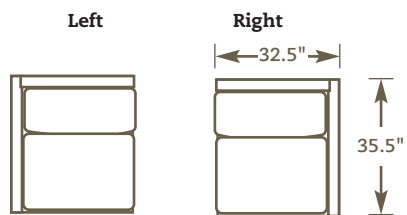

Bimini • K801LCHR/K801ARMC (2)/K801CRN/K801RCHR

Light Mahogany Finish
Shown with OT801C (2) | in Light Mahogany Finish with Clear Glass Top

Bimini One Arm Chair • K801L/RCHR

OW	OD	OH	SD	SH	AH	IW
32.5"	35.5"	35"	21"	16"	23"	31"

Bimini Armless Chair • K801ARMC

OW	OD	OH	SD	SH
30"	35.5"	35"	21"	16"

Bimini Corner • K801CRN

OW	OD	OH	SD	SH
35.5"	35.5"	35"	21"	16"

THE BIMINI COLLECTION

Scale (approximately): 1/4" = 1 Foot

ONE ARM CHAIR
K801L/RCHR

ARMLESS CHAIR
K801ARMC

CORNER CHAIR
K801CRN

LOVESEAT
K8001-3

LOUNGE CHAIR
K801

OCCASIONAL TABLES
OT801C
OT801SG
OT801N
OT801V

DOUBLE CHAISE
K801CHS

OTTOMAN
K801-O

DINING TABLE
OT811N / OT811V