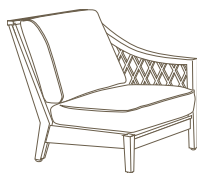

Bimini • K801LCHR/K801ARMC (2)/K801CRN/K801RCHR

Light Mahogany Finish
Shown with OT801C (2) | in Light Mahogany Finish with Clear Glass Top

Bimini One Arm Chair • K801L/RCHR

OW	OD	OH	SD	SH	AH	IW
32.5"	35.5"	35"	21"	16"	23"	31"

Bimini Armless Chair • K801ARMC

OW	OD	OH	SD	SH
30"	35.5"	35"	21"	16"

Bimini Corner • K801CRN

OW	OD	OH	SD	SH
35.5"	35.5"	35"	21"	16"

THE BIMINI COLLECTION

Scale (approximately): 1/4" = 1 Foot

ONE ARM CHAIR
K801L/RCHR

ARMLESS CHAIR
K801ARMC

CORNER CHAIR
K801CRN

LOVESEAT
K8001-3

LOUNGE CHAIR
K801

OCCASIONAL TABLES
OT801C
OT801SG
OT801N
OT801V

DOUBLE CHAISE
K801CHS

OTTOMAN
K801-O

DINING TABLE
OT811N / OT811V