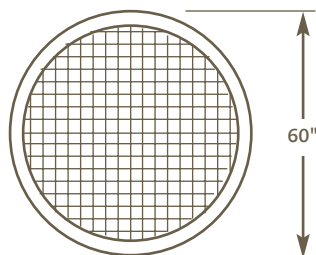

Bimini • K801LCHR/K801ARMC (2)/K801CRN/K801RCHR

Light Mahogany Finish
Shown with OT801C (2) | in Light Mahogany Finish with Clear Glass Top

Bimini One Arm Chair • K801L/RCHR

OW	OD	OH	SD	SH	AH	IW
32.5"	35.5"	35"	21"	16"	23"	31"

Bimini Armless Chair • K801ARMC

OW	OD	OH	SD	SH
30"	35.5"	35"	21"	16"

Bimini Corner • K801CRN

OW	OD	OH	SD	SH
35.5"	35.5"	35"	21"	16"

THE BIMINI COLLECTION

Scale (approximately): 1/4" = 1 Foot

ONE ARM CHAIR
K801L/RCHR

ARMLESS CHAIR
K801ARMC

CORNER CHAIR
K801CRN

LOVESEAT
K8001-3

LOUNGE CHAIR
K801

OCCASIONAL TABLES
OT801C
OT801SG
OT801N
OT801V

DOUBLE CHAISE
K801CHS

OTTOMAN
K801-O

DINING TABLE
OT811N / OT811V