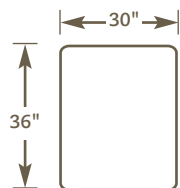

Bimini • K801LCHR/K801ARMC (2)/K801CRN/K801RCHR

Light Mahogany Finish
Shown with OT801C (2) | in Light Mahogany Finish with Clear Glass Top

Bimini One Arm Chair • K801L/RCHR

OW	OD	OH	SD	SH	AH	IW
32.5"	35.5"	35"	21"	16"	23"	31"

Bimini Armless Chair • K801ARMC

OW	OD	OH	SD	SH
30"	35.5"	35"	21"	16"

Bimini Corner • K801CRN

OW	OD	OH	SD	SH
35.5"	35.5"	35"	21"	16"

THE BIMINI COLLECTION

Scale (approximately): 1/4" = 1 Foot

ONE ARM CHAIR
K801L/RCHR

ARMLESS CHAIR
K801ARMC

CORNER CHAIR
K801CRN

LOVESEAT
K8001-3

LOUNGE CHAIR
K801

OCCASIONAL TABLES
OT801C
OT801SG
OT801N
OT801V

DOUBLE CHAISE
K801CHS

OTTOMAN
K801-O

DINING TABLE
OT811N / OT811V