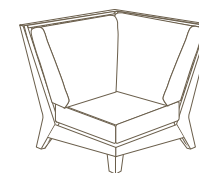

Bimini • K801LCHR/K801ARMC (2)/K801CRN/K801RCHR

Light Mahogany Finish
Shown with OT801C (2) | in Light Mahogany Finish with Clear Glass Top

Bimini One Arm Chair • K801L/RCHR

OW	OD	OH	SD	SH	AH	IW
32.5"	35.5"	35"	21"	16"	23"	31"

Bimini Armless Chair • K801ARMC

OW	OD	OH	SD	SH
30"	35.5"	35"	21"	16"

Bimini Corner • K801CRN

OW	OD	OH	SD	SH
35.5"	35.5"	35"	21"	16"

THE BIMINI COLLECTION

Scale (approximately): 1/4" = 1 Foot

ONE ARM CHAIR
K801L/RCHR

ARMLESS CHAIR
K801ARMC

CORNER CHAIR
K801CRN

LOVESEAT
K8001-3

LOUNGE CHAIR
K801

OCCASIONAL TABLES
OT801C
OT801SG
OT801N
OT801V

DOUBLE CHAISE
K801CHS

OTTOMAN
K801-O

DINING TABLE
OT811N / OT811V

DINING ARM CHAIR
K801-AC