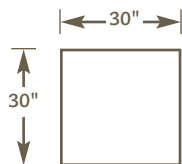

Bimini • K801LCHR/K801ARMC (2)/K801CRN/K801RCHR

Light Mahogany Finish
Shown with OT801C (2) | in Light Mahogany Finish with Clear Glass Top

Bimini One Arm Chair • K801L/RCHR

OW	OD	OH	SD	SH	AH	IW
32.5"	35.5"	35"	21"	16"	23"	31"

Bimini Armless Chair • K801ARMC

OW	OD	OH	SD	SH
30"	35.5"	35"	21"	16"

Bimini Corner • K801CRN

OW	OD	OH	SD	SH
35.5"	35.5"	35"	21"	16"

THE BIMINI COLLECTION

Scale (approximately): 1/4" = 1 Foot

ONE ARM CHAIR
K801L/RCHR

ARMLESS CHAIR
K801ARMC

CORNER CHAIR
K801CRN

LOVESEAT
K8001-3

LOUNGE CHAIR
K801

OCCASIONAL TABLES
OT801C
OT801SG
OT801N
OT801V

DOUBLE CHAISE
K801CHS

OTTOMAN
K801-O

DINING TABLE
OT811N / OT811V