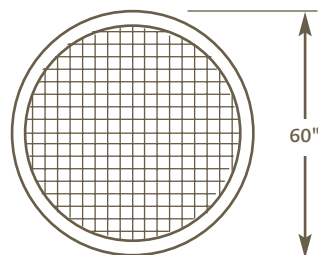

Bimini • OT801

Light Mahogany Finish with Verdi Slate Top (left) and Dark Mahogany Finish with Natural Slate Top (right)

Bimini Coffee Table • OT801V

OW	OD	OH
30"	30"	13.5"

Verdi Slate Top

Bimini Coffee Table • OT801N

OW	OD	OH
30"	30"	13.5"

Natural Slate Top

THE BIMINI COLLECTION

Scale (approximately): 1/4" = 1 Foot

ONE ARM CHAIR
K801L/RCHR

ARMLESS CHAIR
K801ARMC

CORNER CHAIR
K801CRN

LOVESEAT
K8001-3

LOUNGE CHAIR
K801

OCCASIONAL TABLES
OT801C
OT801SG
OT801N
OT801V

DOUBLE CHAISE
K801CHS

OTTOMAN
K801-O

DINING TABLE
OT811N / OT811V

DINING ARM CHAIR
K801-AC