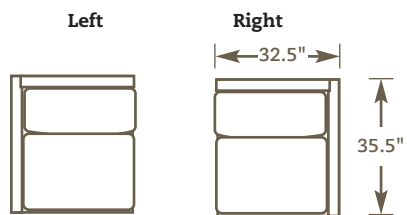

Bimini • OT801

Light Mahogany Finish with Verdi Slate Top (left) and Dark Mahogany Finish with Natural Slate Top (right)

Bimini Coffee Table • OT801V

OW	OD	OH
30"	30"	13.5"

Verdi Slate Top

Bimini Coffee Table • OT801N

OW	OD	OH
30"	30"	13.5"

Natural Slate Top

THE BIMINI COLLECTION

Scale (approximately): 1/4" = 1 Foot

ONE ARM CHAIR
K801L/RCHR

ARMLESS CHAIR
K801ARMC

CORNER CHAIR
K801CRN

LOVESEAT
K8001-3