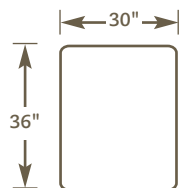

OTTOMAN
K801-O