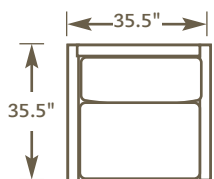

Bimini • OT801

Light Mahogany Finish with Verdi Slate Top (left) and Dark Mahogany Finish with Natural Slate Top (right)

Bimini Coffee Table • OT801V

OW	OD	OH
30"	30"	13.5"

Verdi Slate Top

Bimini Coffee Table • OT801N

OW	OD	OH
30"	30"	13.5"

Natural Slate Top

THE BIMINI COLLECTION

Scale (approximately): 1/4" = 1 Foot

ONE ARM CHAIR
K801L/RCHR

ARMLESS CHAIR
K801ARMC

CORNER CHAIR
K801CRN

LOVESEAT
K8001-3