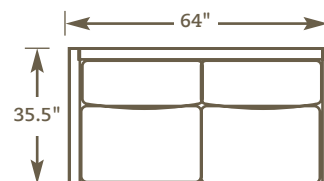

Bimini • OT801

Light Mahogany Finish with Verdi Slate Top (left) and Dark Mahogany Finish with Natural Slate Top (right)

Bimini Coffee Table • OT801V

OW	OD	OH
30"	30"	13.5"

Verdi Slate Top

Bimini Coffee Table • OT801N

OW	OD	OH
30"	30"	13.5"

Natural Slate Top

THE BIMINI COLLECTION

Scale (approximately): 1/4" = 1 Foot

ONE ARM CHAIR
K801L/RCHR

ARMLESS CHAIR
K801ARMC

CORNER CHAIR
K801CRN

LOVESEAT
K8001-3