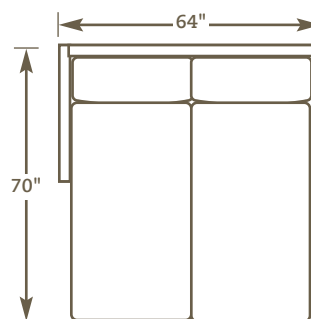

DOUBLE CHAISE
K801CHS