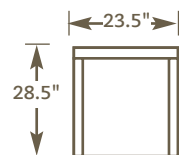

OW	OD	OH
30"	30"	13.5"

Natural Slate Top

THE BIMINI COLLECTION

Scale (approximately): 1/4" = 1 Foot

ONE ARM CHAIR
K801L/RCHR

ARMLESS CHAIR
K801ARMC

CORNER CHAIR
K801CRN

LOVESEAT
K8001-3

LOUNGE CHAIR
K801

OCCASIONAL TABLES
OT801C
OT801SG
OT801N
OT801V

DOUBLE CHAISE
K801CHS

OTTOMAN
K801-O

DINING TABLE
OT811N / OT811V

DINING ARM CHAIR
K801-AC