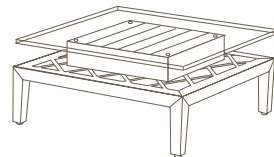

Bimini • OT801

Light Mahogany Finish with Verdi Slate Top (left) and Dark Mahogany Finish with Natural Slate Top (right)

Bimini Coffee Table • OT801V

OW	OD	OH
30"	30"	13.5"

Verdi Slate Top

Bimini Coffee Table • OT801N

OW	OD	OH
30"	30"	13.5"

Natural Slate Top

THE BIMINI COLLECTION

Scale (approximately): 1/4" = 1 Foot

ONE ARM CHAIR
K801L/RCHR

ARMLESS CHAIR
K801ARMC

CORNER CHAIR
K801CRN

LOVESEAT
K8001-3