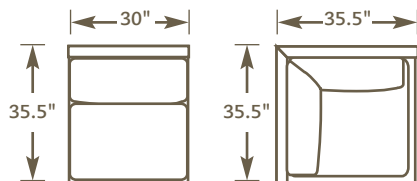

Bimini • OT801

Light Mahogany Finish with Verdi Slate Top (left) and Dark Mahogany Finish with Natural Slate Top (right)

Bimini Coffee Table • OT801V

OW	OD	OH
30"	30"	13.5"

Verdi Slate Top

Bimini Coffee Table • OT801N

OW	OD	OH
30"	30"	13.5"

Natural Slate Top

THE BIMINI COLLECTION

Scale (approximately): 1/4" = 1 Foot

ONE ARM CHAIR
K801L/RCHR

ARMLESS CHAIR
K801ARMC

CORNER CHAIR
K801CRN

LOVESEAT
K8001-3