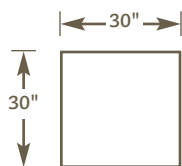

OCCASIONAL TABLES
OT801C
OT801SG
OT801N
OT801V