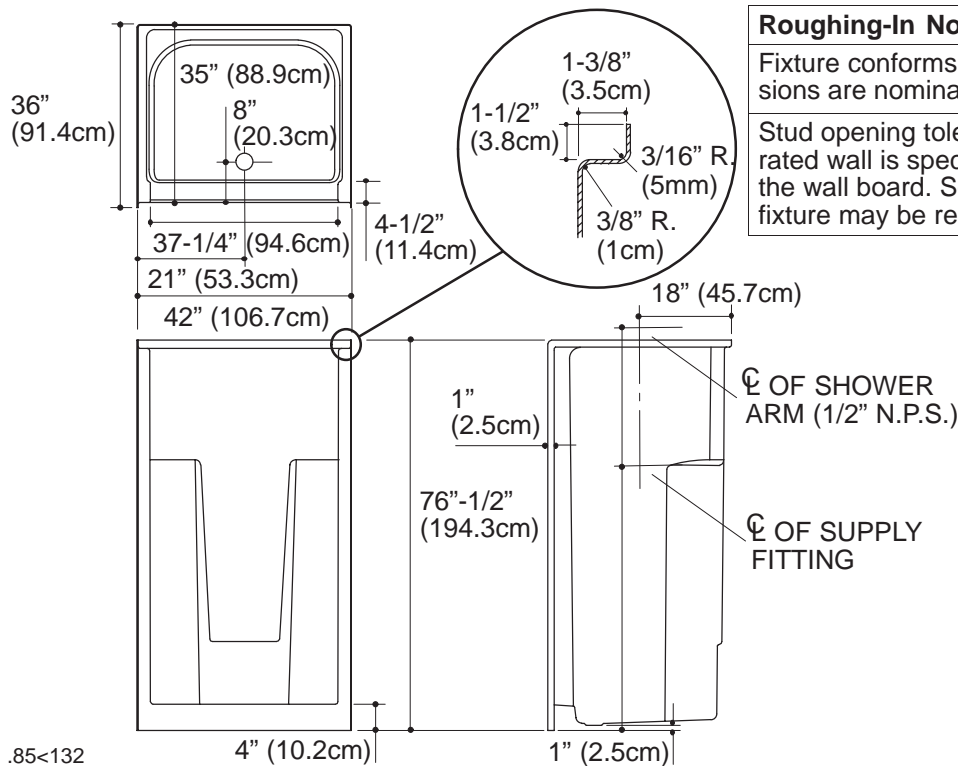

Product Information

Fixture:	
Weight	99 lbs.(45kg)
Configuration	1-piece
Drain Outlet	3-3/8" D. (8.6cm)

Installation Notes

Refer to installation instructions included with fixture before beginning installation.

Fixture not drilled for supply fittings.

Shimming may be required to level fixture.

Roughing-In Notes

Fixture conforms to ANSI Standard Z124.2. All dimensions are nominal.

Stud opening tolerance (+ 1/4" (6mm) – 0"). When fire rated wall is specified, dimensions are to the inside of the wall board. Some shimming between stud frame and fixture may be required.