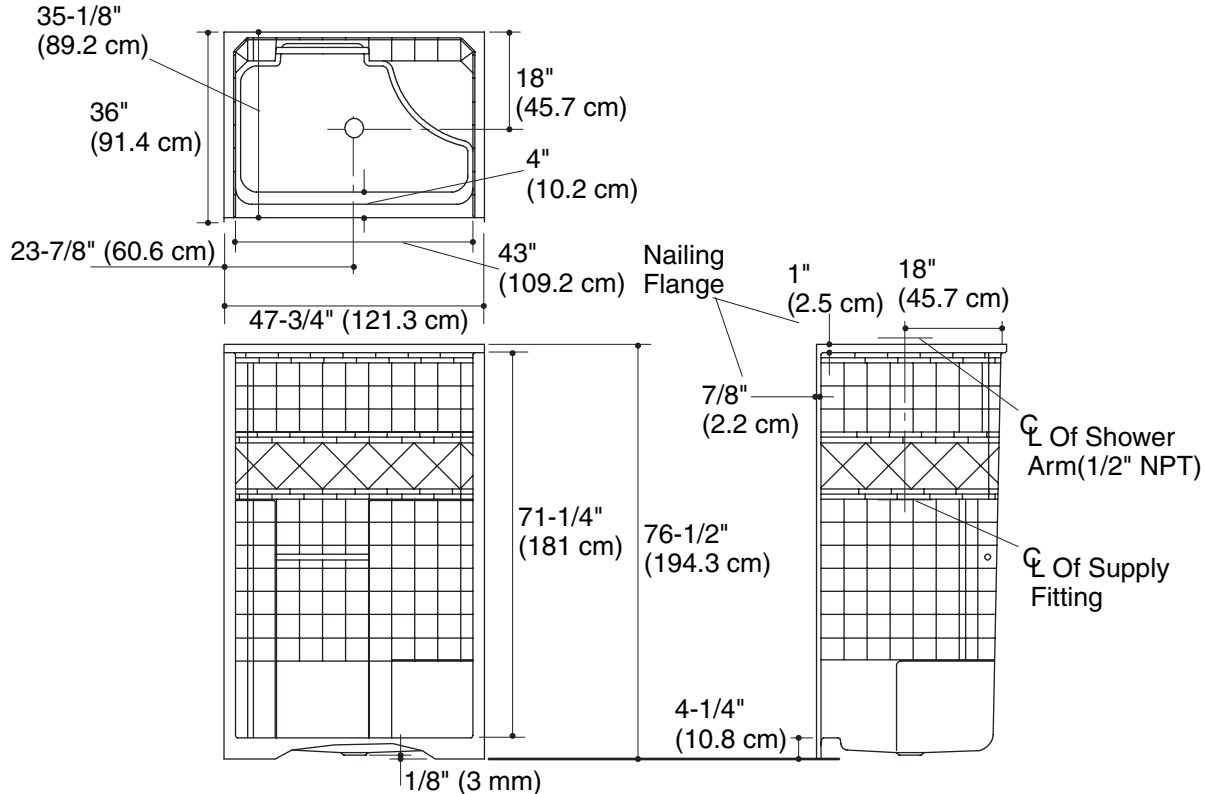

48" SHOWER MODULE K-1539 ALSO K-1540

Features

- *Fiberglass (FRP)*
- *Molded-in floor pattern*
- *Tile-look walls*
- *Integral ledges*
- *Integral seat at left or right*
- *47-3/4" (121.3 cm) x 36" (91.4 cm) x 76-1/2" (194.3 cm)*

* Refer to the Price Book for the glass options.

Product Specification

The fiberglass (FRP) shower module shall be 47-3/4" (121.3 cm) in length, 36" (91.4 cm) in width, and 76-1/2" (194.3 cm) in height. The shower module shall have integral ledges and an integral seat at left or right. The shower module shall have tile-look walls and a molded-in floor pattern. The shower module shall be Kohler Model K-_____-_____.

TERRACINA®

Technical Information

Fixture*:	
Weight	117 lbs (53.1 kg)
Configuration	1-piece
Outlet	3-3/8" (8.6 cm) D
* Approximate measurements for comparison only.	

Installation Notes

Refer to installation instructions included with the fixture before beginning installation.

The fixture is not drilled for supply fittings.

Shimming may be required to level the fixture.

Product Diagram