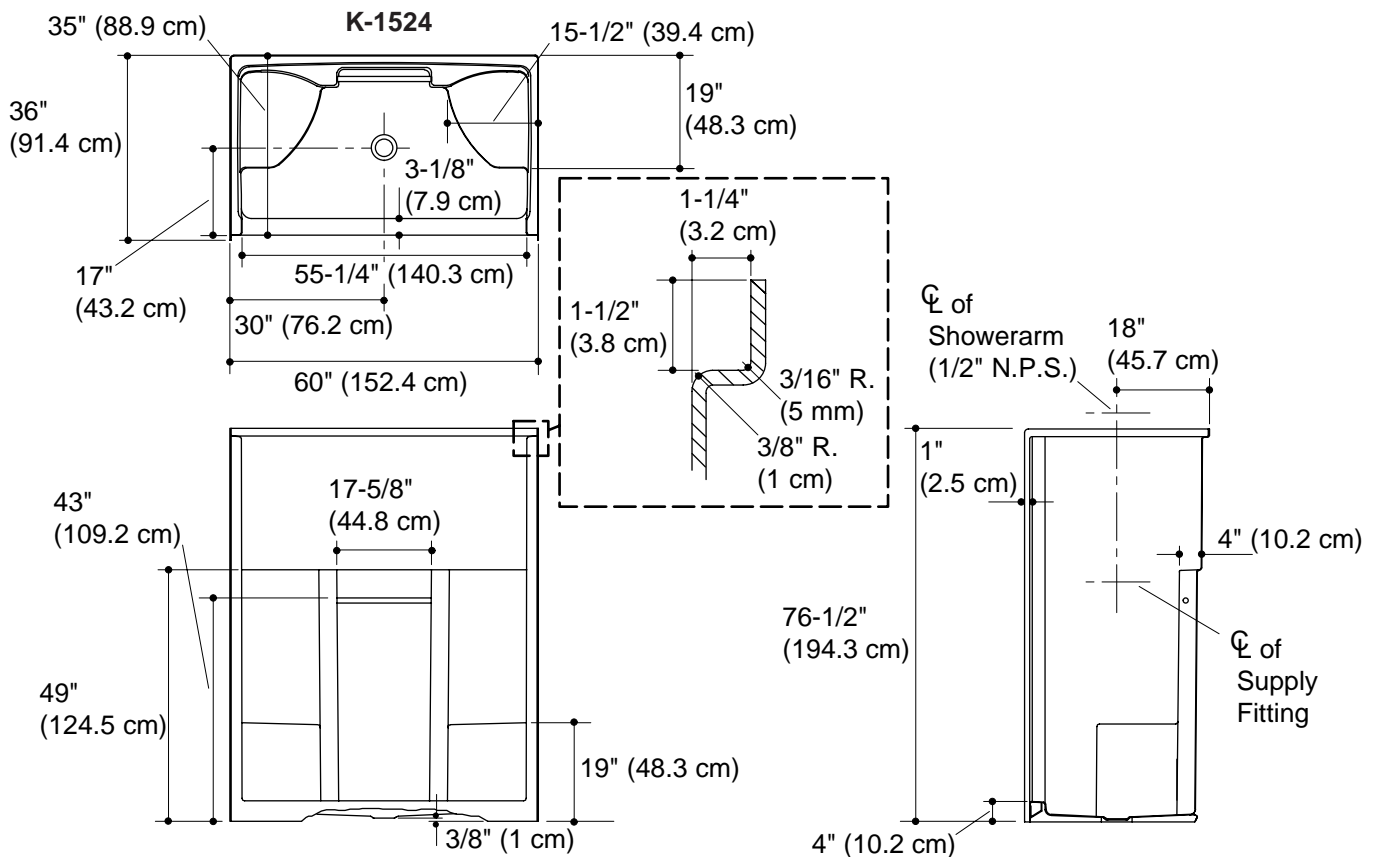

CAPE HATTERAS™

Technical Information

Fixture:	
Weight	137 lbs. (62.1 kg)
Configuration	1-piece
Drain hole	3-3/8" D. (8.6 cm)

Installation Notes

Refer to installation instructions included with the fixture before beginning installation.

The fixture is not drilled for supply fittings.

Shimming may be required to level the fixture.

Stud opening tolerance is + 1/4" (6 mm), - 0" (0 mm).

When fire rated construction is specified, dimensions are to the inside of the fire-rated wall.

Some shimming between stud frame and fixture may be required.

Product Diagram

CAPE HATTERAS™ 60" (152.4 cm) ONE-PIECE SHOWER MODULE

Page 2 of 2
113450-4-BB

THE BOLD LOOK
OF KOHLER®