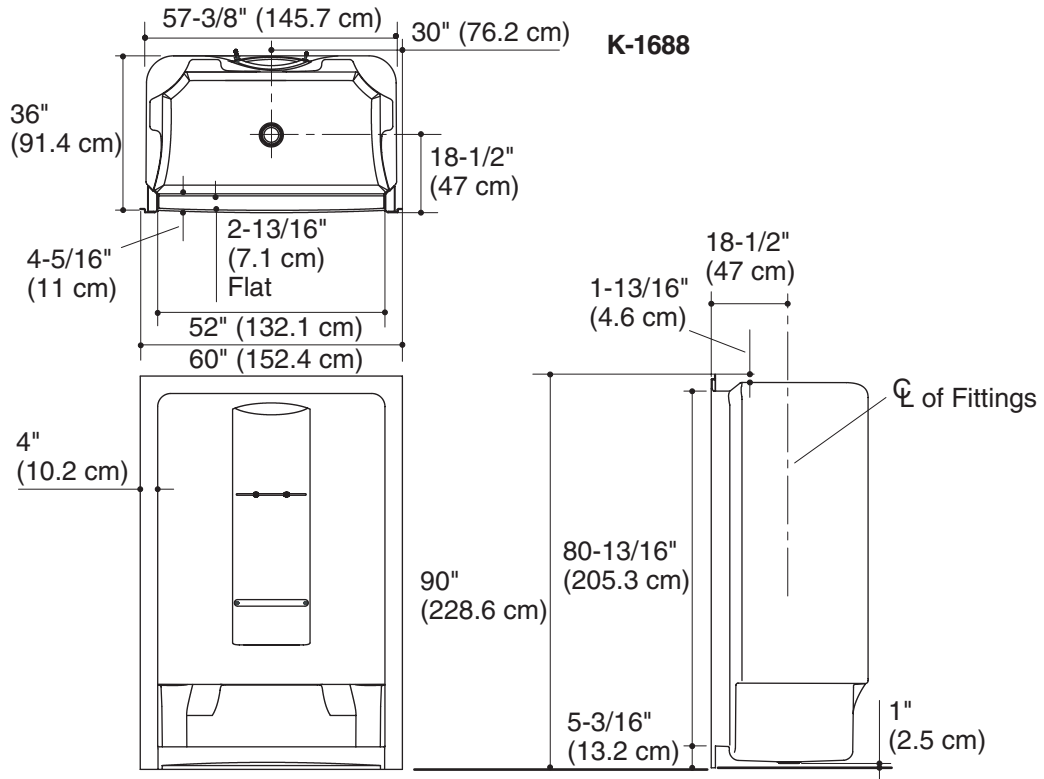

### Features

- Acrylic
- Integral high-dome ceiling
- Grab bar and shelf
- Integral soap ledges
- 60" (152.4 cm) x 36" (91.4 cm) x 90" (228.6 cm)

### Product Specification:

The acrylic shower module shall be 60" (152.4 cm) in length, 36" (91.4 cm) in width, and 90" (228.6 cm) in height. Shower module shall have an integral-high dome ceiling. Shower module shall have integral soap ledges, grab bar, and shelf. Shower module shall be Kohler Model K-1688-\_\_\_\_\_.

## Technical Information

Fixture:	
Weight	200 lbs (90.7 kg)
Configuration	1-piece
Drain	3-3/8" (8.6 cm) D.

Fixture conforms to ANSI Standard Z124.2. All dimensions are nominal.