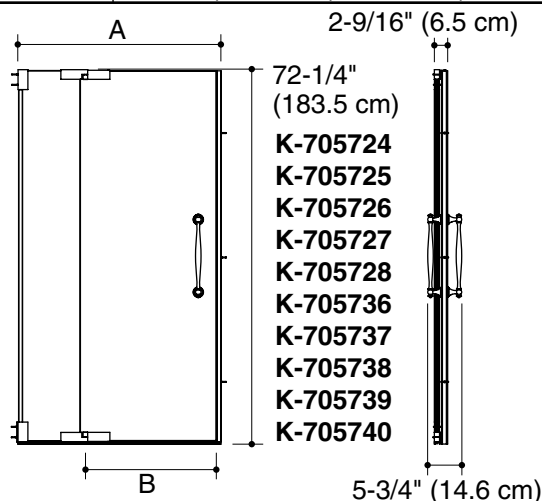

### Product Information

Applicable product:		
Opening Width	Glass Side Lite Quantity	Model
30-1/4" (76.8 cm) - 32-3/4" (83.2 cm)	1	K-705724-L-*
33-1/4" (84.5 cm) - 35-3/4" (90.8 cm)	1	K-705725-L-*
36-1/4" (92.1 cm) - 38-3/4" (98.4 cm)	1	K-705726-L-*
39-1/4" (99.7 cm) - 41-3/4" (106 cm)	1	K-705727-L-*
45-1/4" (114.9 cm) - 47-3/4" (121.3 cm)	1	K-705728-L-*
57-1/4" (145.4 cm) - 59-3/4" (151.8 cm)	2	K-705729-L-*
30-1/4" (76.8 cm) - 32-3/4" (83.2 cm)	1	K-705736-L-*
33-1/4" (84.5 cm) - 35-3/4" (90.8 cm)	1	K-705737-L-*
36-1/4" (92.1 cm) - 38-3/4" (98.4 cm)	1	K-705738-L-*

39-1/4" (99.7 cm) - 41-3/4" (106 cm)	1	K-705739-L-*
45-1/4" (114.9 cm) - 47-3/4" (121.3 cm)	1	K-705740-L-*
57-1/4" (145.4 cm) - 59-3/4" (151.8 cm)	2	K-705741-L-*

\*Specify frame finish when ordering.

### Installation Notes

Install this product according to the installation guide.

**For models with an opening width greater than 57-1/4" (145.4 cm):** The shower door must be installed between the two glass side lites.

Model	A (Min - Max)	B (Walk Through Max)
K-705729	57-1/4" (145.4 cm) - 59-3/4" (151.8 cm)	31-1/4" (79.4 cm)
K-705741	57-1/4" (145.4 cm) - 59-3/4" (151.8 cm)	31-1/4" (79.4 cm)