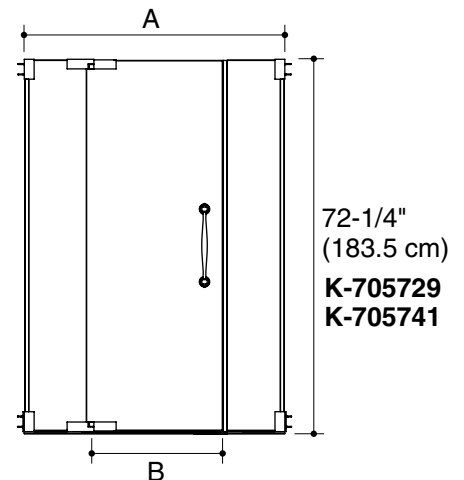

### Product Information

Applicable product:		
Opening Width	Glass Side Lite Quantity	Model
30-1/4" (76.8 cm) - 32-3/4" (83.2 cm)	1	K-705724-L-*
33-1/4" (84.5 cm) - 35-3/4" (90.8 cm)	1	K-705725-L-*
36-1/4" (92.1 cm) - 38-3/4" (98.4 cm)	1	K-705726-L-*
39-1/4" (99.7 cm) - 41-3/4" (106 cm)	1	K-705727-L-*
45-1/4" (114.9 cm) - 47-3/4" (121.3 cm)	1	K-705728-L-*
57-1/4" (145.4 cm) - 59-3/4" (151.8 cm)	2	K-705729-L-*
30-1/4" (76.8 cm) - 32-3/4" (83.2 cm)	1	K-705736-L-*
33-1/4" (84.5 cm) - 35-3/4" (90.8 cm)	1	K-705737-L-*
36-1/4" (92.1 cm) - 38-3/4" (98.4 cm)	1	K-705738-L-*

39-1/4" (99.7 cm) - 41-3/4" (106 cm)	1	K-705739-L-*
45-1/4" (114.9 cm) - 47-3/4" (121.3 cm)	1	K-705740-L-*
57-1/4" (145.4 cm) - 59-3/4" (151.8 cm)	2	K-705741-L-*

\*Specify frame finish when ordering.

### Installation Notes

Install this product according to the installation guide.

**For models with an opening width greater than 57-1/4" (145.4 cm):** The shower door must be installed between the two glass side lites.

Model	A (Min - Max)	B (Walk Through Max)
K-705729	57-1/4" (145.4 cm) - 59-3/4" (151.8 cm)	31-1/4" (79.4 cm)
K-705741	57-1/4" (145.4 cm) - 59-3/4" (151.8 cm)	31-1/4" (79.4 cm)