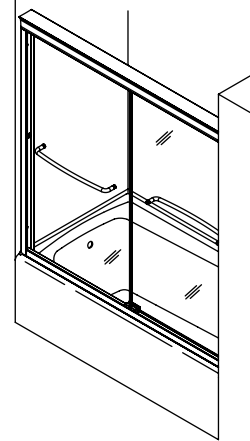

Features

- CleanCoat™ glass coating
- Center-guided door panel mechanism for smooth, quiet sliding action and easy cleaning
- Out-of-plumb adjustability allows for easy installation
- Stainless steel hardware prevents rusting or corrosion
- Smooth, easy-to-clean wall jambs
- Gently curved inside and outside towel bar
- 3/8" (1 cm) thick tempered glass

Codes/Standards Applicable

Specified model meets or exceeds the following:

- ANSI Z97.1 (tempered glass)

BYPASS BATH/SHOWER DOORS K-702205

ALSO K-702207, K-702209

Glass Options

- L: Clear

Frame Finishes/Colors:

- BH: Bright Brass
- SHP: Polished Silver
- NX: Brushed Nickel
- ABV: Brushed Bronze

Specified Model

Model	Application	Glass Options	Frame Finishes/Colors			
K-702205	Bath	☐ L	☐ BH	☐ SHP	☐ NX	☐ ABV
K-702207	Shower	☐ L	☐ BH	☐ SHP	☐ NX	☐ ABV
K-702209	Shower	☐ L	☐ BH	☐ SHP	☐ NX	☐ ABV

Product Specification

Bypass bath and shower door shall have 3/8" (1 cm) thick tempered glass and CleanCoat glass coating. Door shall have out-of-plumb adjustability for easy installation, stainless steel hardware to prevent rusting or corrosion, and gently curved inside and outside towel bar. Door shall have smooth, easy-to-clean wall jambs. Door shall have a center-guided door panel mechanism for smooth, quiet sliding action and easy cleaning. Shower door shall be Kohler Model K-_____-L-_____.