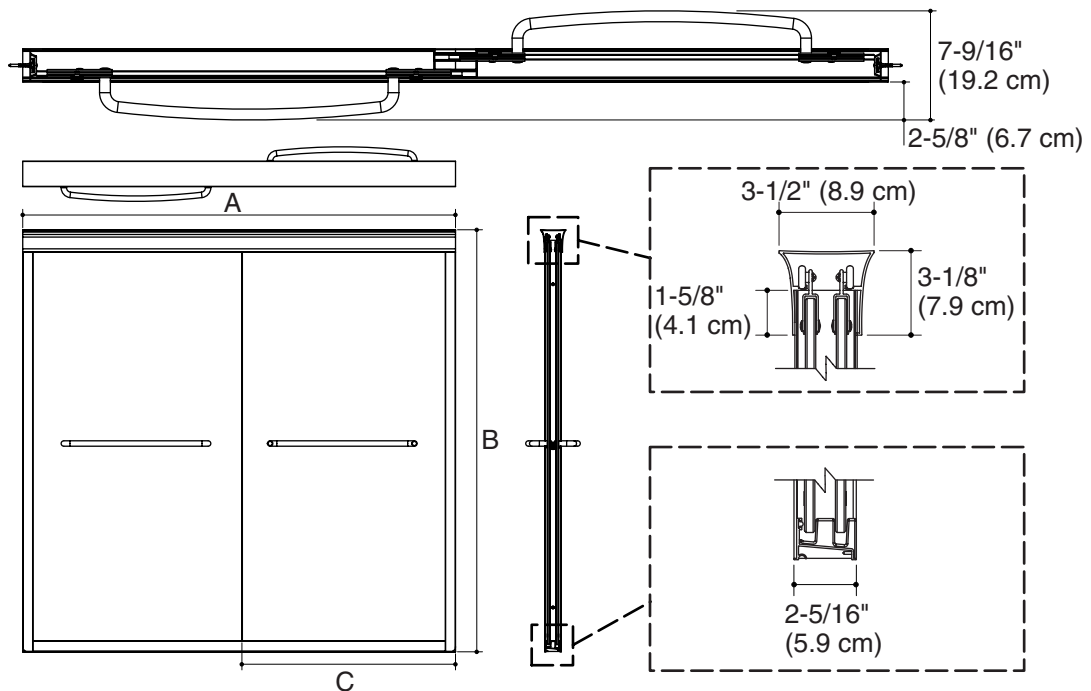

Product Specification

Bypass bath and shower door shall have 3/8" (1 cm) thick tempered glass and CleanCoat glass coating. Door shall have out-of-plumb adjustability for easy installation, stainless steel hardware to prevent rusting or corrosion, and gently curved inside and outside towel bar. Door shall have smooth, easy-to-clean wall jambs. Door shall have a center-guided door panel mechanism for smooth, quiet sliding action and easy cleaning. Shower door shall be Kohler Model K-_____-L-_____.

FLUENCE®

Installation Notes

Install this product according to the installation guide.

Model	A (Max)	B	C (Walk Through)
K-702205	59-5/8" (151.4 cm)	58-5/16" (148.1 cm)	27-7/8" (70.8 cm)
K-702207	59-5/8" (151.4 cm)	70-5/16" (180.2 cm)	27-7/8" (70.8 cm)
K-702209	47-5/8" (121 cm)	70-5/16" (180.2 cm)	21-7/8" (55.6 cm)