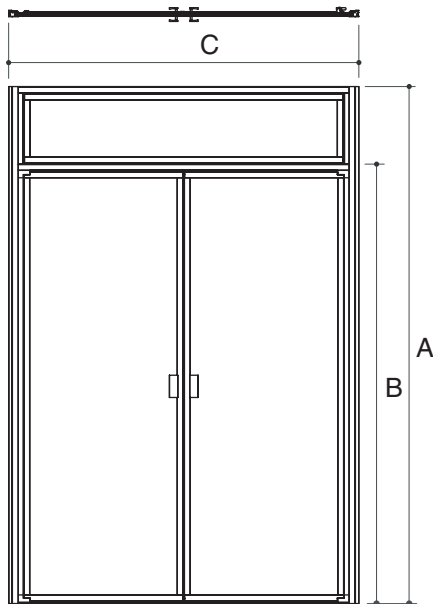

## K-705771, K-705772, K-705773, K-705774 FOUNTAINHEAD™ FRAMED PIVOT SHOWER DOOR

### Product Information

Applicable product:	
60" (152.4 cm) French shower door	K-705771
72" (182.9 cm) French shower door	K-705772
60" (152.4 cm) French shower door with transom	K-705773
72" (182.9 cm) French shower door with transom	K-705774

### Installation Notes

Install this product according to the installation guide.

	A (Min - Max)	B (Min - Max)	C (Min - Max)
K-705771	74-5/16" (188.8 cm) - 74-5/8" (189.5 cm)*		57-1/2" (146.1 cm) - 59" (149.9 cm)
K-702772	74-5/16" (188.8 cm) - 74-5/8" (189.5 cm)*		69-1/2" (176.5 cm) - 71" (180.3 cm)
K-702773		87-3/8" (221.9 cm) - 87-3/4" (222.9 cm)	57-1/2" (146.1 cm) - 59" (149.9 cm)
K-702774		87-3/8" (221.9 cm) - 87-3/4" (222.9 cm)	69-1/2" (176.5 cm) - 71" (180.3 cm)