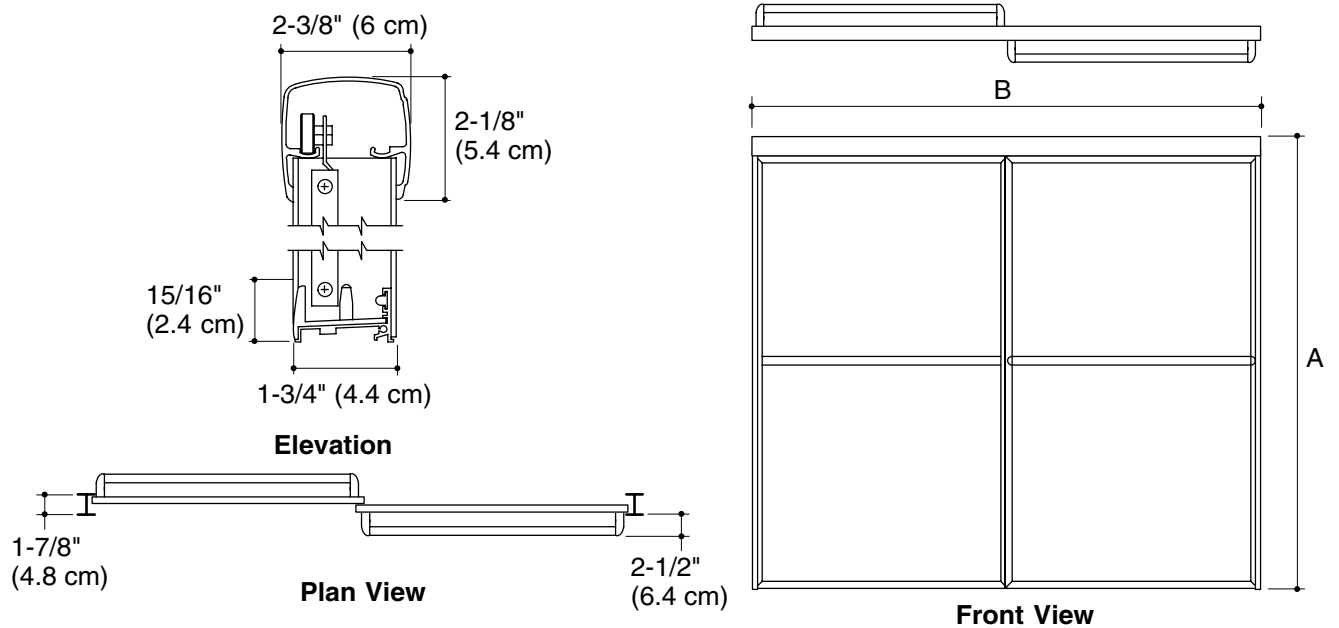

Installation Notes

Install this product according to the installation guide.

Roughing-In Notes		
Model	A	B
K-701111	69-9/16" (176.7 cm)	40-1/2" (102.9 cm) to 42-1/2" (108 cm)
K-701112	69-9/16" (176.7 cm)	42-1/2" (108 cm) to 44-1/2" (113 cm)
K-701113	69-9/16" (176.7 cm)	44-1/2" (113 cm) to 46-1/2" (118.1 cm)
K-701114	69-9/16" (176.7 cm)	46-1/2" (118.1 cm) to 48-1/2" (123.2 cm)
K-701116	69-9/16" (176.7 cm)	48-1/2" (123.2 cm) to 51" (129.5 cm)
K-701117	69-9/16" (176.7 cm)	51" (129.5 cm) to 53" (134.6 cm)
K-701118	69-9/16" (176.7 cm)	53" (134.6 cm) to 55" (139.7 cm)
K-701119	69-9/16" (176.7 cm)	55" (139.7 cm) to 57" (144.8 cm)
K-701123	65-1/2" (166.4 cm)	43" (109.2 cm) to 45" (114.3 cm)
K-701130	65-1/2" (166.4 cm)	57" (144.8 cm) to 59" (149.9 cm)
K-711100 Custom	50" (127 cm) to 72" (182.9 cm)	39" (99.1 cm) to 60" (152.4 cm)

Product Diagram