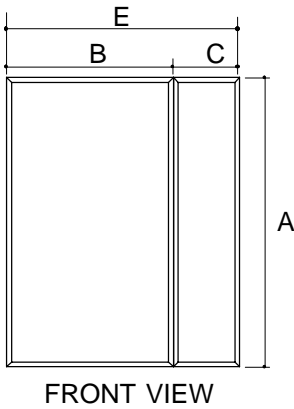

Roughing-In Notes					
	A	B	C	E	G (MAX.)
K-701232	71"	28 to 30"	8"	36" to 38"	22"
K-701233	71"	30 to 32"	8"	38" to 40"	24"
K-701234	71"	30 to 32"	10"	40" to 42"	24"
K-701235	71"	30 to 32"	12"	42" to 44"	24"
K-701236	71"	32 to 34"	12"	44" to 46"	26"
K-701237	71"	34 to 36"	12"	46" to 48"	28"
K-701238	71"	34 to 36"	14"	48" to 50"	28"
K-701239	71"	34 to 36"	16"	50" to 52"	28"
K-701240	71"	34 to 36"	18"	52" to 54"	28"
K-701241	71"	34 to 36"	20"	54" to 56"	28"
K-701242	71"	34 to 36"	22"	56" to 58"	28"
K-701243	71"	34 to 36"	24"	58" to 60"	28"
K-701247	65"	28 to 30"	8"	36" to 38"	22"
K-701248	65"	30 to 32"	8"	38" to 40"	24"
K-701249	65"	30 to 32"	10"	40" to 42"	24"
K-701250	65"	30 to 32"	12"	42" to 44"	24"
K-701251	65"	32 to 34"	12"	44" to 46"	26"
K-701252	65"	34 to 36"	12"	46" to 48"	28"
K-721200 Custom	50" - 72"	28" - 36"	8" - 36"	36" - 72"	22" - 28"

PRODUCT DIAGRAM

K-701232 Focal Pivot Shower Doors

Page 2 of 2
115784-4-DA (-)