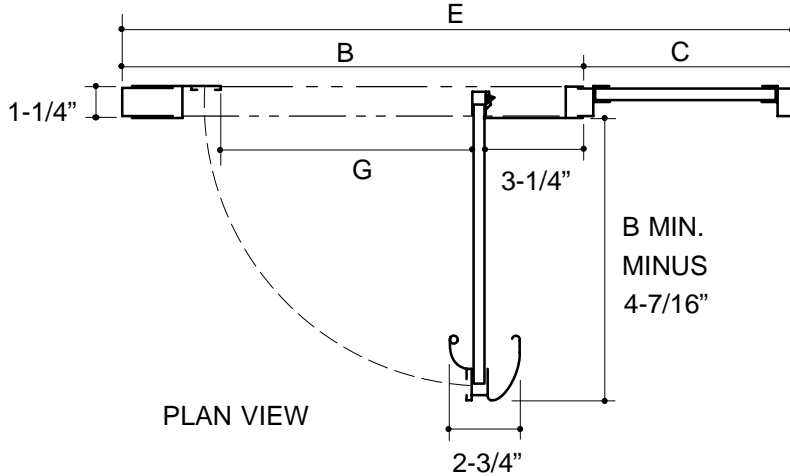

FOCAL

NOTE: PANEL MAY BE ATTACHED TO EITHER SIDE ON THE K-721200 CUSTOM DOOR. THE DOOR PIVOT WILL ALWAYS BE ATTACHED TO THE INLINE PANEL ON ALL OTHER MODELS NOTED.