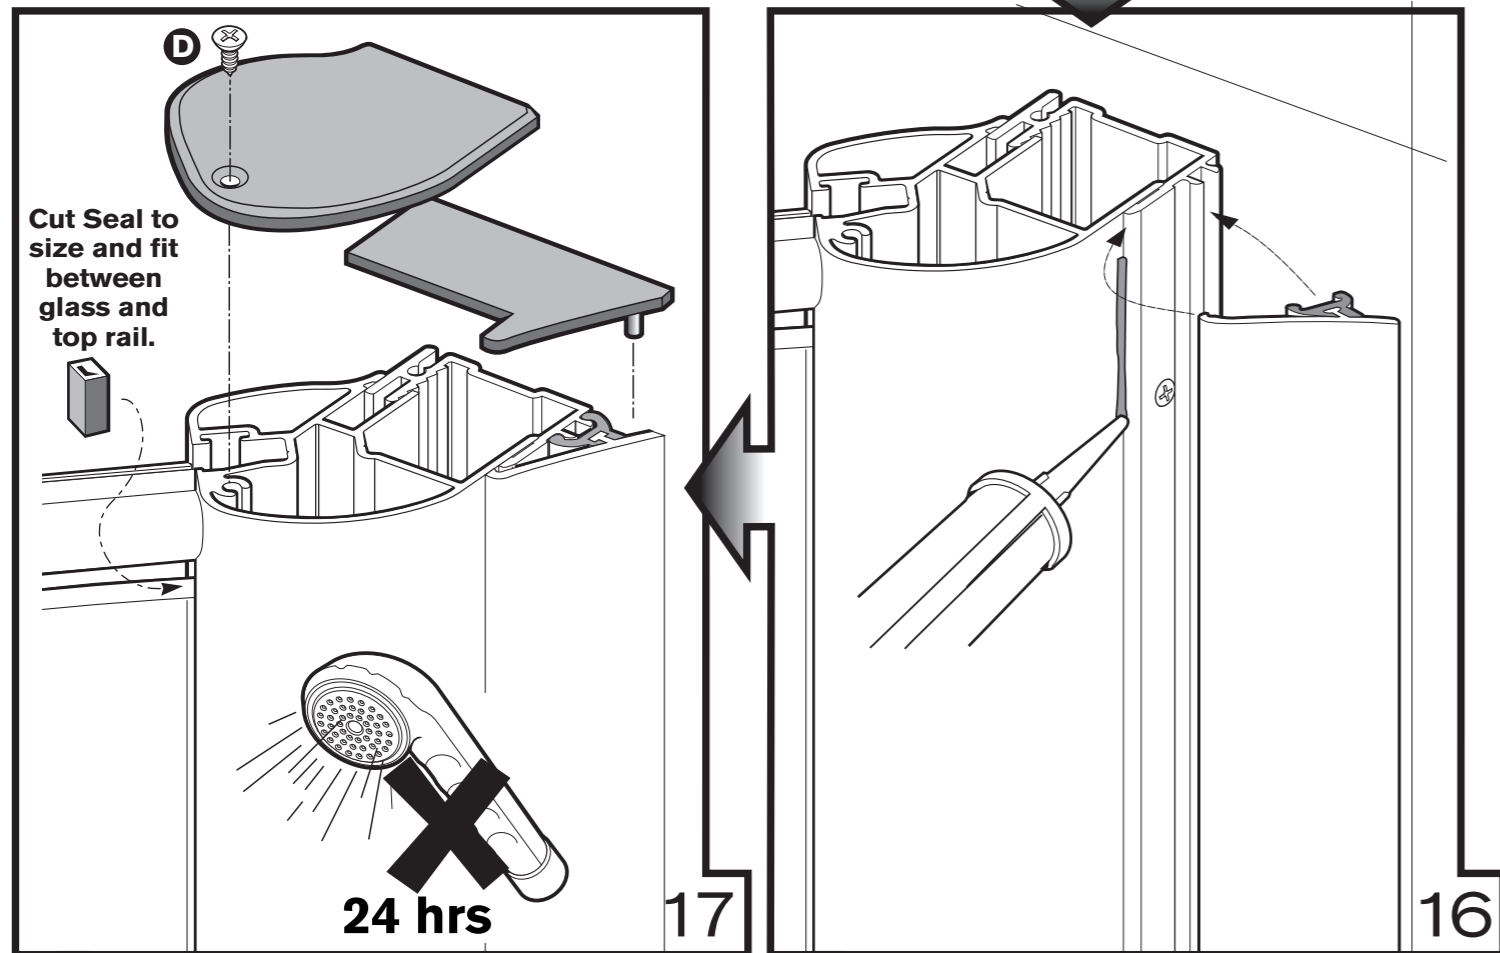

USA: 1-800-4-KOHLER
Canada: 1-800-964-5590
México: 001-877-680-1310

kohler.com

THE BOLD LOOK OF **KOHLER**
©2006 Kohler Co.

Cyan™
Walk-in
'Wet Room'
Enclosure
Left and Right
(K-705788 and K-705789)