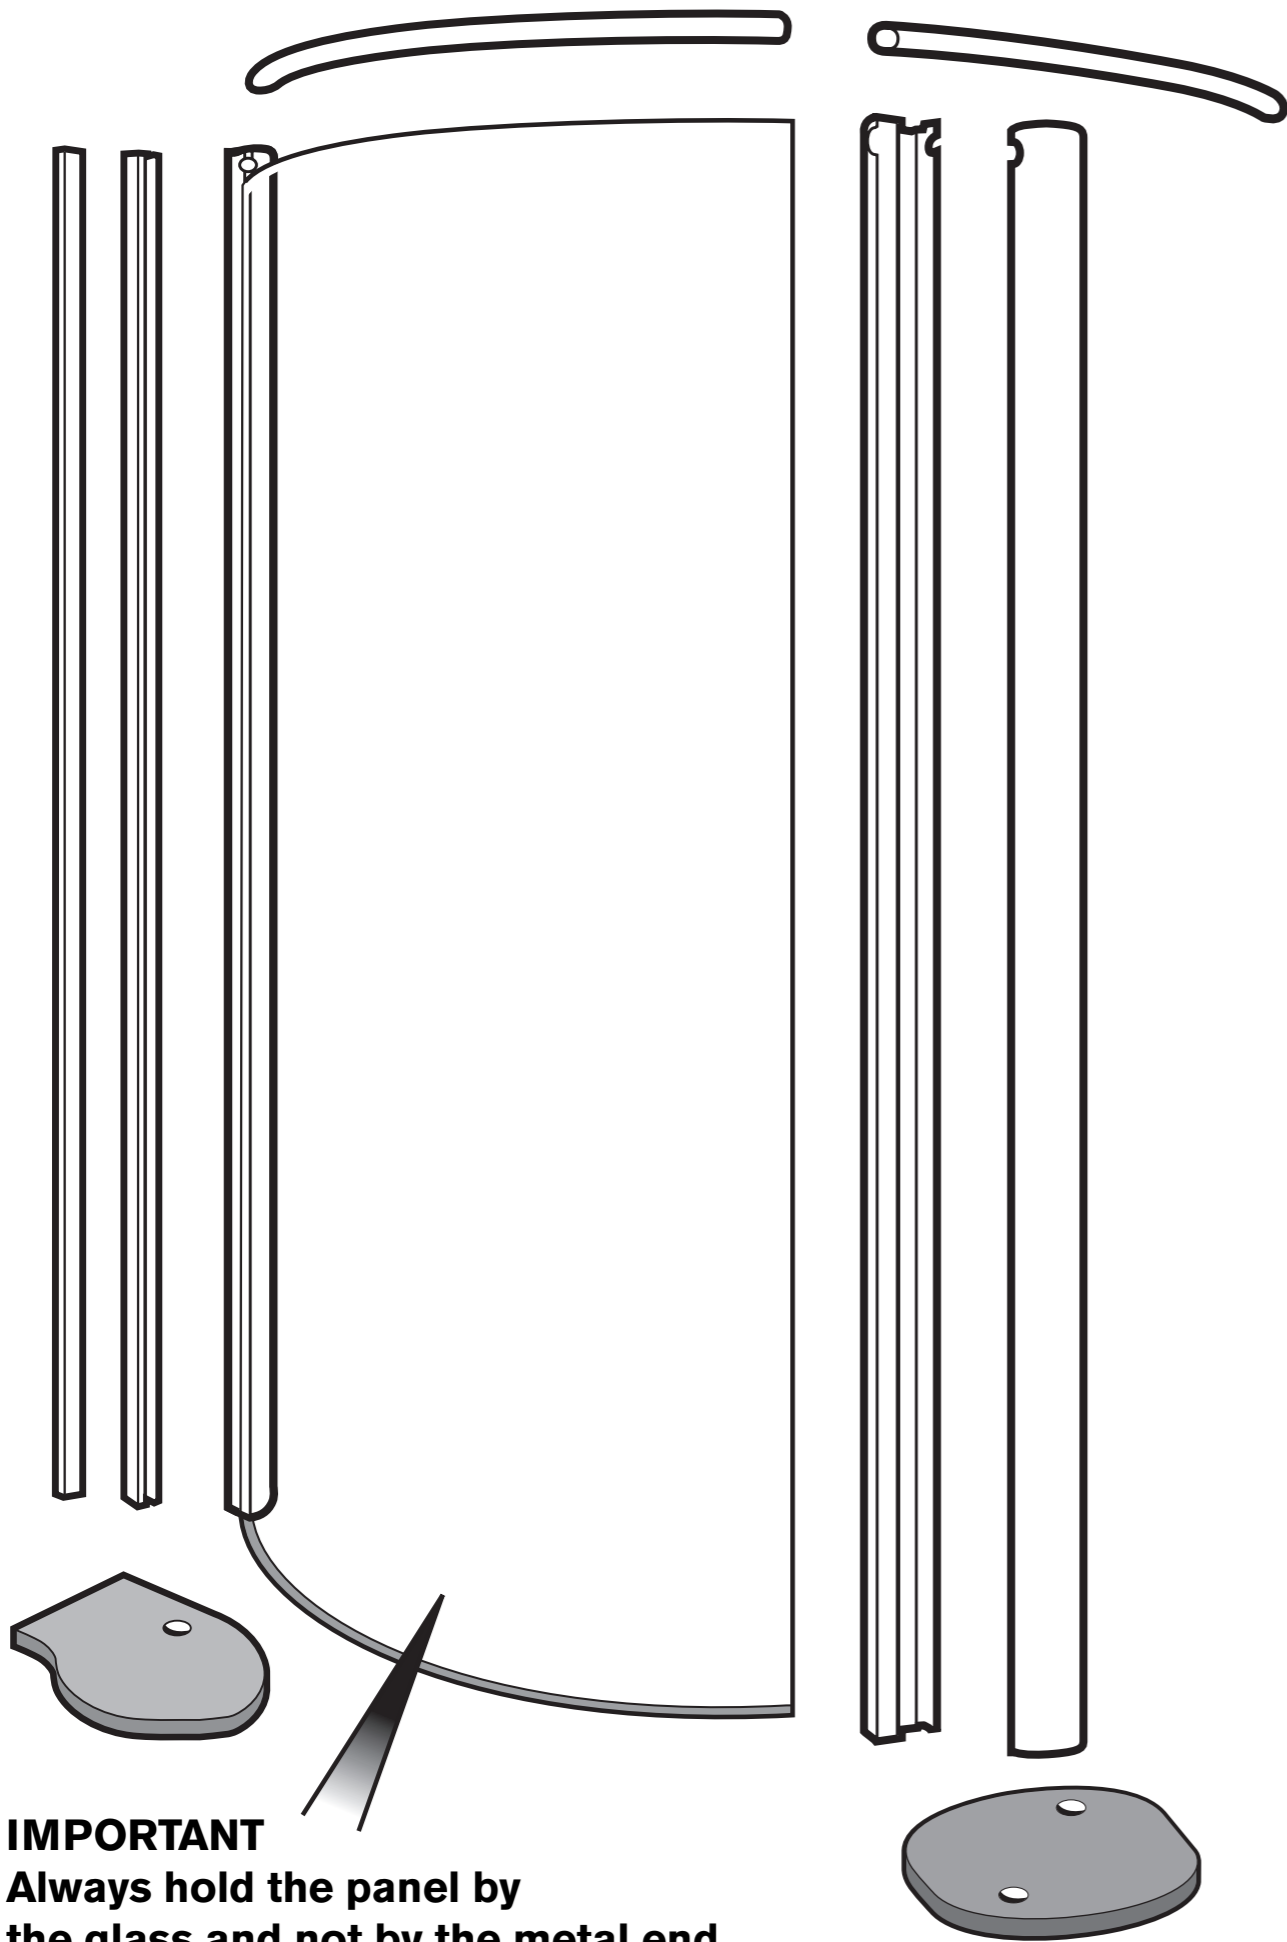

RECOMMENDED SAFETY PRECAUTIONS

Protective footwear when lifting panels

Safety glasses when drilling

USA: 1-800-4-KOHLER
 Canada: 1-800-964-5590
 México: 001-877-680-1310

kohler.com

THE BOLD LOOK OF **KOHLER**
 ©2006 Kohler Co.

Cyan™
 Walk-in
 'Wet Room'
 Enclosure
 Left and Right
 (K-705788 and K-705789)

IMPORTANT
 Always hold the panel by the glass and not by the metal end alone. We strongly recommend that this piece is always lifted by 2 people.