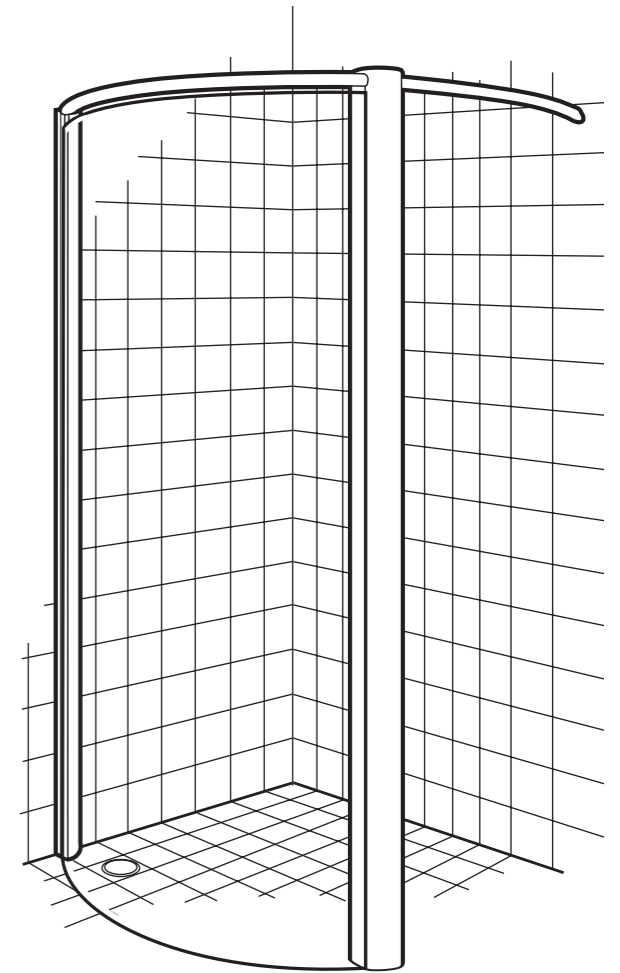

USA: 1-800-4-KOHLER
Canada: 1-800-964-5590
México: 001-877-680-1310

kohler.com

THE BOLD LOOK OF **KOHLER**
©2006 Kohler Co.

Cyan™
Walk-in
'Wet Room'
Enclosure
Left and Right
(K-705788 and K-705789)