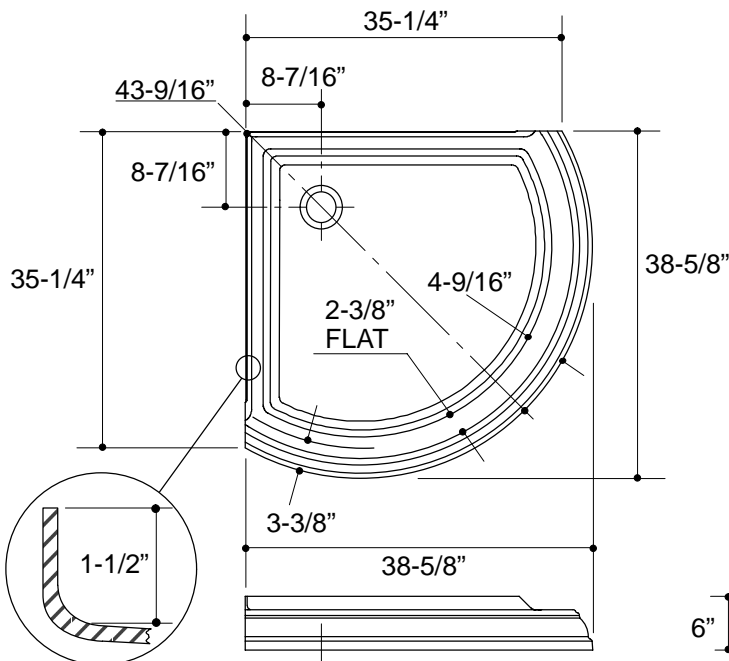

Ordering Information

Accessories/hardware:		
Drain	K-9132	recommended
Arica™ shower enclosure	K-705250-L	optional

Product Information

Fixture:	
Weight	35 lbs.
Configuration	1-piece
Drain Outlet	3-3/8" D.

Installation Notes

Refer to installation instructions included with fixture before beginning installation.

364

Roughing-In Notes

Fixture conforms to ANSI Standard Z124.2. All dimensions are nominal.