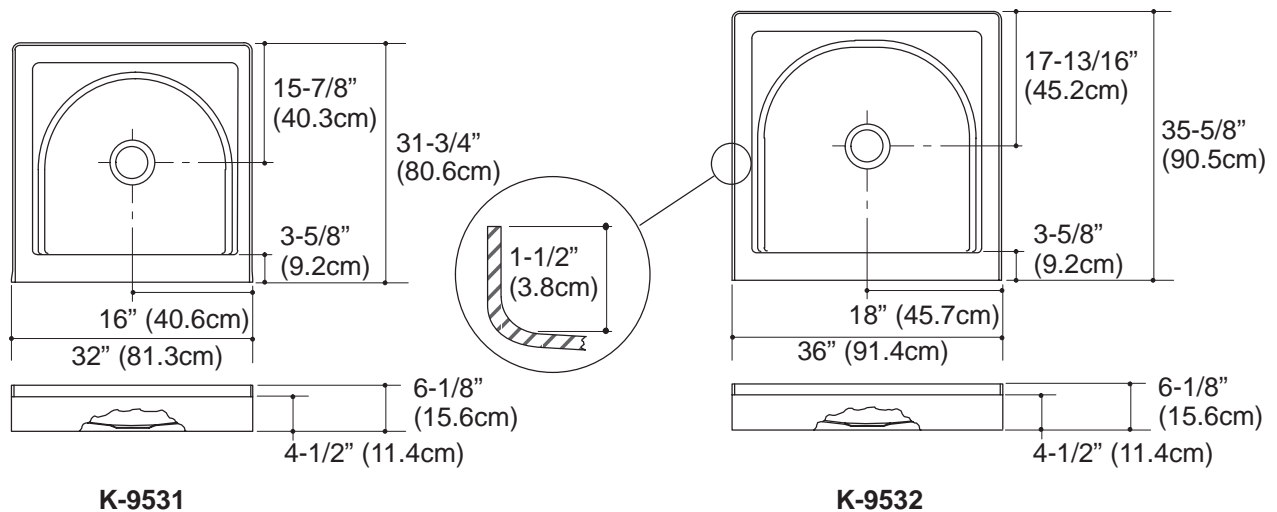

Product Information

Fixture:	
Weight, K-9531	33 lbs. (15 kg)
Weight, K-9532	47 lbs. (21.4 kg)
Configuration	1-piece
Drain Outlet	3-3/8" D. (8.6cm)

Installation Notes

Install this product according to the installation guide.

Fixture conforms to ANSI Standard Z124.2. All dimensions are nominal.

1.25>132