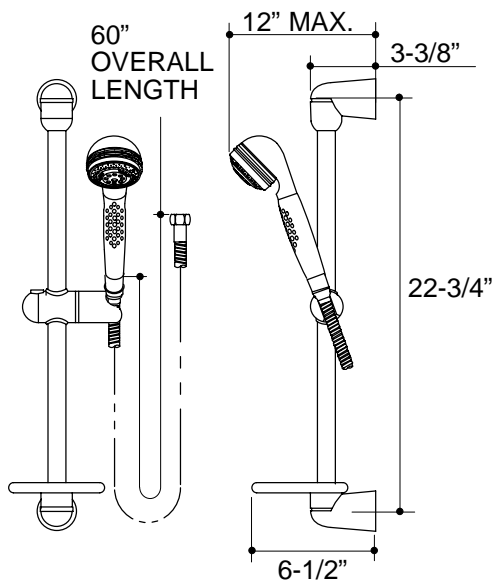

Ordering Information

Applicable product:	
Handshower kit	K-8520

**ELBOW AND VACUUM
 BREAKER DETAILS**