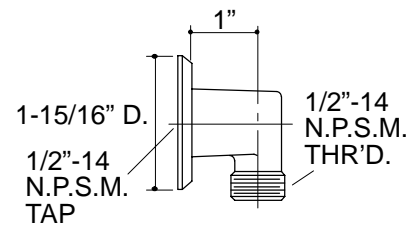

Ordering Information

Applicable product:	
Handshower kit	K-8520

**ELBOW AND VACUUM
 BREAKER DETAILS**