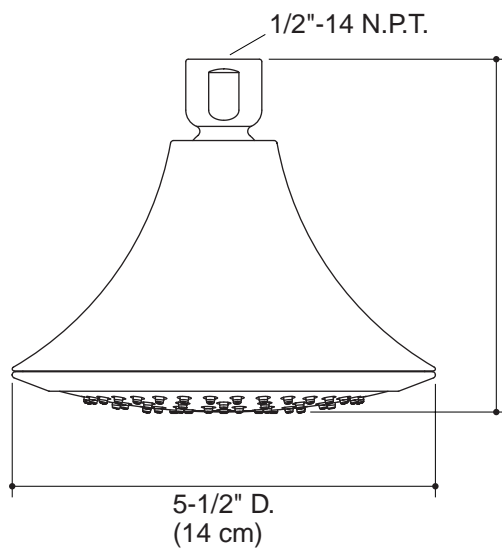

KOHLER® Roughing-In

K-10282, K-10284
FORTÉ™
SHOWERHEAD

Product Information

Applicable faucet trim:	
Single function showerhead	K-10282
Multi-function showerhead	K-10284

Installation Notes

Install this product according to the installation guide.