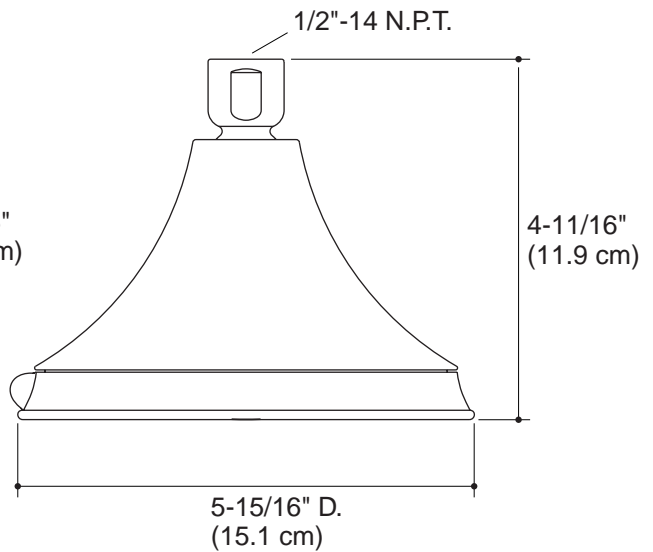

KOHLER® Roughing-In

K-10282, K-10284
FORTÉ™
SHOWERHEAD

Product Information

Applicable faucet trim:	
Single function showerhead	K-10282
Multi-function showerhead	K-10284

Installation Notes

Install this product according to the installation guide.

K-10284