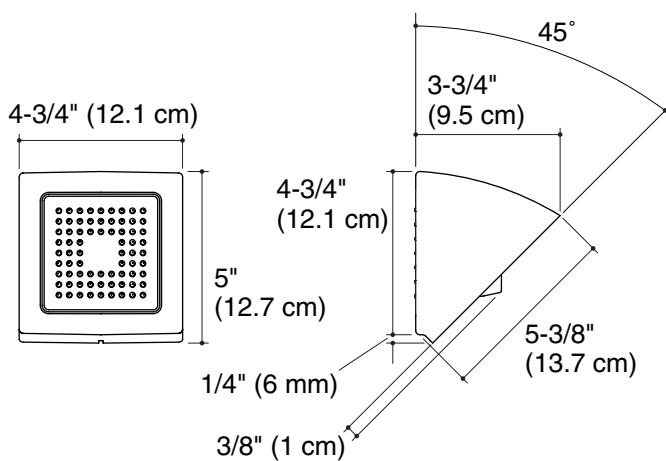

### Product Information

Applicable product:	
54-nozzle showerhead with soothing spray	K-8022
22-nozzle showerhead with stimulating spray	K-8023
Cutout dimension:	
3" (7.6 cm) D.	

### Installation Notes

Install this product according to the installation guide.

**K-8022**

**K-8023**