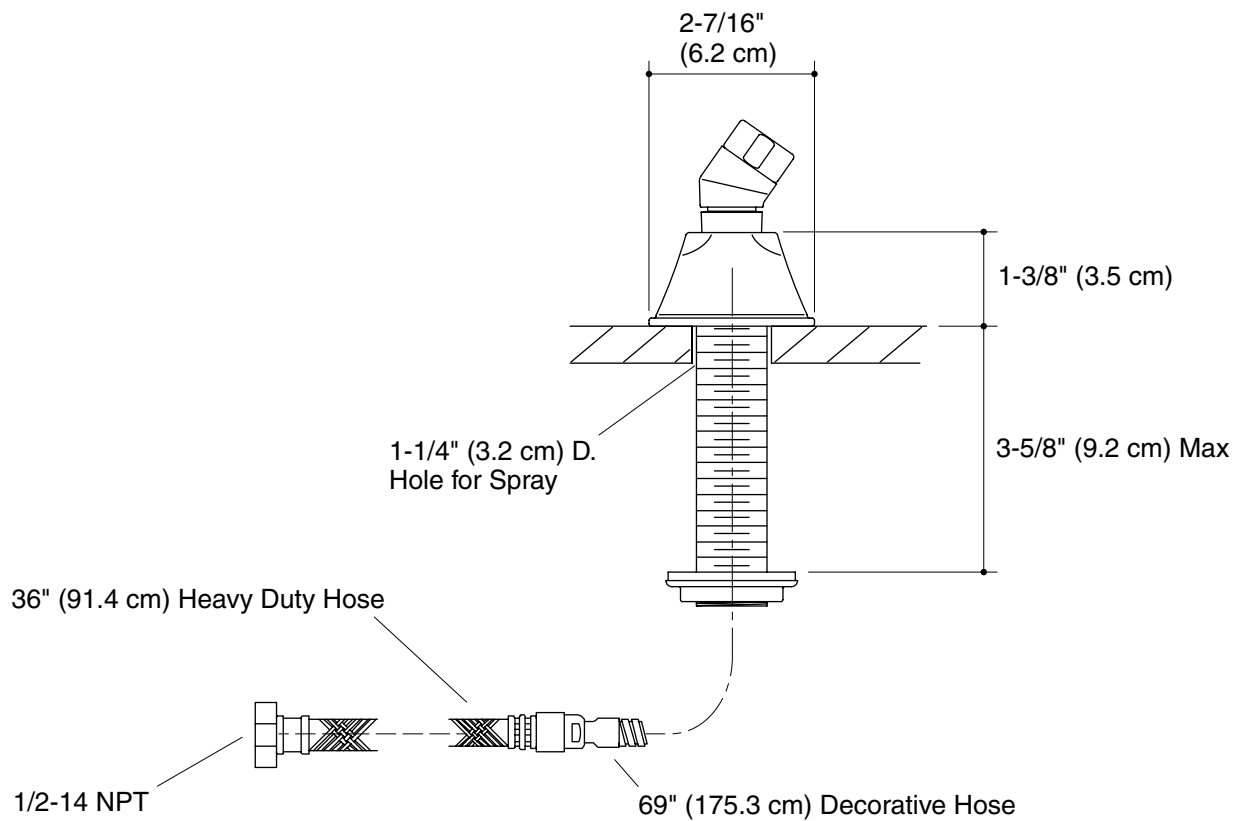

MEMOIRS®

Installation Notes

Install this product according to the installation guide.

Product Diagram