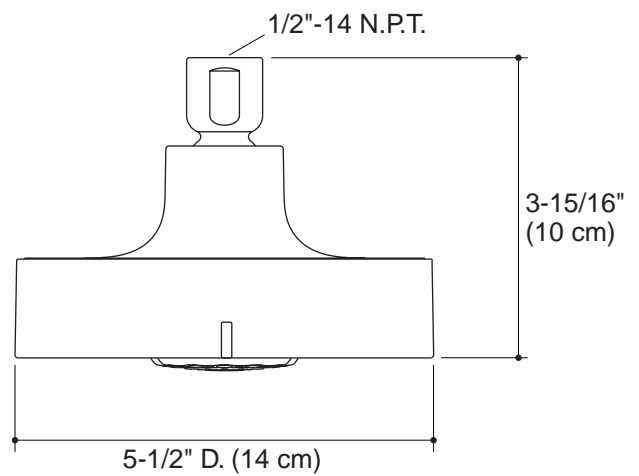

K-966

Product Diagram