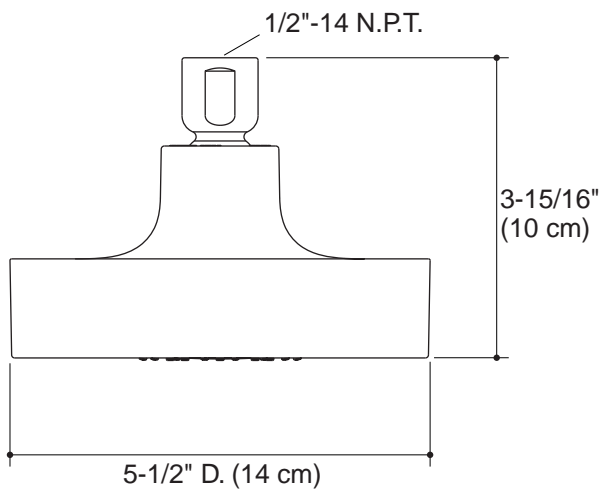

TABORET®

Installation Notes

Install this product according to the installation guide.

K-965