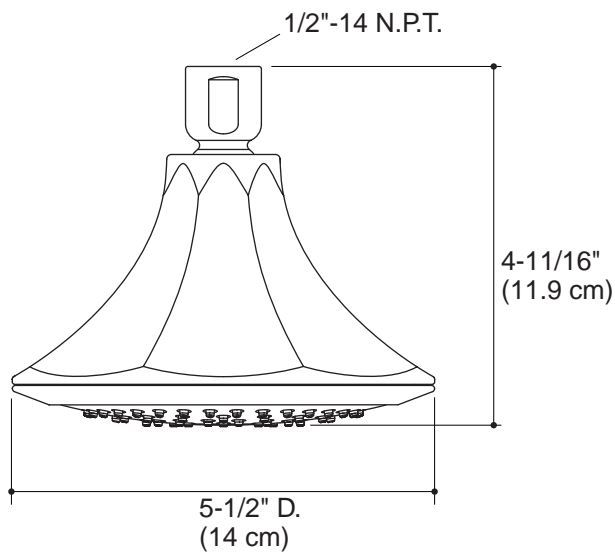

Product Information

Applicable faucet trim:	
Single function showerhead	K-457
Multi-function showerhead	K-444

Installation Notes

Install this product according to the installation guide.

K-457

K-444