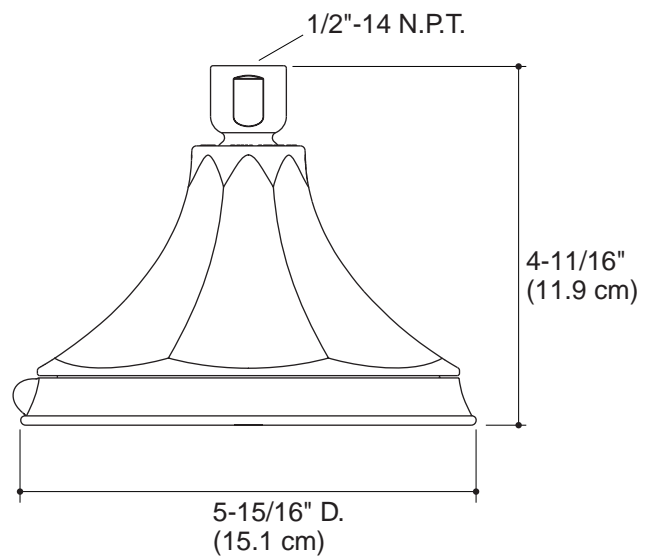

Product Information

Applicable faucet trim:	
Single function showerhead	K-457
Multi-function showerhead	K-444

Installation Notes

Install this product according to the installation guide.

K-457

K-444