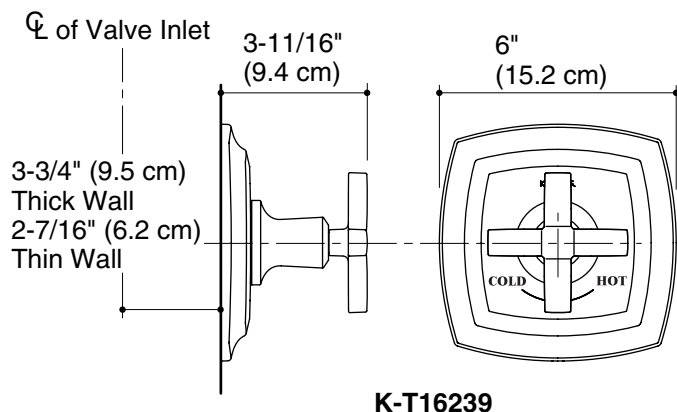

MARGAUX™

Installation Notes

Install this product according to the installation guide.

K-T16239