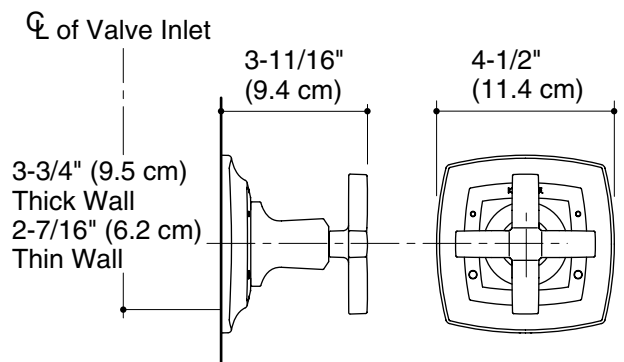

MARGAUX™

Installation Notes

Install this product according to the installation guide.

K-T16241

Product Diagram