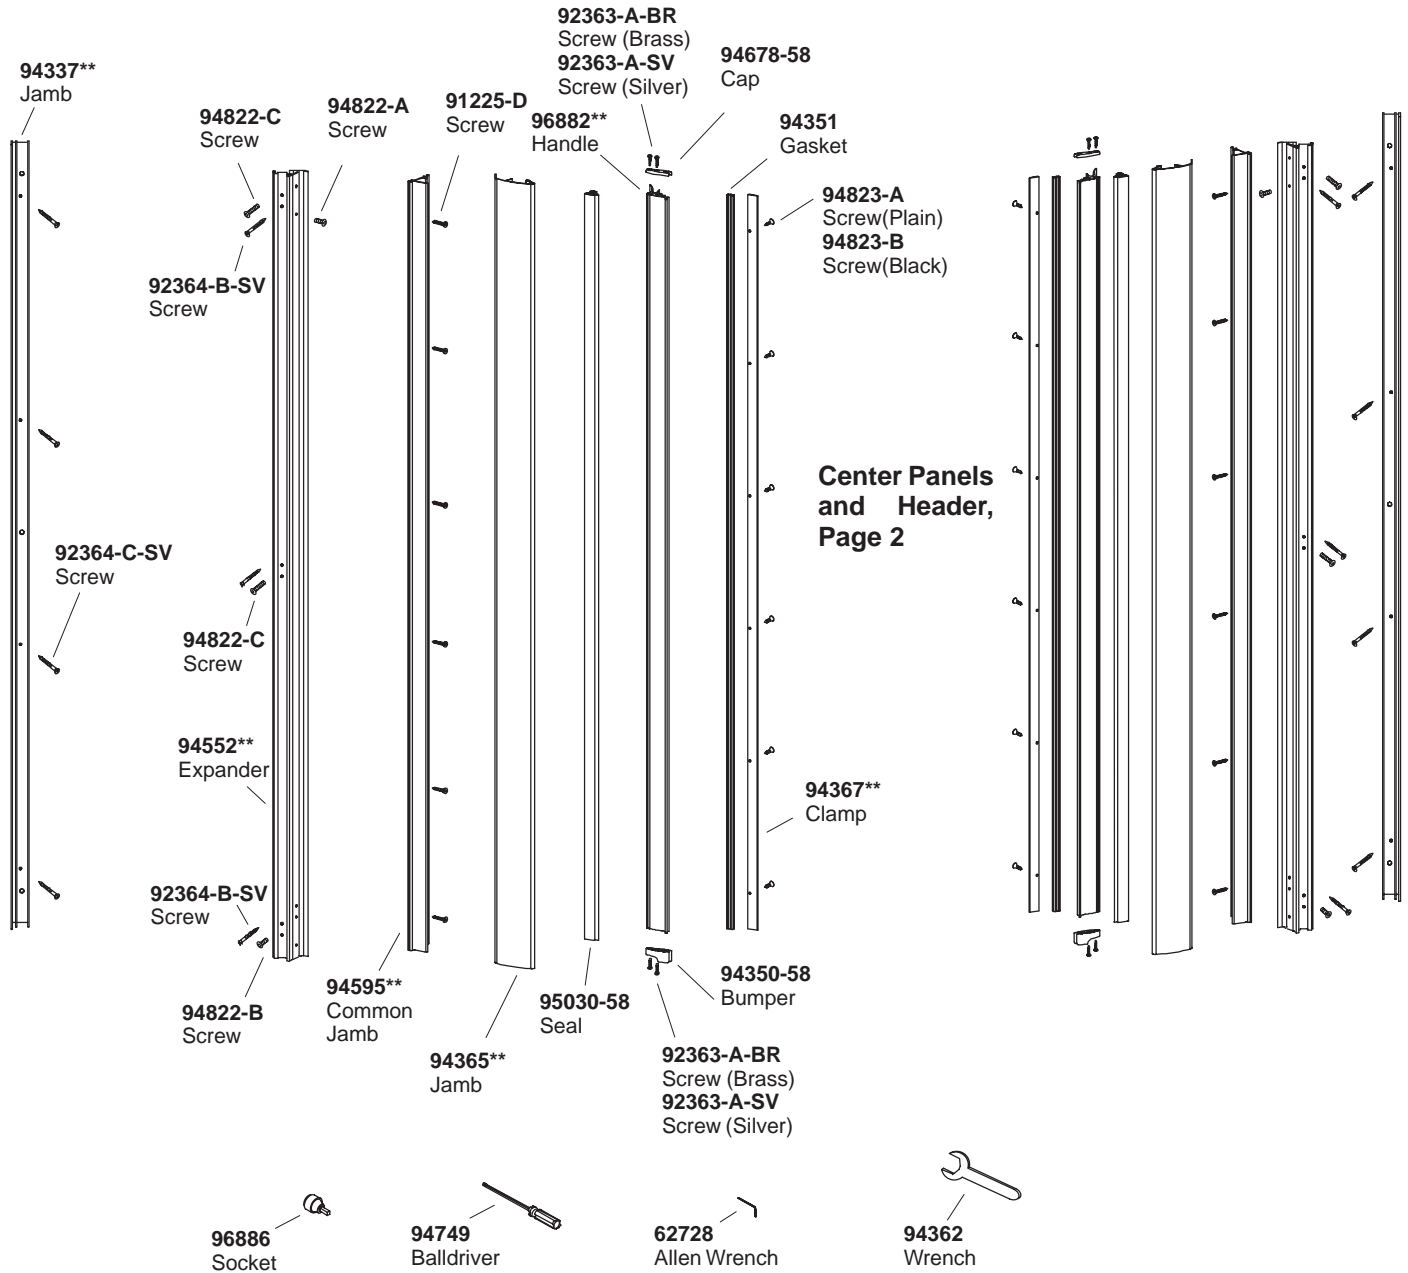

KOHLER® SERVICE PARTS

ALCOVE ENCLOSURE

K#	Description
K-5161-*-*-AA/BA	Alcove Enclosure

**Finish/color code must be specified when ordering.