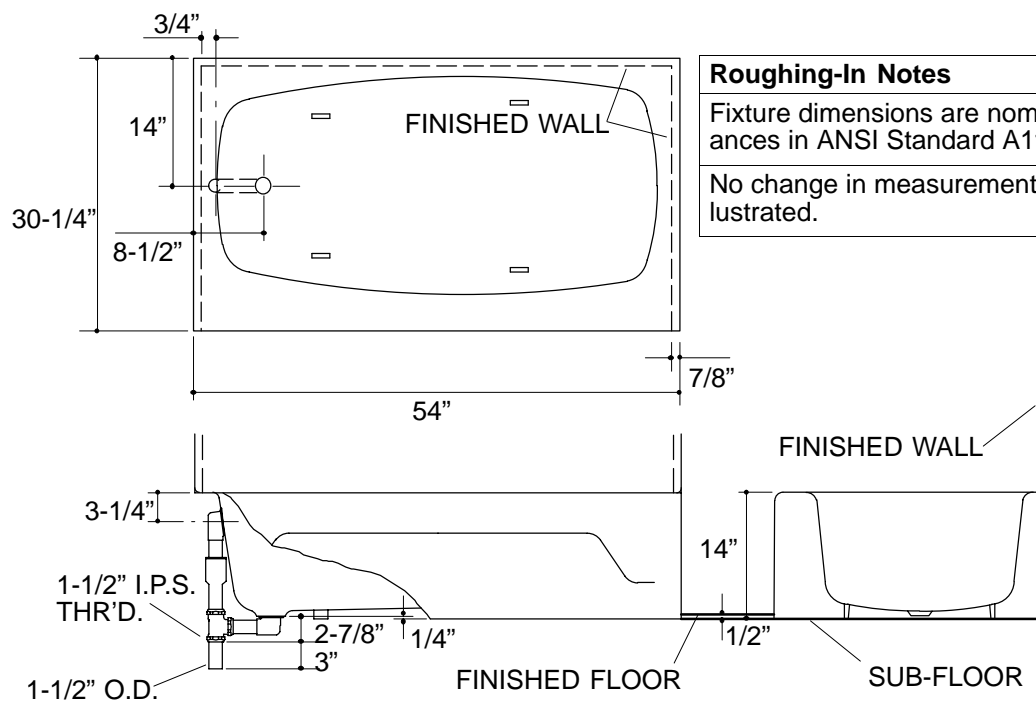

Ordering Information

Applicable product:		
Left outlet	K-745	shown
Right outlet	K-746	not shown
Accessories/hardware:		
Drain	K-7160-TF	recommended

Product Information

Fixture*:	basin area	top area	weight
Bathing well	37" x 22"	48" x 24"	277 lbs.
	water depth	capacity	
To overflow	8-5/8"	30 gal.	
* Approximate measurements for comparison only.			

Installation Notes

Refer to installation instructions included with fixture before beginning installation.

Roughing-In Notes

Fixture dimensions are nominal and conform to tolerances in ANSI Standard A112.19.1.

No change in measurements if connected with drain illustrated.