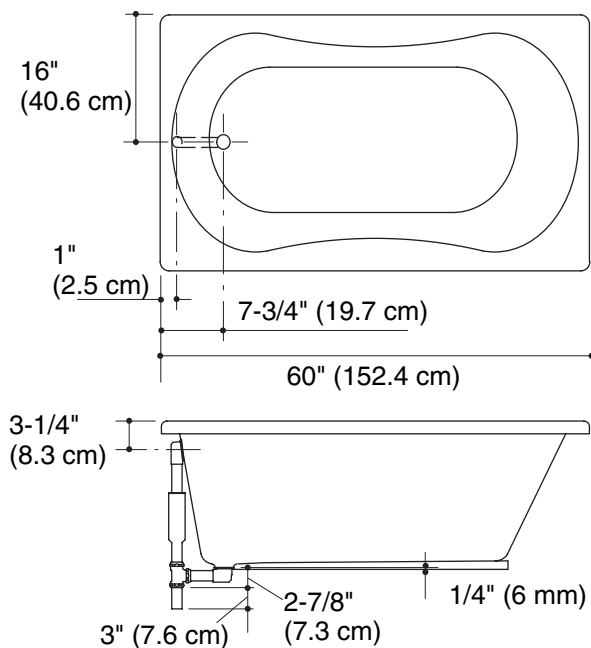

Recommended accessories:	
Drain	K-11677

Fixture*:	
Basin area:	
Bathing well	46" (116.8 cm) x 20" (50.8 cm)
Top area	55" (139.7 cm) x 22" (55.9 cm)
To overflow:	
Water depth	12-1/2" (31.8 cm)
Capacity	49 gal (185.5 L)
Weight	38 lbs (17.2 kg)
Drop-in cut-out	58-1/2" (148.6 cm) x 30-1/2" (77.5 cm)
* Approximate measurements for comparison only.	

## Installation Notes

Install this product according to the installation guide.

Floor support under bath must provide for a minimum of 36 lbs/square foot (173 kg/square meter) loading.

The apron must be installed before the finished floor and wall materials are installed.

This fixture conforms to ANSI Standard Z124.1.2. All dimensions are nominal.

No change in measurements if connected with drain illustrated. (K-11677 or K-11677M)