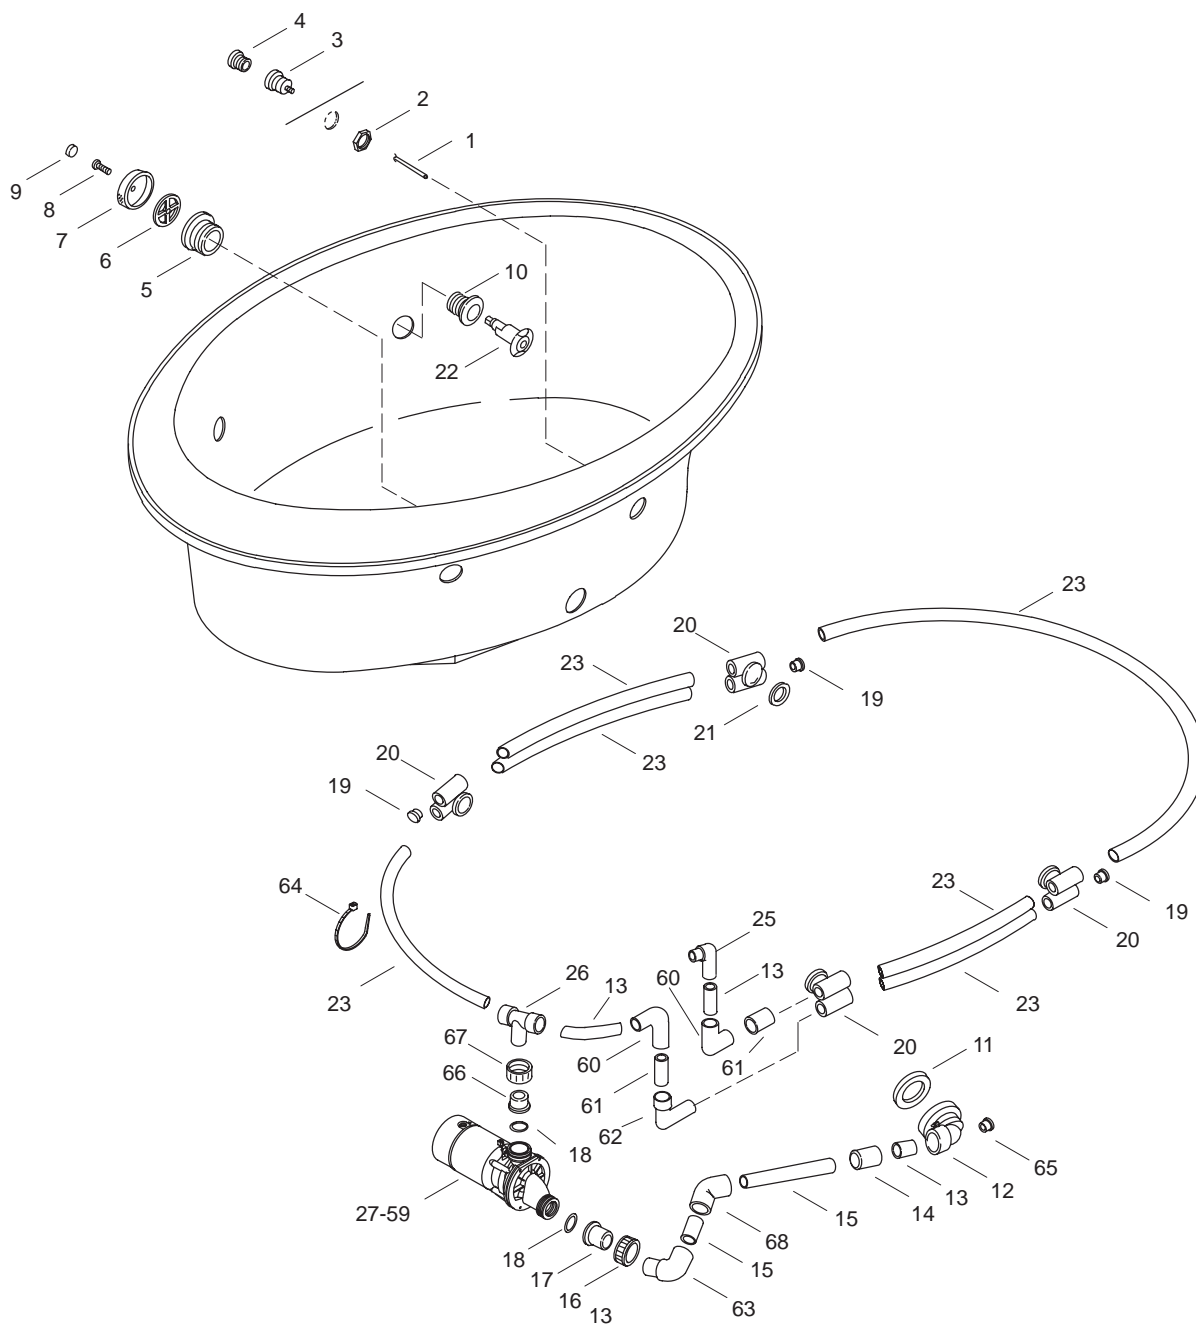

KOHLER® SERVICE PARTS

SEASIDE 5' BATH™ WHIRLPOOLS

K#	Bracket	Pump	Switch
1246-**-AA	90988	91180	Air Switch
1246-**-AB	73508-D	73524	Air Switch

**Finish/color code must be specified when ordering.