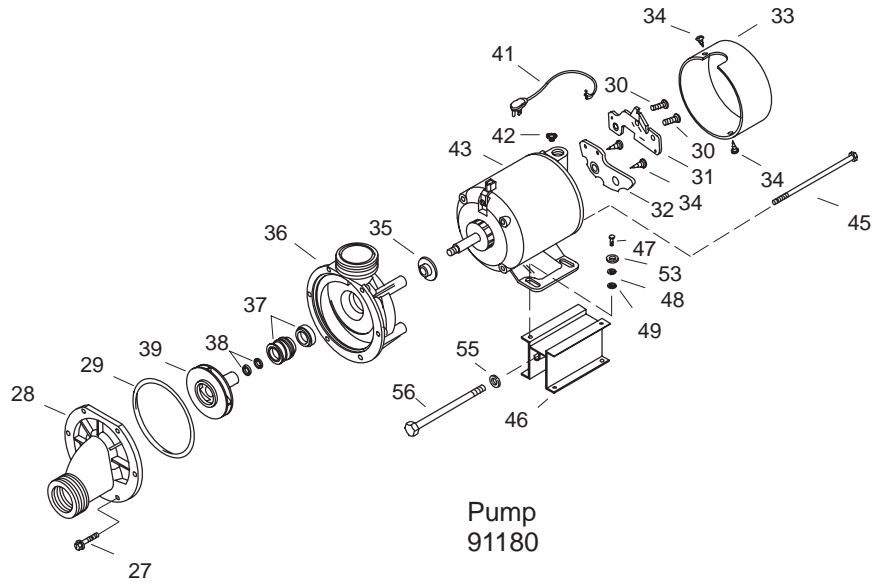

**Finish/color code must be specified when ordering.

SERVICE PARTS

ITEM	PART NO.	DESCRIPTION
1	60703	Tube
2	65157	Nut
3	90105**	Air Switch
4	65156**	Flange
5	65036	Flange
6	65355	Spacer
7	67999**	Cover
8	65054	Screw
9	65226**	Plug
10	67429	Flange
11	65886	Gasket
12	62777	Housing (AA Model)
	93685	Housing (AB Model)
13		Available in Service Kit Only
14	66265	Coupling
	61249	Coupling
15		Available in Service Kit Only
16	60979	Slip Nut (AA Model)
	60979-A	Slip Nut (AB Model)
17	60848	Connector (AA Model)
	93709	Connector (AB Model)
18	94821	O-Ring
19	67665	Plug
20	67889	Housing
21	65885	Gasket
22	63466**	Trim Ring
23		Available in Service Kit Only
24	61563	Tee
25	91967	Check Valve
26	60797	Tee
27	60982	Screw
28	60926	Cover
29	60981	O-Ring
30	63263	Screw
31	91176	Timer Board
32	91541	Switch Assy
33	74823	End Cap
34	62726	Screw
35	60972	Slinger
36	60927	Volute Assy
37	60985	Shaft Seal
38	60912	Shim Kit
39	60993	Impeller
40	73529	Impeller
41	93000	Cord Assy
42	93003	Strain Relief
43	91178	Motor
44	73525	Motor
45	74824	Bolt
46	90988	Bracket
47	64163	Screw
48	60125	Washer
49	65791	Washer
50	91151	Clip
51	91161	Block
52	73508-D	Base
53	67095	Washer
54	90153	Locknut
55	67111	Washer
56	91150	Bolt
57	73559	Nut
58	73552	Cover
59	73558	O-Ring
60	69228	Elbow
61	61937	Coupling
62	61536	Elbow
63	61814	Elbow (AA Model)
	61567	Elbow (AB Model)
64	67081	Cable Tie
65	73518	Plug (AB Model)
66	60979	Slip Nut
67	60848	Connector
68	94132	Elbow (AB Model)

SERVICE KITS

PART NO.	ITEM	QTY.	DESCRIPTION
93838			1 1/4" Tube Kit (AA Model)
	13	1 ea.	Tube
		2 ea.	Coupling
93839			1 1/2" Tube Kit (AB Model)
	13	1 ea.	Tube
		2 ea.	Coupling
94889			1 1/4" Suction Tube Kit (AA Model)
	15	1 ea.	Tube
		1 ea.	Elbow
94890			1 1/2" Suction Tube Kit (AB Model)
	15	1 ea.	Tube
		1 ea.	Elbow
93938			1" Tube Kit
	23	1 ea.	Tube
		2 ea.	Coupling
91180			Pump
	27	1 ea.	Screw
	28	1 ea.	Cover
	29	1 ea.	O-Ring
	30	2 ea.	Screw
	31	1 ea.	Timer Board
	32	1 ea.	Switch Assy
	33	1 ea.	End Cap
	34	5 ea.	Screw
	35	1 ea.	Slinger
	36	1 ea.	Volute Assy
	37	1 ea.	Shaft Seal
	38	1 ea.	Shim Kit
	39	1 ea.	Impeller
	43	1 ea.	Motor
73524			Pump
	30	2 ea.	Screw
	31	1 ea.	Timer Board
	32	1 ea.	Switch Assy
	34	5 ea.	Screw
	37	1 ea.	Shaft Seal
	38	1 ea.	Shim Kit
	40	1 ea.	Impeller
	44	1 ea.	Motor
	57	1 ea.	Nut
	58	1 ea.	Cover
	59	1 ea.	O-Ring

**Finish/color code must be specified when ordering.