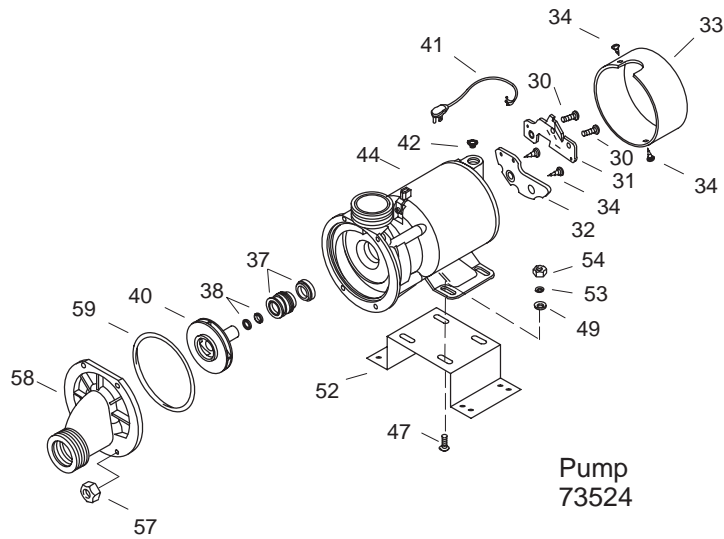

**Finish/color code must be specified when ordering.

SERVICE PARTS

ITEM	PART NO.	DESCRIPTION
1	60703	Tube
2	65157	Nut
3	90105**	Air Switch
4	65156**	Flange
5	65036	Flange
6	65355	Spacer
7	67999**	Cover
8	65054	Screw
9	65226**	Plug
10	67429	Flange
11	65886	Gasket
12	62777	Housing (AA Model)
	93685	Housing (AB Model)
13		Available in Service Kit Only
14	66265	Coupling
	61249	Coupling
15		Available in Service Kit Only
16	60979	Slip Nut (AA Model)
	60979-A	Slip Nut (AB Model)
17	60848	Connector (AA Model)
	93709	Connector (AB Model)
18	94821	O-Ring
19	67665	Plug
20	67889	Housing
21	65885	Gasket
22	63466**	Trim Ring
23		Available in Service Kit Only
24	61563	Tee
25	91967	Check Valve
26	60797	Tee
27	60982	Screw
28	60926	Cover
29	60981	O-Ring
30	63263	Screw
31	91176	Timer Board
32	91541	Switch Assy
33	74823	End Cap
34	62726	Screw
35	60972	Slinger
36	60927	Volute Assy
37	60985	Shaft Seal
38	60912	Shim Kit
39	60993	Impeller
40	73529	Impeller
41	93000	Cord Assy
42	93003	Strain Relief
43	91178	Motor
44	73525	Motor
45	74824	Bolt
46	90988	Bracket
47	64163	Screw
48	60125	Washer
49	65791	Washer
50	91151	Clip
51	91161	Block
52	73508-D	Base
53	67095	Washer
54	90153	Locknut
55	67111	Washer
56	91150	Bolt
57	73559	Nut
58	73552	Cover
59	73558	O-Ring
60	69228	Elbow
61	61937	Coupling
62	61536	Elbow
63	61814	Elbow (AA Model)
	61567	Elbow (AB Model)
64	67081	Cable Tie
65	73518	Plug (AB Model)
66	60979	Slip Nut
67	60848	Connector
68	94132	Elbow (AB Model)

SERVICE KITS

PART NO.	ITEM	QTY.	DESCRIPTION
93838			1 1/4" Tube Kit (AA Model)
	13	1 ea.	Tube
		2 ea.	Coupling
93839			1 1/2" Tube Kit (AB Model)
	13	1 ea.	Tube
		2 ea.	Coupling
94889			1 1/4" Suction Tube Kit (AA Model)
	15	1 ea.	Tube
		1 ea.	Elbow
94890			1 1/2" Suction Tube Kit (AB Model)
	15	1 ea.	Tube
		1 ea.	Elbow
93938			1" Tube Kit
	23	1 ea.	Tube
		2 ea.	Coupling
91180			Pump
	27	1 ea.	Screw
	28	1 ea.	Cover
	29	1 ea.	O-Ring
	30	2 ea.	Screw
	31	1 ea.	Timer Board
	32	1 ea.	Switch Assy
	33	1 ea.	End Cap
	34	5 ea.	Screw
	35	1 ea.	Slinger
	36	1 ea.	Volute Assy
	37	1 ea.	Shaft Seal
	38	1 ea.	Shim Kit
	39	1 ea.	Impeller
	43	1 ea.	Motor
73524			Pump
	30	2 ea.	Screw
	31	1 ea.	Timer Board
	32	1 ea.	Switch Assy
	34	5 ea.	Screw
	37	1 ea.	Shaft Seal
	38	1 ea.	Shim Kit
	40	1 ea.	Impeller
	44	1 ea.	Motor
	57	1 ea.	Nut
	58	1 ea.	Cover
	59	1 ea.	O-Ring

**Finish/color code must be specified when ordering.