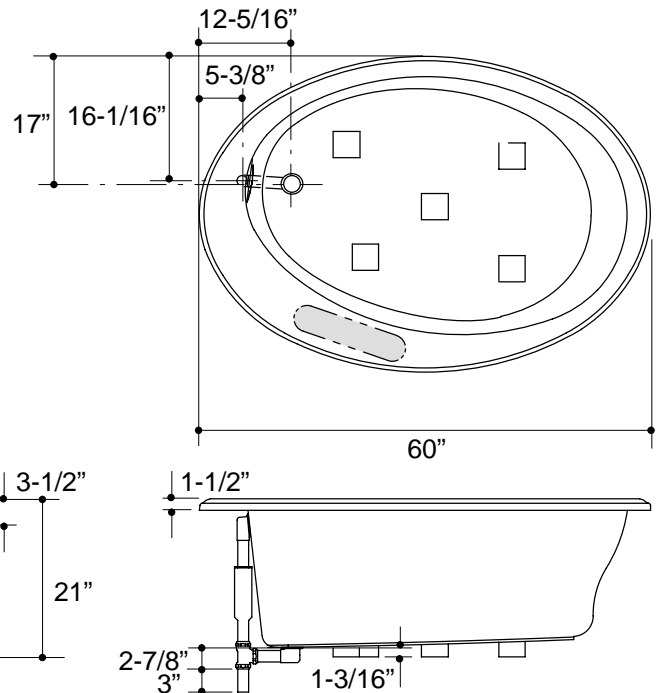

Recommended Accessories				
K-7161-AF	Drain	<input type="checkbox"/> CP	<input type="checkbox"/> PB	<input type="checkbox"/> Other_____

PRODUCT SPECIFICATION:
 The oval bath shall be 60" in length, 42" in width, and 21" in height. Bath shall be made of acrylic. Bath shall be Kohler Model K-1247-_____.

SEASIDE

PRODUCT INFORMATION

Fixture*:	basin area	top area	weight
Bathing well	44" x 31"	50" x 34"	83 lbs.
	water depth	capacity	
To overflow	15"	69 gal.	

* Approximate measurements for comparison only.

Included Components:	
Cutout template	113926-7

INSTALLATION NOTES

If installing a rim-mount faucet, make sure there is no interference with drain overflow before drilling any holes. Consult local and national codes for minimum air gap requirements if installing a spout on the faucet deck.

Roughing-In Notes	
No change in measurements if connected with drain illustrated.	
Faucet area	recommended

1.25>132

PRODUCT DIAGRAM