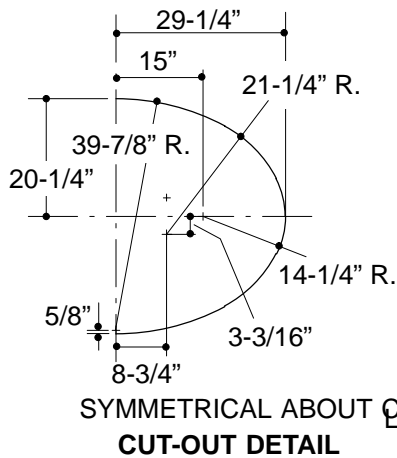

FEATURES

- 60" x 42" x 21"
- Acrylic

CODES/STANDARDS APPLICABLE

Specified model meets or exceeds the following:

- ANSI Z124.1
- IAPMO/UPC
- Canadian Standards Association (CSA)
- State of Massachusetts

COLORS/FINISHES

Recommended Accessories				
K-7161-AF	Drain	<input type="checkbox"/> CP	<input type="checkbox"/> PB	<input type="checkbox"/> Other_____

PRODUCT SPECIFICATION:
 The oval bath shall be 60" in length, 42" in width, and 21" in height. Bath shall be made of acrylic. Bath shall be Kohler Model K-1247-_____.

SEASIDE

PRODUCT INFORMATION

Fixture*:	basin area	top area	weight
Bathing well	44" x 31"	50" x 34"	83 lbs.
	water depth	capacity	
To overflow	15"	69 gal.	

* Approximate measurements for comparison only.

Included Components:	
Cutout template	113926-7

Roughing-In Notes	
No change in measurements if connected with drain illustrated.	
Faucet area	recommended

1.25>132

PRODUCT DIAGRAM