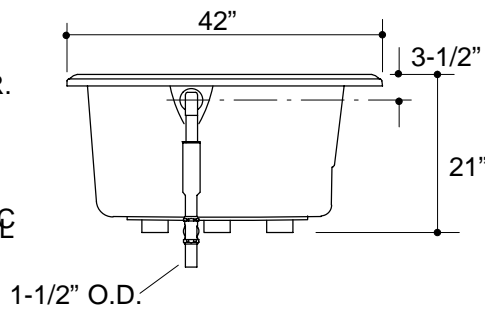

Recommended Accessories				
K-7161-AF	Drain	<input type="checkbox"/> CP	<input type="checkbox"/> PB	<input type="checkbox"/> Other_____

PRODUCT SPECIFICATION:
 The oval bath shall be 60" in length, 42" in width, and 21" in height. Bath shall be made of acrylic. Bath shall be Kohler Model K-1247-_____.

SEASIDE

PRODUCT INFORMATION

Fixture*:	basin area	top area	weight
Bathing well	44" x 31"	50" x 34"	83 lbs.
	water depth	capacity	
To overflow	15"	69 gal.	

* Approximate measurements for comparison only.

Included Components:	
Cutout template	113926-7

INSTALLATION NOTES

If installing a rim-mount faucet, make sure there is no interference with drain overflow before drilling any holes. Consult local and national codes for minimum air gap requirements if installing a spout on the faucet deck.

Roughing-In Notes	
No change in measurements if connected with drain illustrated.	
Faucet area	recommended

1.25>132

PRODUCT DIAGRAM